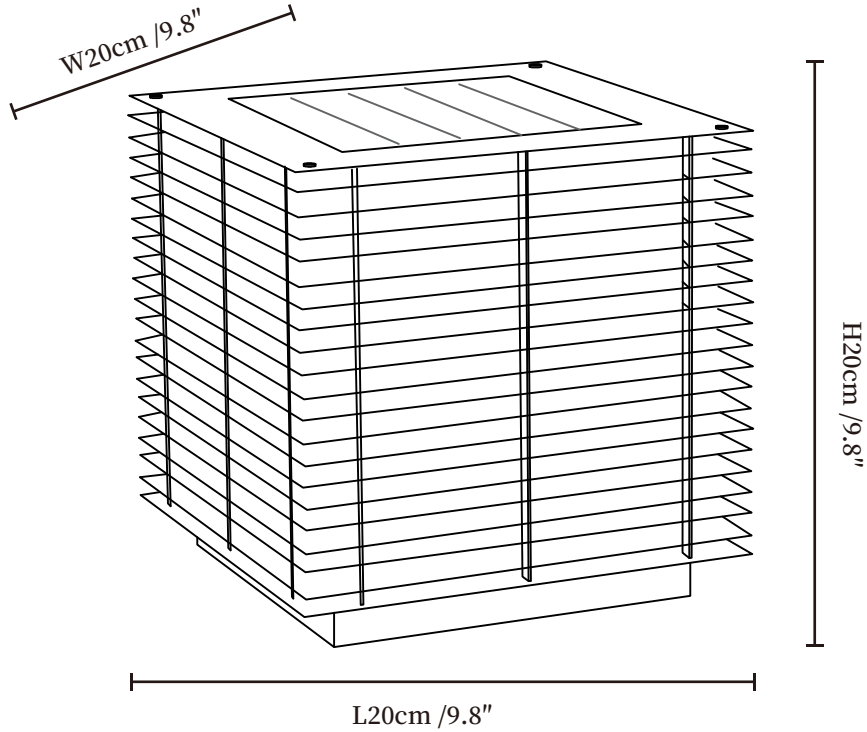

SPECIFICATION SHEET

SPECIFICATION DETAILS

*For custom options, consult factory for details

Fixture Dimensions	L 9.8" x W 9.8" x H 9.8" L 11.8" x W 11.8" x H 11.8" L 15.7" x W 15.7" x H 15.7"
Light source	Integrated LED
Wattage	5W
Voltage	Solar power storage
Dimming	Dimming is not supported
CRI(Ra)	80CRI
Control method	Handheld Remote Switch.
LED Rated Life	30000 hours
Color Temperature	Warm Light (3000K), Neutral Light (4000K), Cool Light (6000K)
Finishes	Black.
Shade Details	White.
Material	Stainless Steel, Acrylic.
Cord Length	No