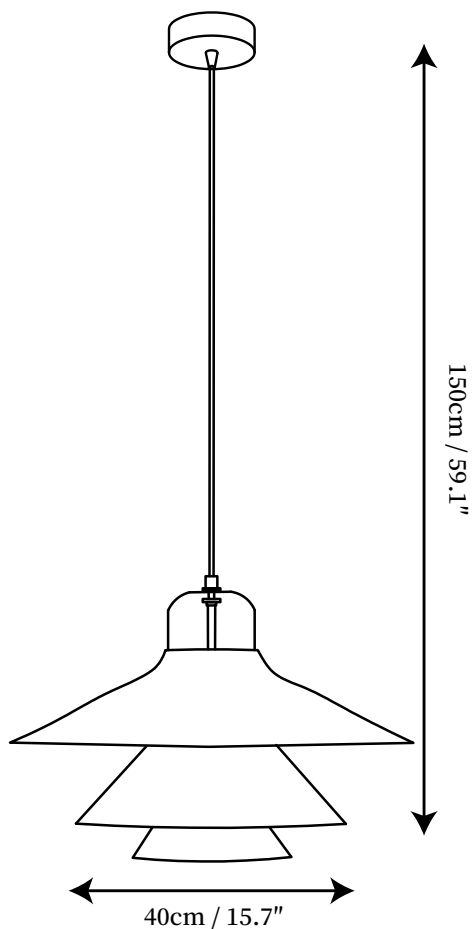

SPECIFICATION SHEET

SPECIFICATION DETAILS

*For custom options, consult factory for details

Fixture Dimensions	D 11.8" x H 59.1"
Light source	E26 or E27 (bulb not included)
Wattage	MAX 40W incandescent bulb or LED equivalent.
Voltage	AC 110-240V
Mounting	Hardwired.
Dimming	Compatible with dimmable bulbs (bulb not included)
Control method	Compatible with common wall switches (
Finishes	White, Red, Green
Shade Details	White
Material	Aluminum, Glass
Wire Length	The standard length of the cord is 59" (150 cm), the length is adjustable.

SPECIFICATION SHEET

SPECIFICATION DETAILS

*For custom options, consult factory for details

Fixture Dimensions	D 15.7" x H 59.1"
Light source	E26 or E27 (bulb not included)
Wattage	MAX 40W incandescent bulb or LED equivalent.
Voltage	AC 110-240V
Mounting	Hardwired.
Dimming	Compatible with dimmable bulbs (bulb not included)
Control method	Compatible with common wall switches (not included)
Finishes	White, Red, Green
Shade Details	White
Material	Aluminum, Glass
Wire Length	The standard length of the cord is 59" (150 cm), the length is adjustable.