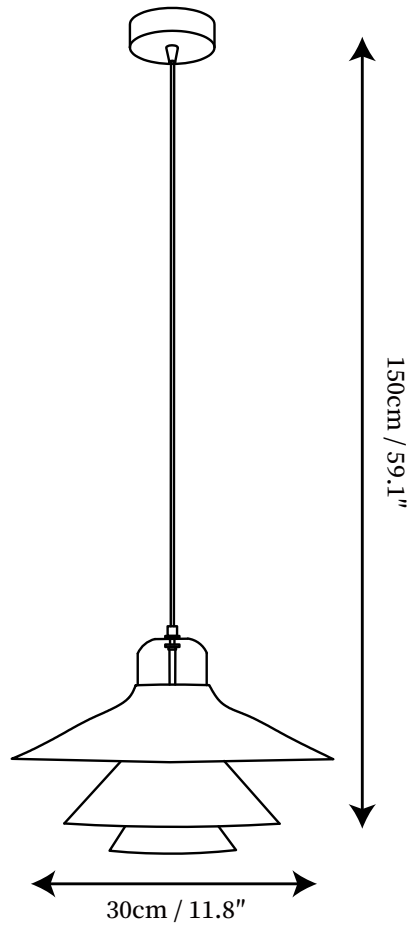

SPECIFICATION SHEET

SPECIFICATION DETAILS

*For custom options, consult factory for details

Fixture Dimensions	D 11.8" x H 59.1"
Light source	E26 or E27 (bulb not included)
Wattage	MAX 40W incandescent bulb or LED equivalent.
Voltage	AC 110-240V
Mounting	Hardwired.
Dimming	Compatible with dimmable bulbs (bulb not included)
Control method	Compatible with common wall switches (
Finishes	White, Red, Green
Shade Details	White
Material	Aluminum, Glass
Wire Length	The standard length of the cord is 59" (150 cm), the length is adjustable.

SPECIFICATION SHEET

SPECIFICATION DETAILS

*For custom options, consult factory for details

Fixture Dimensions	D 15.7" x H 59.1"
Light source	E26 or E27 (bulb not included)
Wattage	MAX 40W incandescent bulb or LED equivalent.
Voltage	AC 110-240V
Mounting	Hardwired.
Dimming	Compatible with dimmable bulbs (bulb not included)
Control method	Compatible with common wall switches (not included)
Finishes	White, Red, Green
Shade Details	White
Material	Aluminum, Glass
Wire Length	The standard length of the cord is 59" (150 cm), the length is adjustable.