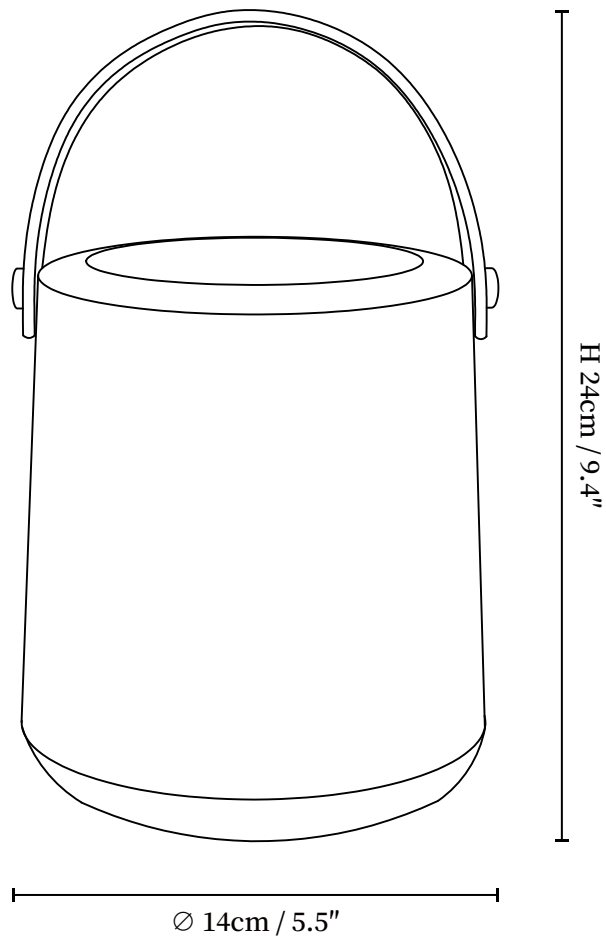

SPECIFICATION SHEET

SPECIFICATION DETAILS

*For custom options, consult factory for details

Fixture Dimensions	D 5.5" x H 9.4"
Light source	Integrated LED
Wattage	~5W
Voltage	5V DC (Rechargeable version) / 3.7V to 5V DC (Solar-powered version).
CRI(Ra)	90+CRI
Control method	Button push switch, or remote control dimmer switch.
LED Rated Life	30000 hours
Color Temperature	Warm Light (3000K), Neutral Light (4000K), Cool Light (6000K)
Finishes	Black, Brown.
Shade Details	White.
Material	Metal, PE, Leather.
Cord	USB charging cable provided, charger not included.

SPECIFICATION SHEET

SPECIFICATION DETAILS

*For custom options, consult factory for details

Fixture Dimensions	D 5.5" x H 11"
Light source	Integrated LED
Wattage	~5W
Voltage	5V DC (Rechargeable version) / 3.7V to 5V DC (Solar-powered version).
CRI(Ra)	90+CRI
Control method	Button push switch, or remote control dimmer switch.
LED Rated Life	30000 hours
Color Temperature	Warm Light (3000K), Neutral Light (4000K), Cool Light (6000K)
Finishes	Black, Brown.
Shade Details	White.
Material	Metal, PE, Leather.
Cord	USB charging cable provided, charger not included.