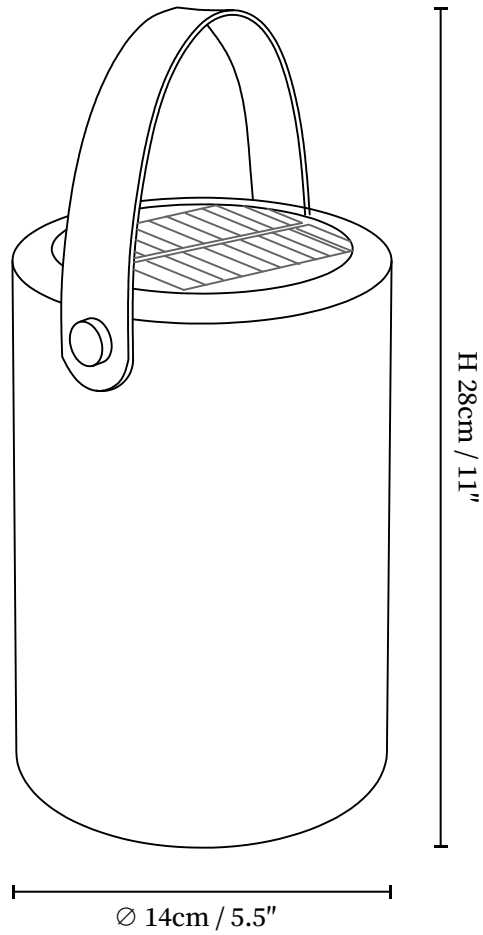

SPECIFICATION SHEET

SPECIFICATION DETAILS

*For custom options, consult factory for details

Fixture Dimensions	D 5.5" x H 9.4"
Light source	Integrated LED
Wattage	~5W
Voltage	5V DC (Rechargeable version) / 3.7V to 5V DC (Solar-powered version).
CRI(Ra)	90+CRI
Control method	Button push switch, or remote control dimmer switch.
LED Rated Life	30000 hours
Color Temperature	Warm Light (3000K), Neutral Light (4000K), Cool Light (6000K)
Finishes	Black, Brown.
Shade Details	White.
Material	Metal, PE, Leather.
Cord	USB charging cable provided, charger not included.

SPECIFICATION SHEET

SPECIFICATION DETAILS

*For custom options, consult factory for details

Fixture Dimensions	D 5.5" x H 11"
Light source	Integrated LED
Wattage	~5W
Voltage	5V DC (Rechargeable version) / 3.7V to 5V DC (Solar-powered version).
CRI(Ra)	90+CRI
Control method	Button push switch, or remote control dimmer switch.
LED Rated Life	30000 hours
Color Temperature	Warm Light (3000K), Neutral Light (4000K), Cool Light (6000K)
Finishes	Black, Brown.
Shade Details	White.
Material	Metal, PE, Leather.
Cord	USB charging cable provided, charger not included.