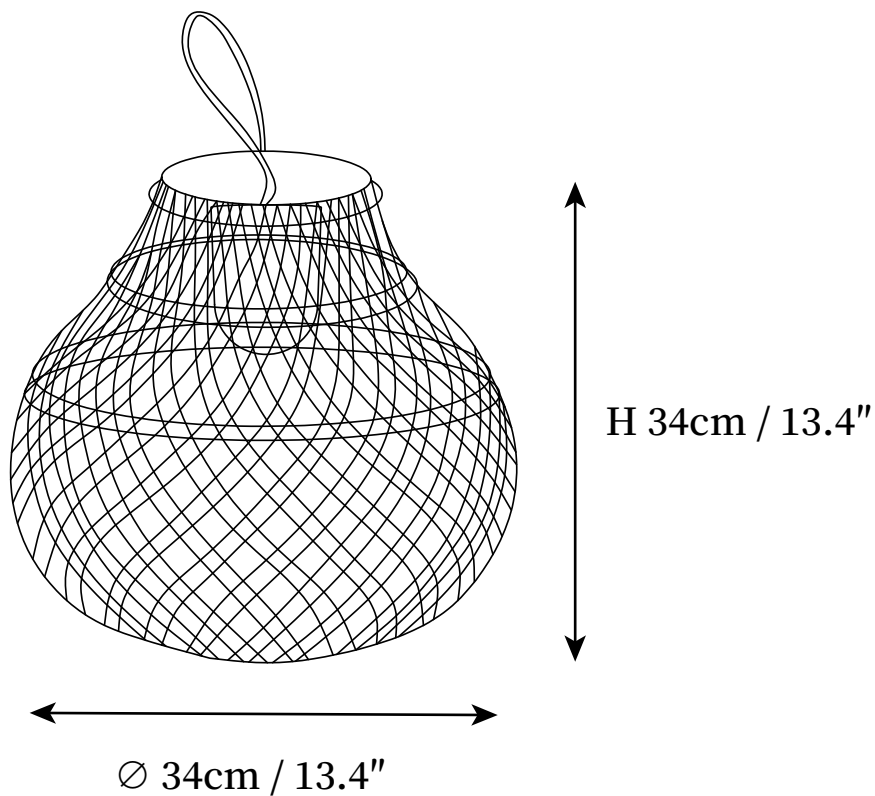

SPECIFICATION SHEET

SPECIFICATION DETAILS

*For custom options, consult factory for details

Fixture Dimensions	D 13.4" X H 13.4"
Light source	Integrated LED
Wattage	~ 5W
Voltage	AC 110-240V (Wired version) / DC 3.2V (Solar-powered version).
Dimming	Not supported
Control method	Common push switches or wall switches.
Finishes	Black & Yellow.
Shade Details	White.
Material	Metal, Acrylic, Plastic.
