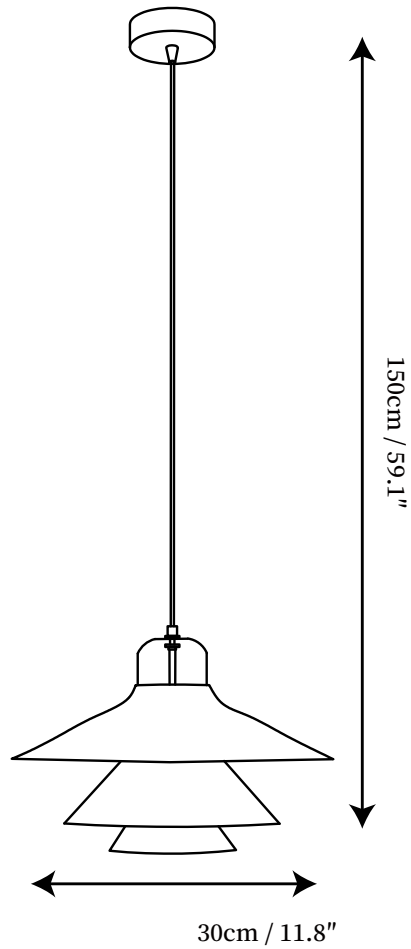

SPECIFICATION SHEET

SPECIFICATION DETAILS

*For custom options, consult factory for details

Fixture Dimensions	D 11.8" x H 59.1"
Light source	E26 or E27 (bulb not included)
Wattage	MAX 40W incandescent bulb or LED equivalent.
Voltage	AC 110-240V
Mounting	Hardwired.
Dimming	Compatible with dimmable bulbs (bulb not included)
Control method	Compatible with common wall switches(not included)
Finishes	White, Red, Green
Shade Details	White
Material	Aluminum, Glass
Wire Length	The standard length of the cord is 59" (150 cm), the length is adjustable.

SPECIFICATION SHEET

SPECIFICATION DETAILS

*For custom options, consult factory for details

Fixture Dimensions	D 15.7" x H 59.1"
Light source	E26 or E27 (bulb not included)
Wattage	MAX 40W incandescent bulb or LED equivalent.
Voltage	AC 110-240V
Mounting	Hardwired.
Dimming	Compatible with dimmable bulbs (bulb not included)
Control method	Compatible with common wall switches (not included)
Finishes	White, Red, Green
Shade Details	White
Material	Aluminum, Glass
Wire Length	The standard length of the cord is 59" (150 cm), the length is adjustable.