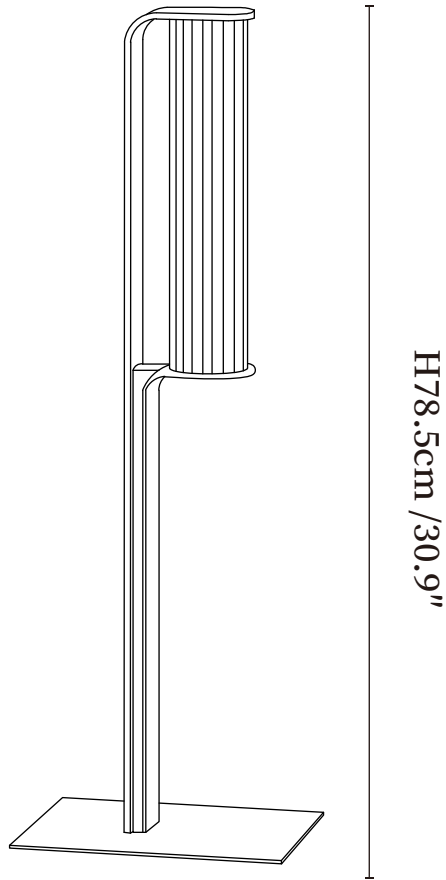

# SPECIFICATION SHEET

---

## SPECIFICATION DETAILS

\*For custom options, consult factory for details

<b>Fixture Dimensions</b>	H 30.9" H 47.2"
<b>Light source</b>	Integrated LED
<b>Wattage</b>	15W
<b>Voltage</b>	AC 110-240V
<b>Dimming</b>	Dimming is not supported
<b>CRI(Ra)</b>	80CRI
<b>Control method</b>	In line ON / OFF switch.
<b>LED Rated Life</b>	30000 hours
<b>Color Temperature</b>	Warm Light (3000K), Neutral Light (4000K), Cool Light (6000K)
<b>Finishes</b>	Black
<b>Shade Details</b>	Clear
<b>Material</b>	Stainless Steel, Acrylic.
<b>Cord Length</b>	No

## SPECIFICATION DETAILS

\*For custom options, consult factory for details

<b>Fixture Dimmensions</b>	H 30.9" H 47.2"
<b>Light source</b>	Integrated LED
<b>Wattage</b>	15W
<b>Voltage</b>	AC 110-240V
<b>Dimming</b>	Dimming is not supported
<b>CRI(Ra)</b>	80CRI
<b>Control method</b>	In line ON / OFF switch.
<b>LED Rated Life</b>	30000 hours
<b>Color Temperature</b>	Warm Light (3000K), Neutral Light (4000K), Cool Light (6000K)
<b>Finishes</b>	Black
<b>Shade Details</b>	Clear
<b>Material</b>	Stainless Steel, Acrylic.
<b>Cord Length</b>	No