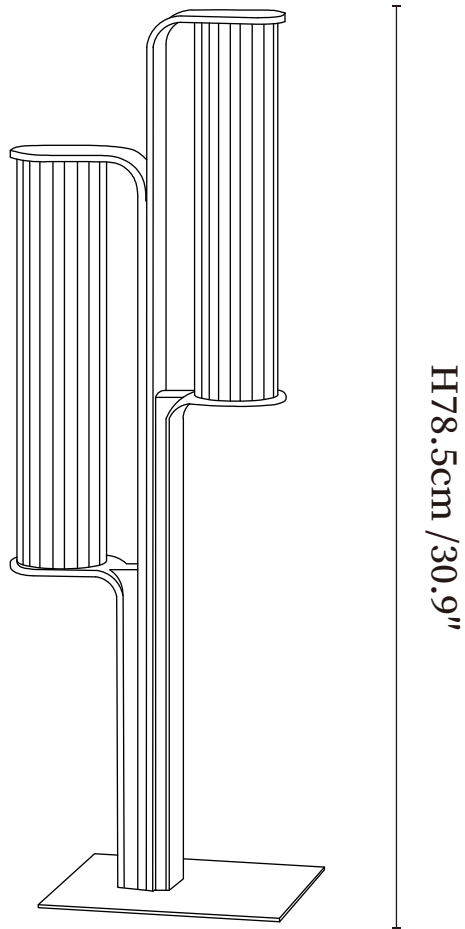

# SPECIFICATION SHEET

---

## SPECIFICATION DETAILS

\*For custom options, consult factory for details

<b>Fixture Dimensions</b>	H 30.9" H 47.2"
<b>Light source</b>	Integrated LED
<b>Wattage</b>	15W
<b>Voltage</b>	AC 110-240V
<b>Dimming</b>	Dimming is not supported
<b>CRI(Ra)</b>	80CRI
<b>Control method</b>	In line ON / OFF switch.
<b>LED Rated Life</b>	30000 hours
<b>Color Temperature</b>	Warm Light (3000K), Neutral Light (4000K), Cool Light (6000K)
<b>Finishes</b>	Black
<b>Shade Details</b>	Clear
<b>Material</b>	Stainless Steel, Acrylic.
<b>Cord Length</b>	No

## SPECIFICATION DETAILS

\*For custom options, consult factory for details

<b>Fixture Dimmensions</b>	H 30.9" H 47.2"
<b>Light source</b>	Integrated LED
<b>Wattage</b>	15W
<b>Voltage</b>	AC 110-240V
<b>Dimming</b>	Dimming is not supported
<b>CRI(Ra)</b>	80CRI
<b>Control method</b>	In line ON / OFF switch.
<b>LED Rated Life</b>	30000 hours
<b>Color Temperature</b>	Warm Light (3000K), Neutral Light (4000K), Cool Light (6000K)
<b>Finishes</b>	Black
<b>Shade Details</b>	Clear
<b>Material</b>	Stainless Steel, Acrylic.
<b>Cord Length</b>	No