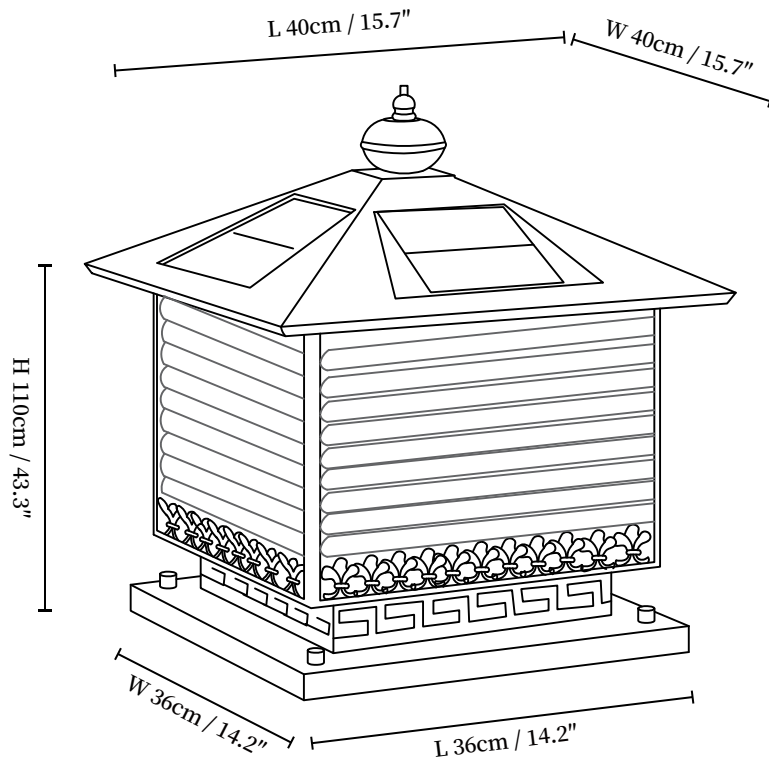

## SPECIFICATION DETAILS

\*For custom options, consult factory for details

<b>Fixture Dimensions</b>	L 9.8" x W 9.8" x H 12.2", L 11.8" x W 11.8" x H 13.8" L 15.7" x W 15.7" x H 17.7"
<b>Light source</b>	Integrated LED
<b>Wattage</b>	5W
<b>Voltage</b>	DC 3.2V Solar power storage.
<b>CRI(Ra)</b>	80CRI
<b>Control method</b>	Compatible with remote control dimmer switch.
<b>LED Rated Life</b>	30000 hours
<b>Color Temperature</b>	Warm Light (3000K), Neutral Light (4000K), Cool Light (6000K)
<b>Finishes</b>	Black, Bronze.
<b>Shade Details</b>	Clear.
<b>Material</b>	Aluminum, Glass.
<b>Cord Length</b>	No