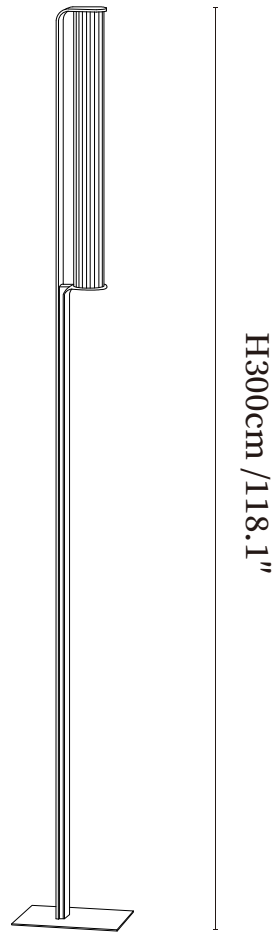

SPECIFICATION SHEET

SPECIFICATION DETAILS

*For custom options, consult factory for details

Fixture Dimensions	H 59.1"H 78.7"H 98.4"H 118.1"
Light source	Integrated LED
Wattage	15W
Voltage	AC 110-240V
Dimming	Dimming is not supported
CRI(Ra)	80CRI
Control method	In line ON / OFF switch.
LED Rated Life	30000 hours
Color Temperature	Warm Light (3000K), Neutral Light (4000K), Cool Light (6000K)
Finishes	Black
Shade Details	Clear
Material	Stainless Steel, Acrylic.
Cord Length	No