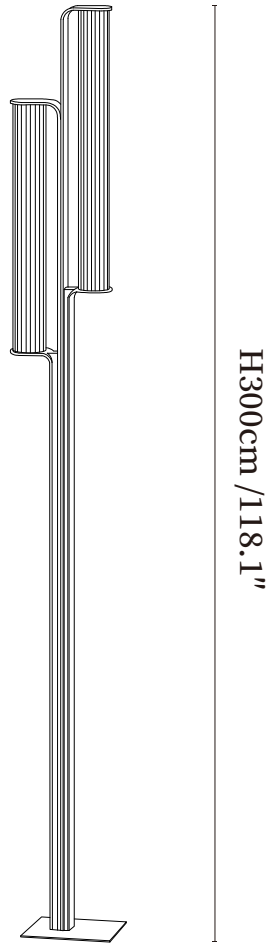

SPECIFICATION SHEET

SPECIFICATION DETAILS

*For custom options, consult factory for details

Fixture Dimensions	H 59.1"H 78.7"H 98.4"H 118.1"
Light source	Integrated LED
Wattage	15W
Voltage	AC 110-240V
Dimming	Dimming is not supported
CRI(Ra)	80CRI
Control method	In line ON / OFF switch.
LED Rated Life	30000 hours
Color Temperature	Warm Light (3000K), Neutral Light (4000K), Cool Light (6000K)
Finishes	Black
Shade Details	Clear
Material	Stainless Steel, Acrylic.
Cord Length	No