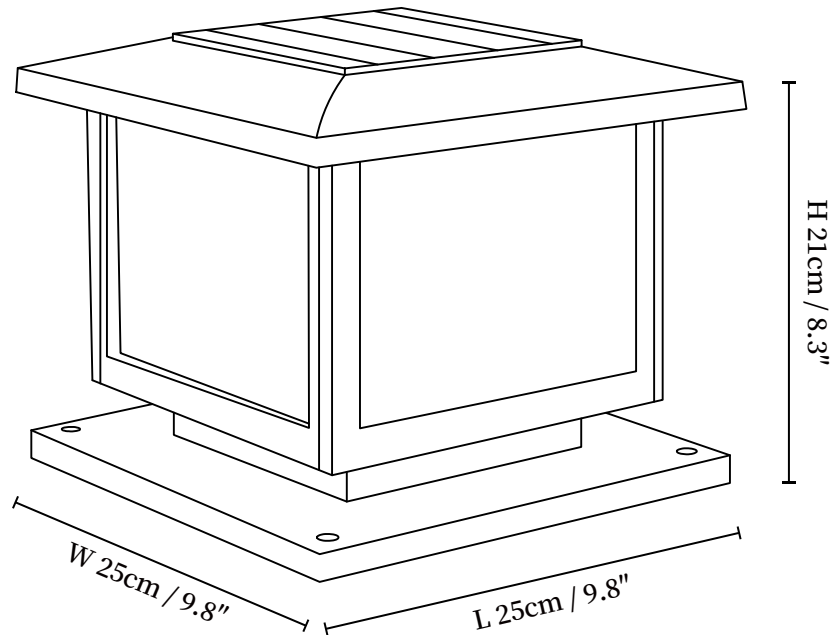

SPECIFICATION SHEET

SPECIFICATION DETAILS

*For custom options, consult factory for details

Fixture Dimensions	L 5.9" x W 5.9" x H 5.9", L 7.9" x W 7.9" x H 7.9" L 9.8" x W 9.8" x H 8.3"
Light source	Integrated LED
Wattage	5W
Voltage	DC 3.2V Solar power storage.
CRI(Ra)	80CRI
Control method	Compatible with remote control dimmer switch.
LED Rated Life	30000 hours
Color Temperature	Warm Light (3000K), Neutral Light (4000K), Cool Light (6000K)
Finishes	Black, Bronze, Copper.
Shade Details	Translucent.
Material	Aluminum, Acrylic.
Cord Length	No