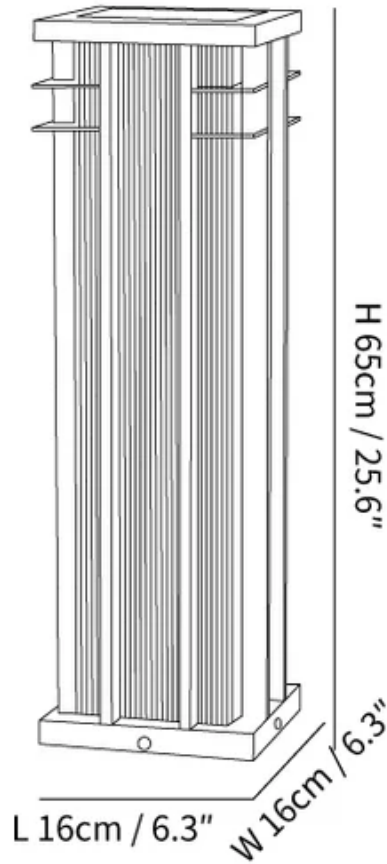

SPECIFICATION SHEET

SPECIFICATION DETAILS

*For custom options, consult factory for details

Fixture Dimensions	L 6.3" x W 6.3" x H 17.7", L 6.3" x W 6.3" x H 25.6"
Light source	Integrated LED
Wattage	~10W
Voltage	AC 110-240V
Dimming	Not supported
Control method	Inline On/Off switch & Knob dimmer switch.
CRI(Ra)	90+CRI
LED Rated Life	30000 hours
Color Temperature	Warm Light (3000K), Neutral Light (4000K), Cool Light (6000K)
Finishes	Black & Translucent
Shade Details	Translucent
Material	Metal, Stainless Steel, Acrylic.
Cord Length	Supplied with switched plug cord, length ~59" (150cm).