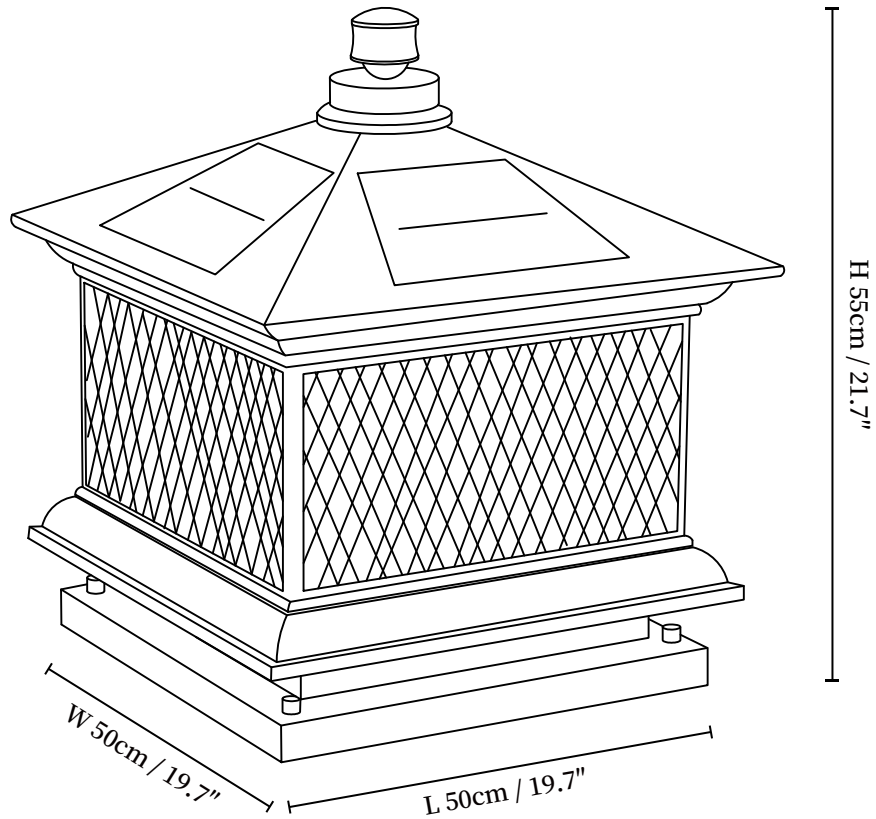

# SPECIFICATION SHEET

---

## SPECIFICATION DETAILS

\*For custom options, consult factory for details

<b>Fixture Dimensions</b>	L 11.8" x W 11.8" x H 13.8", L 15.7" x W 15.7" x H 16.9" L 19.7" x W 19.7" x H 21.7"
<b>Light source</b>	Integrated LED
<b>Wattage</b>	5W
<b>Voltage</b>	DC 3.2V Solar power storage.
<b>CRI(Ra)</b>	80CRI
<b>Control method</b>	Compatible with remote control dimmer switch.
<b>LED Rated Life</b>	30000 hours
<b>Color Temperature</b>	Warm Light (3000K), Neutral Light (4000K), Cool Light (6000K)
<b>Finishes</b>	Black, Bronze, Copper.
<b>Shade Details</b>	Translucent.
<b>Material</b>	Aluminum, Glass.
<b>Cord Length</b>	No