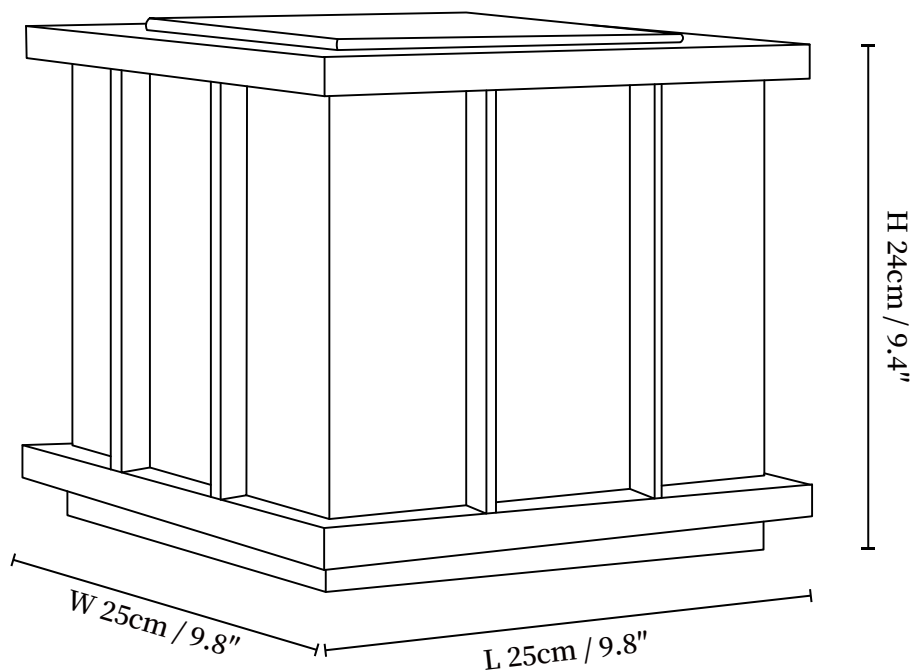

SPECIFICATION SHEET

SPECIFICATION DETAILS

*For custom options, consult factory for details

Fixture Dimensions	L 9.8" x W 9.8" x H 9.4" (Model A)
Light source	Integrated LED
Wattage	5W
Voltage	DC 3.2V Solar power storage.
CRI(Ra)	80CRI
Control method	Compatible with remote control dimmer switch.
LED Rated Life	30000 hours
Color Temperature	Warm Light (3000K), Neutral Light (4000K), Cool Light (6000K)
Finishes	Black.
Shade Details	Translucent.
Material	Aluminum, Glass.
Cord Length	No