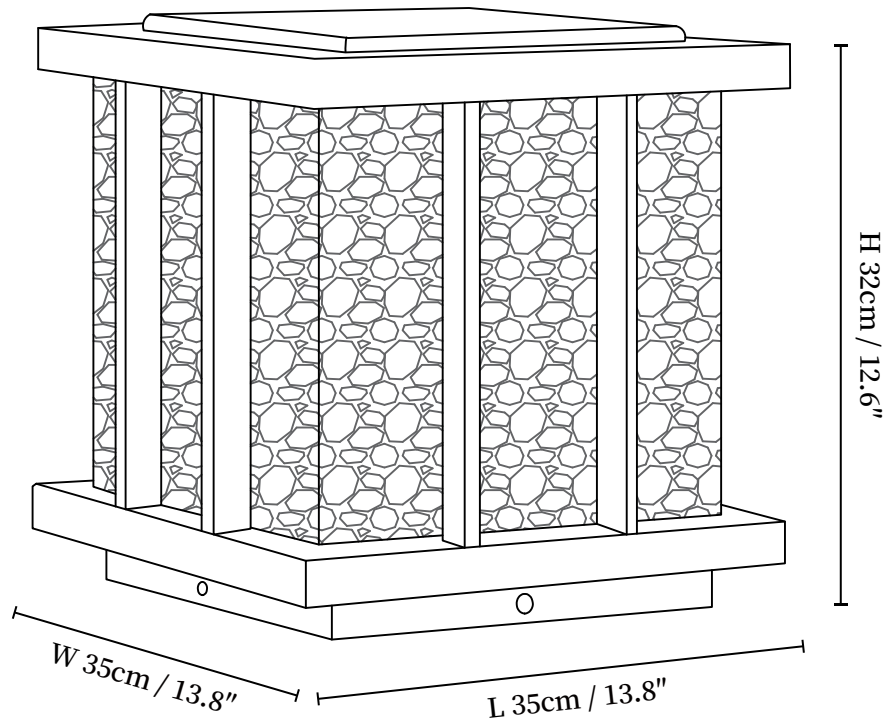

SPECIFICATION SHEET

SPECIFICATION DETAILS

*For custom options, consult factory for details

Fixture Dimensions	L 13.8" x W 13.8" x H 12.6" (Model B)
Light source	Integrated LED
Wattage	5W
Voltage	DC 3.2V Solar power storage.
CRI(Ra)	80CRI
Control method	Compatible with remote control dimmer switch.
LED Rated Life	30000 hours
Color Temperature	Warm Light (3000K), Neutral Light (4000K), Cool Light (6000K)
Finishes	Black.
Shade Details	Translucent.
Material	Aluminum, Glass.
Cord Length	No