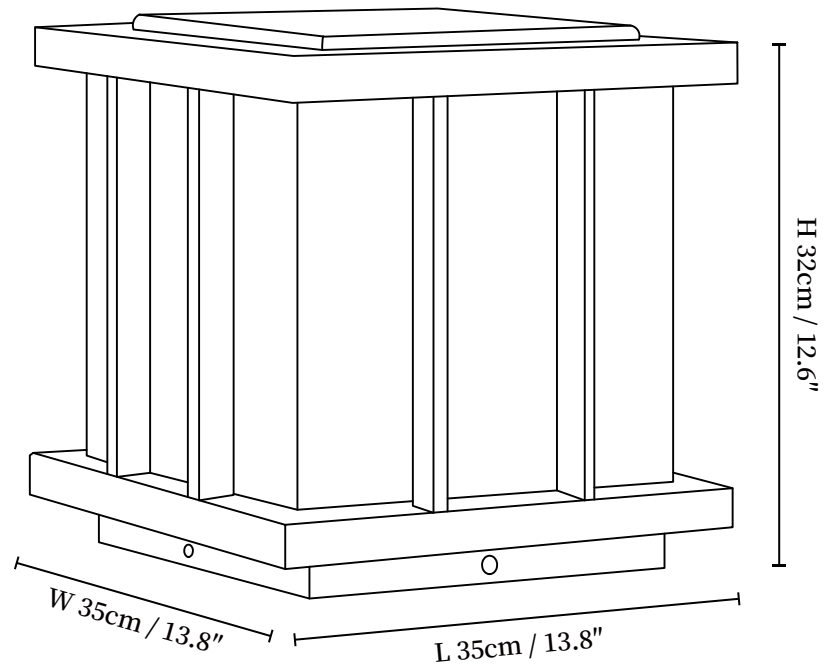

SPECIFICATION SHEET

SPECIFICATION DETAILS

*For custom options, consult factory for details

Fixture Dimensions	L 13.8" x W 13.8" x H 12.6" (Model A)
Light source	Integrated LED
Wattage	5W
Voltage	DC 3.2V Solar power storage.
CRI(Ra)	80CRI
Control method	Compatible with remote control dimmer switch.
LED Rated Life	30000 hours
Color Temperature	Warm Light (3000K), Neutral Light (4000K), Cool Light (6000K)
Finishes	Black.
Shade Details	Translucent.
Material	Aluminum, Glass.
Cord Length	No