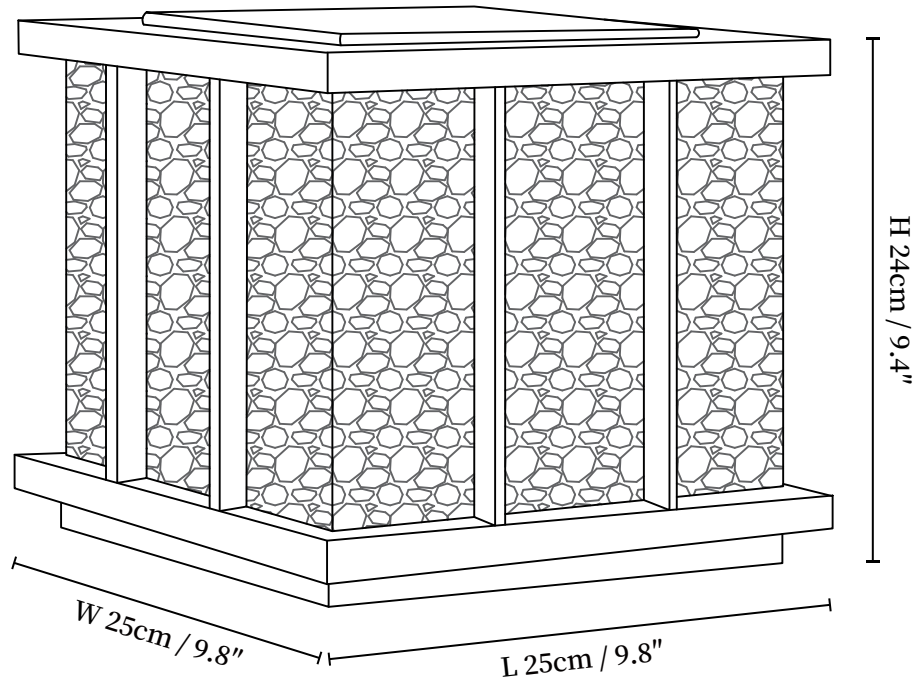

SPECIFICATION SHEET

SPECIFICATION DETAILS

*For custom options, consult factory for details

Fixture Dimensions	L 9.8" x W 9.8" x H 9.4" (Model B)
Light source	Integrated LED
Wattage	5W
Voltage	DC 3.2V Solar power storage.
CRI(Ra)	80CRI
Control method	Compatible with remote control dimmer switch.
LED Rated Life	30000 hours
Color Temperature	Warm Light (3000K), Neutral Light (4000K), Cool Light (6000K)
Finishes	Black.
Shade Details	Translucent.
Material	Aluminum, Glass.
Cord Length	No