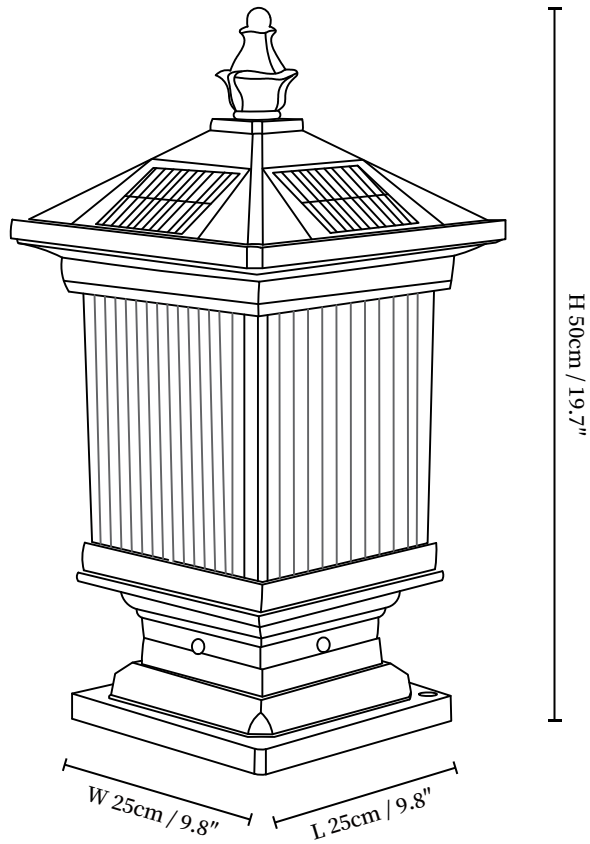

## SPECIFICATION DETAILS

\*For custom options, consult factory for details

<b>Fixture Dimensions</b>	L 7.9" x W 7.9" x H 15.7" (Model A) L 9.8" x W 9.8" x H 19.7" (Model A)
<b>Light source</b>	Integrated LED
<b>Wattage</b>	5W
<b>Voltage</b>	DC 3.2V Solar power storage.
<b>CRI(Ra)</b>	80CRI
<b>Control method</b>	Compatible with remote control dimmer switch.
<b>LED Rated Life</b>	30000 hours
<b>Color Temperature</b>	Warm Light (3000K), Neutral Light (4000K), Cool Light (6000K)
<b>Finishes</b>	Black.
<b>Shade Details</b>	Clear.
<b>Material</b>	Aluminum, Glass.
<b>Cord Length</b>	No

## SPECIFICATION DETAILS

\*For custom options, consult factory for details

<b>Fixture Dimensions</b>	L 7.9" x W 7.9" x H 15.7" (Model B) L 9.8" x W 9.8" x H 19.7" (Model B)
<b>Light source</b>	Integrated LED
<b>Wattage</b>	5W
<b>Voltage</b>	DC 3.2V Solar power storage.
<b>CRI(Ra)</b>	80CRI
<b>Control method</b>	Compatible with remote control dimmer switch.
<b>LED Rated Life</b>	30000 hours
<b>Color Temperature</b>	Warm Light (3000K), Neutral Light (4000K), Cool Light (6000K)
<b>Finishes</b>	Black.
<b>Shade Details</b>	Clear.
<b>Material</b>	Aluminum, Glass.
<b>Cord Length</b>	No