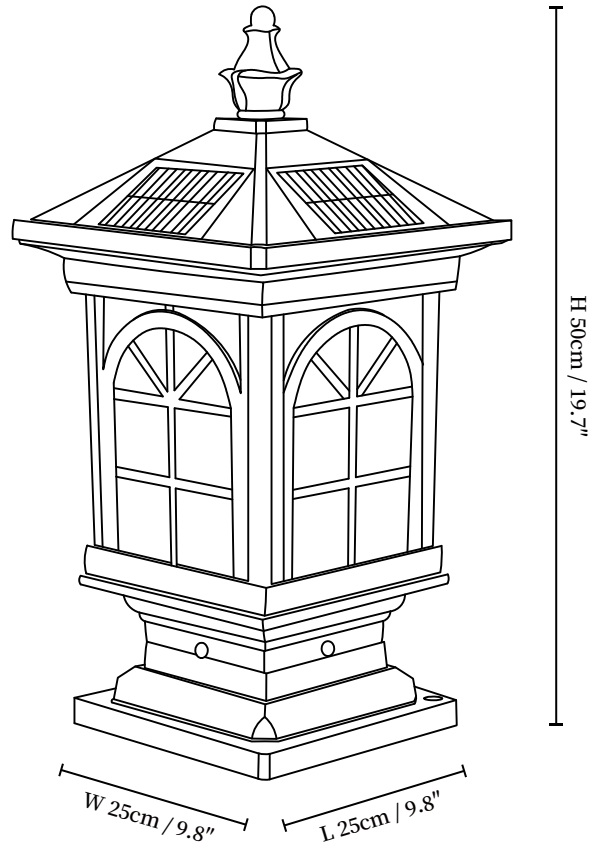

## SPECIFICATION DETAILS

\*For custom options, consult factory for details

<b>Fixture Dimensions</b>	L 7.9" x W 7.9" x H 15.7" (Model A) L 9.8" x W 9.8" x H 19.7" (Model A)
<b>Light source</b>	Integrated LED
<b>Wattage</b>	5W
<b>Voltage</b>	DC 3.2V Solar power storage.
<b>CRI(Ra)</b>	80CRI
<b>Control method</b>	Compatible with remote control dimmer switch.
<b>LED Rated Life</b>	30000 hours
<b>Color Temperature</b>	Warm Light (3000K), Neutral Light (4000K), Cool Light (6000K)
<b>Finishes</b>	Black.
<b>Shade Details</b>	Clear.
<b>Material</b>	Aluminum, Glass.
<b>Cord Length</b>	No

## SPECIFICATION DETAILS

\*For custom options, consult factory for details

<b>Fixture Dimensions</b>	L 7.9" x W 7.9" x H 15.7" (Model B) L 9.8" x W 9.8" x H 19.7" (Model B)
<b>Light source</b>	Integrated LED
<b>Wattage</b>	5W
<b>Voltage</b>	DC 3.2V Solar power storage.
<b>CRI(Ra)</b>	80CRI
<b>Control method</b>	Compatible with remote control dimmer switch.
<b>LED Rated Life</b>	30000 hours
<b>Color Temperature</b>	Warm Light (3000K), Neutral Light (4000K), Cool Light (6000K)
<b>Finishes</b>	Black.
<b>Shade Details</b>	Clear.
<b>Material</b>	Aluminum, Glass.
<b>Cord Length</b>	No