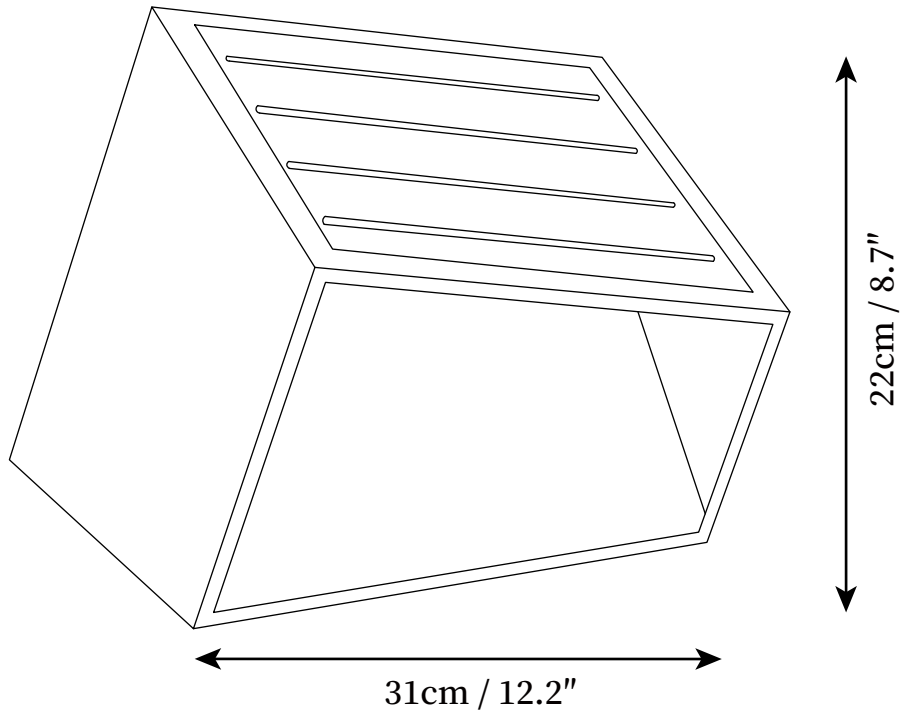

## SPECIFICATION DETAILS

\*For custom options, consult factory for details

<b>Fixture Dimensions</b>	D 8.3" x H 5.9" D 12.2" x H 8.7"
<b>Light source</b>	Integrated LED
<b>Wattage</b>	5W
<b>Voltage</b>	Solar power storage
<b>Dimming</b>	Dimming is not supported
<b>CRI(Ra)</b>	80CRI
<b>Control method</b>	In line ON / OFF switch.
<b>LED Rated Life</b>	30000 hours
<b>Color Temperature</b>	Warm Light (3000K), Neutral Light (4000K), Cool Light (6000K)
<b>Finishes</b>	Black.
<b>Shade Details</b>	Black.
<b>Material</b>	Stainless Steel.
<b>Cord Length</b>	No