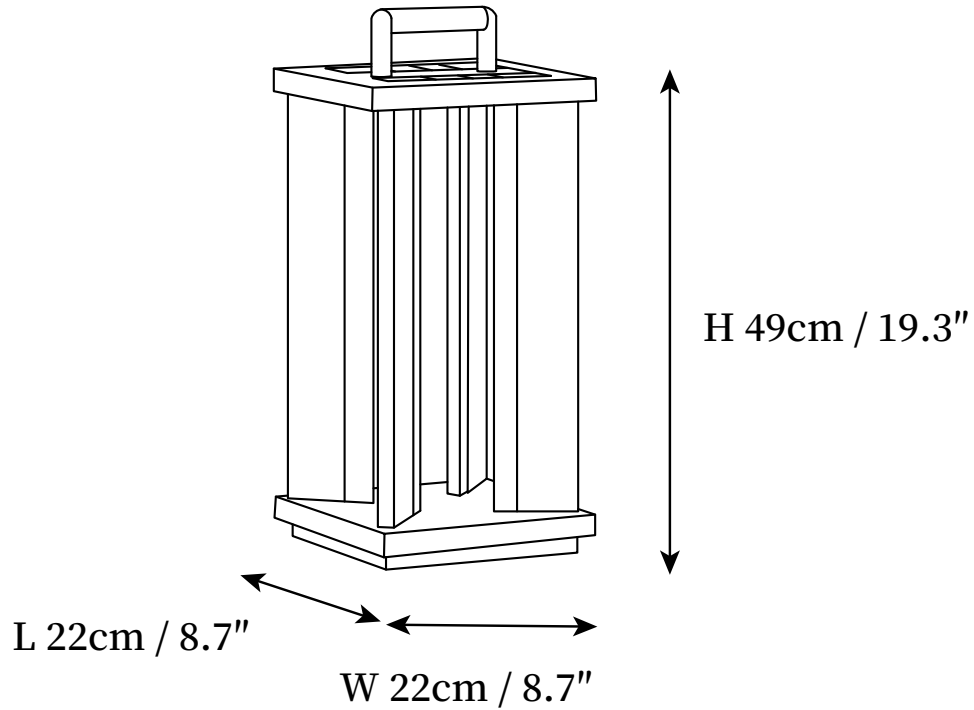

## SPECIFICATION DETAILS

\*For custom options, consult factory for details

<b>Fixture Dimensions</b>	L 7.9" X W 7.9" X H 15.7"
<b>Light source</b>	Integrated LED
<b>Wattage</b>	~ 5W
<b>Voltage</b>	AC 110-240V (Wired version) / DC 3.2V (Solar-powered version).
<b>Dimming</b>	Not supported
<b>Control method</b>	Common push switches or wall switches.
<b>Finishes</b>	Black
<b>Shade Details</b>	White.
<b>Material</b>	Metal, Stainless Steel, Plastic.

## SPECIFICATION DETAILS

\*For custom options, consult factory for details

<b>Fixture Dimensions</b>	L 8.7" X W 8.7" X H 19.3"
<b>Light source</b>	Integrated LED
<b>Wattage</b>	~ 5W
<b>Voltage</b>	AC 110-240V (Wired version) / DC 3.2V (Solar-powered version).
<b>Dimming</b>	Not supported
<b>Control method</b>	Common push switches or wall switches.
<b>Finishes</b>	Black
<b>Shade Details</b>	White.
<b>Material</b>	Metal, Stainless Steel, Plastic.

## SPECIFICATION DETAILS

\*For custom options, consult factory for details

<b>Fixture Dimensions</b>	L 11" X W 11" X H 25.6"
<b>Light source</b>	Integrated LED
<b>Wattage</b>	~ 5W
<b>Voltage</b>	AC 110-240V (Wired version) / DC 3.2V (Solar-powered version).
<b>Dimming</b>	Not supported
<b>Control method</b>	Common push switches or wall switches.
<b>Finishes</b>	Black
<b>Shade Details</b>	White.
<b>Material</b>	Metal, Stainless Steel, Plastic.