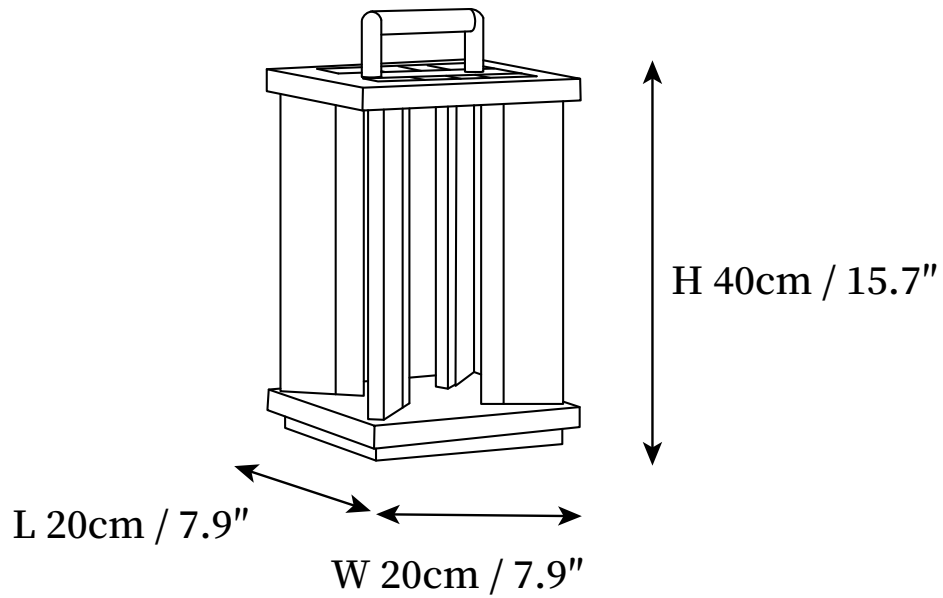

## SPECIFICATION DETAILS

\*For custom options, consult factory for details

<b>Fixture Dimensions</b>	L 7.9" X W 7.9" X H 15.7"
<b>Light source</b>	Integrated LED
<b>Wattage</b>	~ 5W
<b>Voltage</b>	AC 110-240V (Wired version) / DC 3.2V (Solar-powered version).
<b>Dimming</b>	Not supported
<b>Control method</b>	Common push switches or wall switches.
<b>Finishes</b>	Black
<b>Shade Details</b>	White.
<b>Material</b>	Metal, Stainless Steel, Plastic.

## SPECIFICATION DETAILS

\*For custom options, consult factory for details

<b>Fixture Dimensions</b>	L 8.7" X W 8.7" X H 19.3"
<b>Light source</b>	Integrated LED
<b>Wattage</b>	~ 5W
<b>Voltage</b>	AC 110-240V (Wired version) / DC 3.2V (Solar-powered version).
<b>Dimming</b>	Not supported
<b>Control method</b>	Common push switches or wall switches.
<b>Finishes</b>	Black
<b>Shade Details</b>	White.
<b>Material</b>	Metal, Stainless Steel, Plastic.

## SPECIFICATION DETAILS

\*For custom options, consult factory for details

<b>Fixture Dimensions</b>	L 11" X W 11" X H 25.6"
<b>Light source</b>	Integrated LED
<b>Wattage</b>	~ 5W
<b>Voltage</b>	AC 110-240V (Wired version) / DC 3.2V (Solar-powered version).
<b>Dimming</b>	Not supported
<b>Control method</b>	Common push switches or wall switches.
<b>Finishes</b>	Black
<b>Shade Details</b>	White.
<b>Material</b>	Metal, Stainless Steel, Plastic.