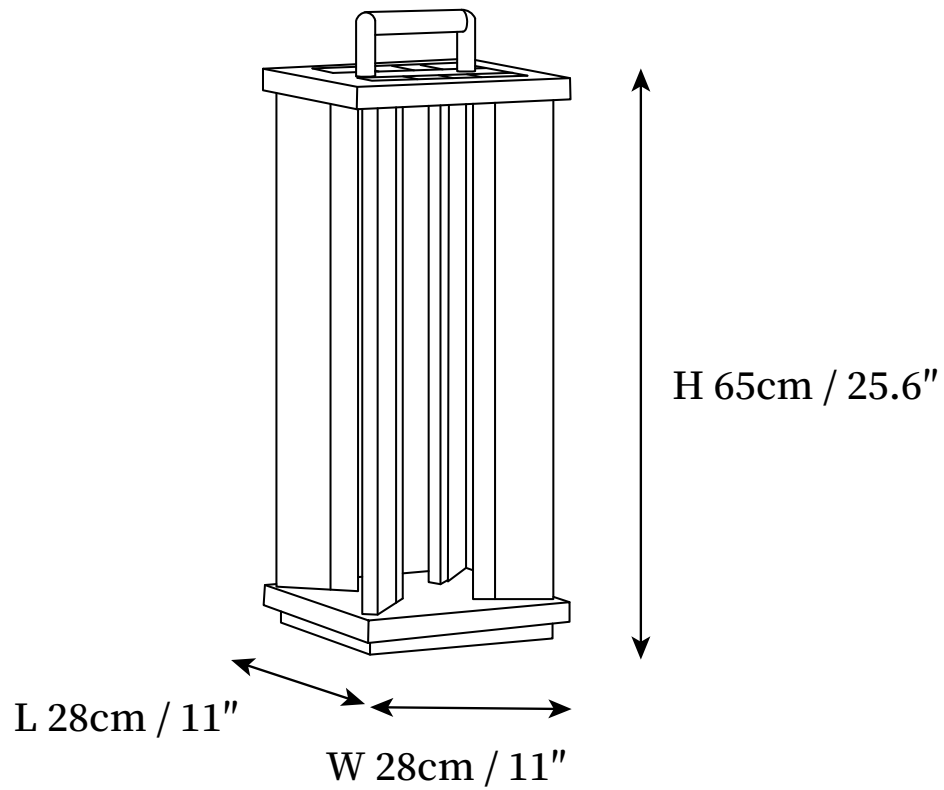

## SPECIFICATION DETAILS

\*For custom options, consult factory for details

<b>Fixture Dimensions</b>	L 7.9" X W 7.9" X H 15.7"
<b>Light source</b>	Integrated LED
<b>Wattage</b>	~ 5W
<b>Voltage</b>	AC 110-240V (Wired version) / DC 3.2V (Solar-powered version).
<b>Dimming</b>	Not supported
<b>Control method</b>	Common push switches or wall switches.
<b>Finishes</b>	Black
<b>Shade Details</b>	White.
<b>Material</b>	Metal, Stainless Steel, Plastic.

## SPECIFICATION DETAILS

\*For custom options, consult factory for details

<b>Fixture Dimensions</b>	L 8.7" X W 8.7" X H 19.3"
<b>Light source</b>	Integrated LED
<b>Wattage</b>	~ 5W
<b>Voltage</b>	AC 110-240V (Wired version) / DC 3.2V (Solar-powered version).
<b>Dimming</b>	Not supported
<b>Control method</b>	Common push switches or wall switches.
<b>Finishes</b>	Black
<b>Shade Details</b>	White.
<b>Material</b>	Metal, Stainless Steel, Plastic.

## SPECIFICATION DETAILS

\*For custom options, consult factory for details

<b>Fixture Dimensions</b>	L 11" X W 11" X H 25.6"
<b>Light source</b>	Integrated LED
<b>Wattage</b>	~ 5W
<b>Voltage</b>	AC 110-240V (Wired version) / DC 3.2V (Solar-powered version).
<b>Dimming</b>	Not supported
<b>Control method</b>	Common push switches or wall switches.
<b>Finishes</b>	Black
<b>Shade Details</b>	White.
<b>Material</b>	Metal, Stainless Steel, Plastic.