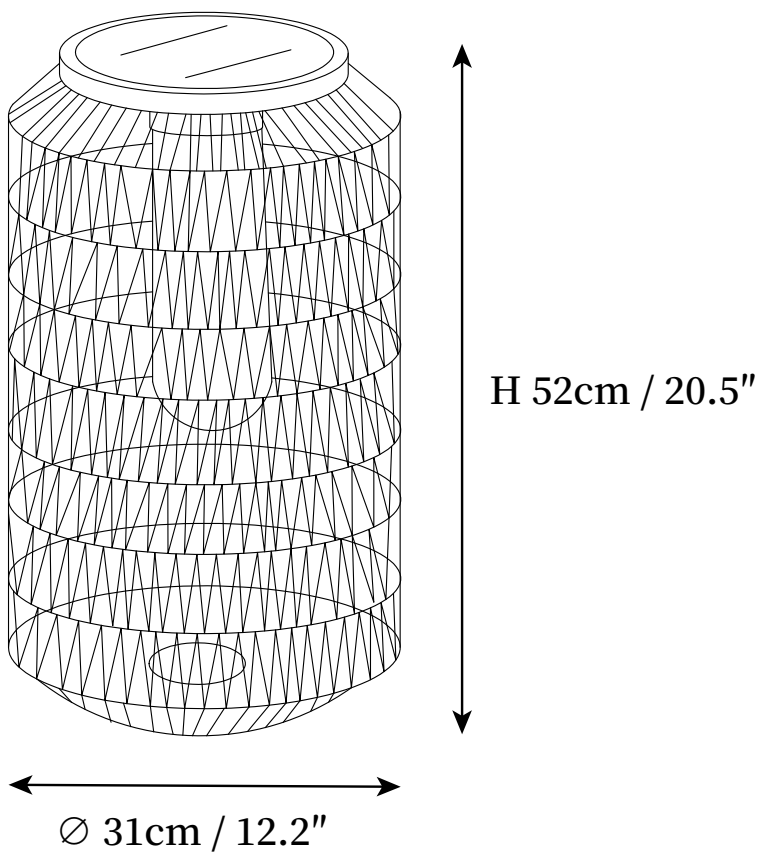

SPECIFICATION SHEET

SPECIFICATION DETAILS

*For custom options, consult factory for details

Fixture Dimensions	D 12.2" X H 11"
Light source	Integrated LED
Wattage	~ 5W
Voltage	AC 110-240V (Wired version) / DC 3.2V (Solar-powered version).
Dimming	Not supported
Control method	Common push switches or wall switches.
Finishes	Natrue rattan color.
Shade Details	White.
Material	Metal, Rattan, Acrylic.

SPECIFICATION SHEET

SPECIFICATION DETAILS

*For custom options, consult factory for details

Fixture Dimensions	D 12.2" X H 16.1"
Light source	Integrated LED
Wattage	~ 5W
Voltage	AC 110-240V (Wired version) / DC 3.2V (Solar-powered version).
Dimming	Not supported
Control method	Common push switches or wall switches.
Finishes	Natrue rattan color.
Shade Details	White.
Material	Metal, Rattan, Acrylic.

SPECIFICATION SHEET

SPECIFICATION DETAILS

*For custom options, consult factory for details

Fixture Dimensions	D 12.2" X H 20.5"
Light source	Integrated LED
Wattage	~ 5W
Voltage	AC 110-240V (Wired version) / DC 3.2V (Solar-powered version).
Dimming	Not supported
Control method	Common push switches or wall switches.
Finishes	Natrue rattan color.
Shade Details	White.
Material	Metal, Rattan, Acrylic.