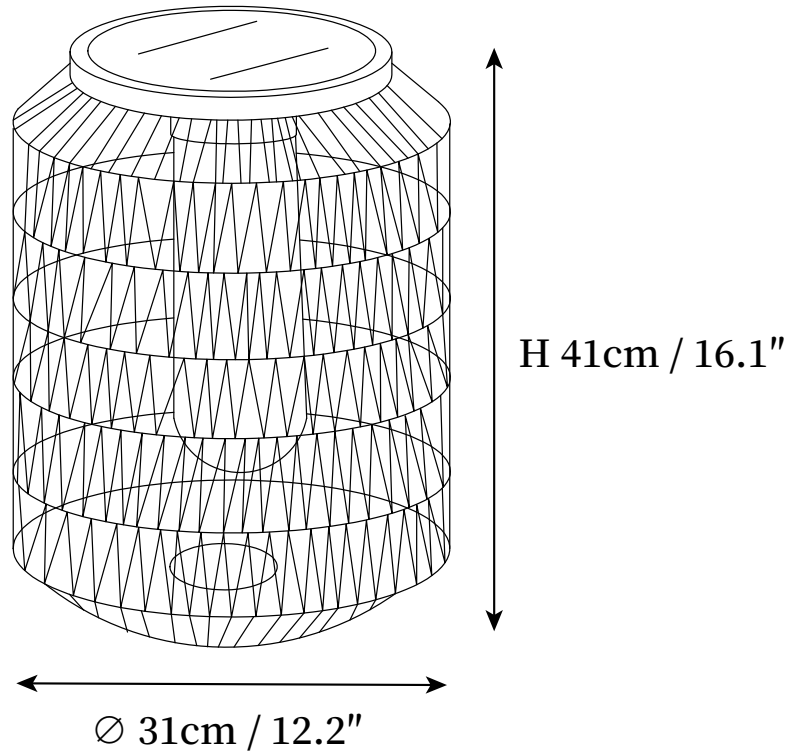

SPECIFICATION SHEET

SPECIFICATION DETAILS

*For custom options, consult factory for details

Fixture Dimensions	D 12.2" X H 11"
Light source	Integrated LED
Wattage	~ 5W
Voltage	AC 110-240V (Wired version) / DC 3.2V (Solar-powered version).
Dimming	Not supported
Control method	Common push switches or wall switches.
Finishes	Natrue rattan color.
Shade Details	White.
Material	Metal, Rattan, Acrylic.

SPECIFICATION SHEET

SPECIFICATION DETAILS

*For custom options, consult factory for details

Fixture Dimensions	D 12.2" X H 16.1"
Light source	Integrated LED
Wattage	~ 5W
Voltage	AC 110-240V (Wired version) / DC 3.2V (Solar-powered version).
Dimming	Not supported
Control method	Common push switches or wall switches.
Finishes	Natrue rattan color.
Shade Details	White.
Material	Metal, Rattan, Acrylic.

SPECIFICATION SHEET

SPECIFICATION DETAILS

*For custom options, consult factory for details

Fixture Dimensions	D 12.2" X H 20.5"
Light source	Integrated LED
Wattage	~ 5W
Voltage	AC 110-240V (Wired version) / DC 3.2V (Solar-powered version).
Dimming	Not supported
Control method	Common push switches or wall switches.
Finishes	Natrue rattan color.
Shade Details	White.
Material	Metal, Rattan, Acrylic.