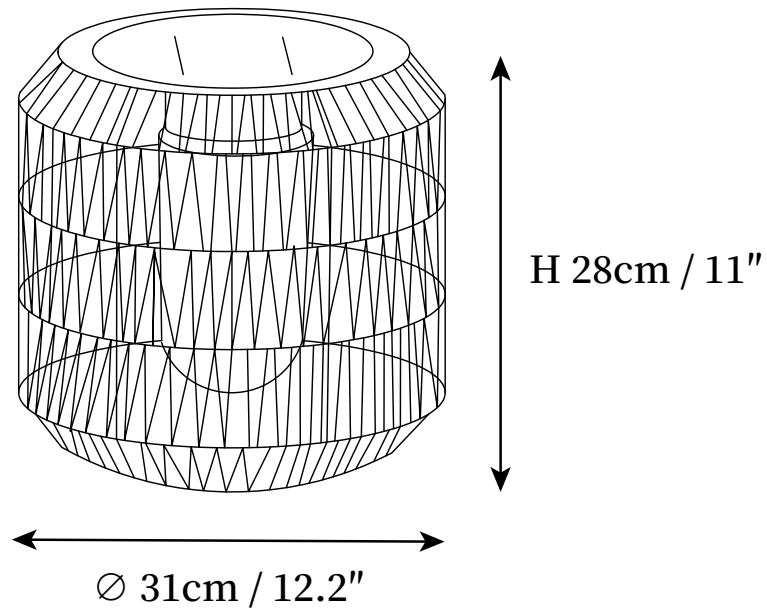

SPECIFICATION SHEET

SPECIFICATION DETAILS

*For custom options, consult factory for details

Fixture Dimensions	D 12.2" X H 11"
Light source	Integrated LED
Wattage	~ 5W
Voltage	AC 110-240V (Wired version) / DC 3.2V (Solar-powered version).
Dimming	Not supported
Control method	Common push switches or wall switches.
Finishes	Natrue rattan color.
Shade Details	White.
Material	Metal, Rattan, Acrylic.

SPECIFICATION SHEET

SPECIFICATION DETAILS

*For custom options, consult factory for details

Fixture Dimensions	D 12.2" X H 16.1"
Light source	Integrated LED
Wattage	~ 5W
Voltage	AC 110-240V (Wired version) / DC 3.2V (Solar-powered version).
Dimming	Not supported
Control method	Common push switches or wall switches.
Finishes	Natrue rattan color.
Shade Details	White.
Material	Metal, Rattan, Acrylic.

SPECIFICATION SHEET

SPECIFICATION DETAILS

*For custom options, consult factory for details

Fixture Dimensions	D 12.2" X H 20.5"
Light source	Integrated LED
Wattage	~ 5W
Voltage	AC 110-240V (Wired version) / DC 3.2V (Solar-powered version).
Dimming	Not supported
Control method	Common push switches or wall switches.
Finishes	Natrue rattan color.
Shade Details	White.
Material	Metal, Rattan, Acrylic.