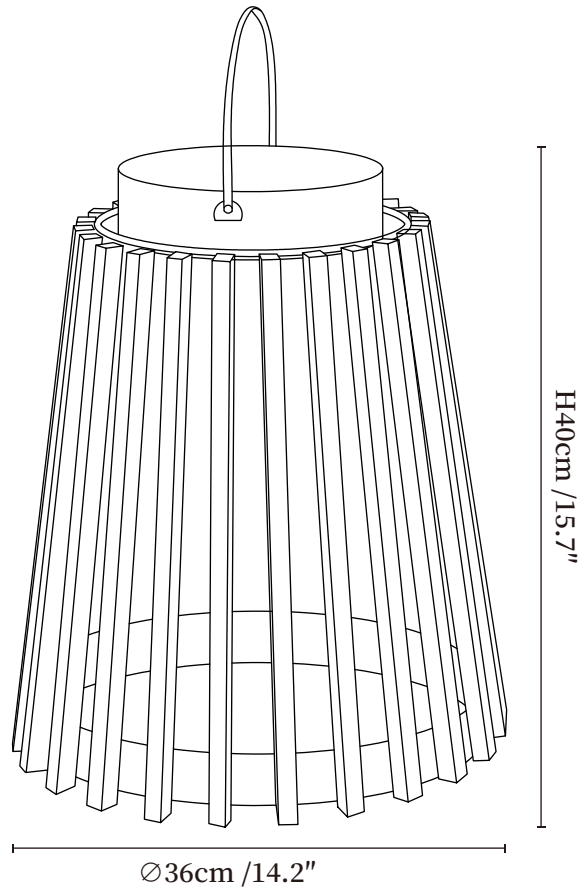

## SPECIFICATION DETAILS

\*For custom options, consult factory for details

<b>Fixture Dimensions</b>	Ø 14.2" x H 15.7"
<b>Light source</b>	Integrated LED
<b>Wattage</b>	15W
<b>Voltage</b>	Solar power storage
<b>Dimming</b>	Dimming is not supported
<b>CRI(Ra)</b>	80CRI
<b>Control method</b>	In line ON / OFF switch.
<b>LED Rated Life</b>	30000 hours
<b>Color Temperature</b>	Warm Light (3000K), Neutral Light (4000K), Cool Light (6000K)
<b>Finishes</b>	Black.
<b>Shade Details</b>	Black.
<b>Material</b>	Stainless Steel.
<b>Cord Length</b>	No