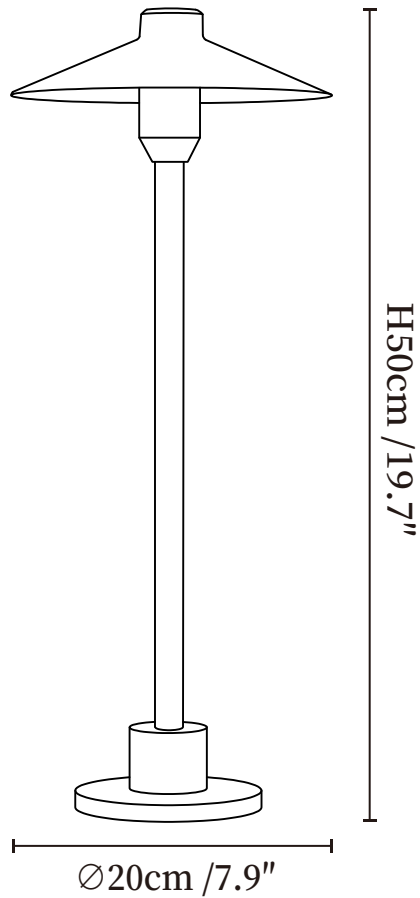

## SPECIFICATION DETAILS

\*For custom options, consult factory for details

<b>Fixture Dimensions</b>	Ø 7.9" x H 19.7"
<b>Light source</b>	Integrated LED
<b>Wattage</b>	~5 Watts
<b>Voltage</b>	AC 110-240V
<b>Dimming</b>	Not supported
<b>CRI(Ra)</b>	90+CRI
<b>Moisture resistance</b>	IP 65 moisture-proof grade, waterproof, do not immerse in water.
<b>LED Rated Life</b>	30000 hours
<b>Color Temperature</b>	Warm Light (3000K), Neutral Light (4000K), Cool Light (6000K)
<b>Control method</b>	Compatible with common wall switches (not included), or remote control dimmer switch.
<b>Finishes</b>	Black.
<b>Shade Details</b>	Black.
<b>Material</b>	Aluminum.