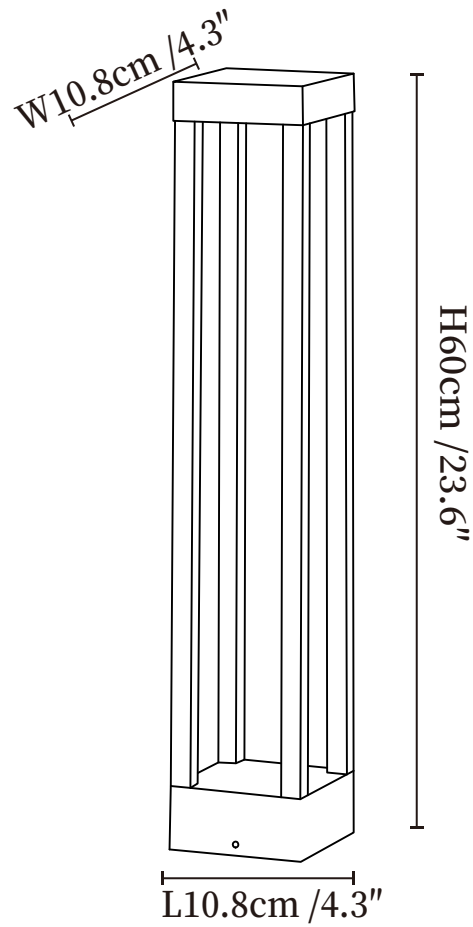

## SPECIFICATION DETAILS

\*For custom options, consult factory for details

<b>Fixture Dimensions</b>	L 4.3" x W 4.3" x H 23.6"
<b>Light source</b>	Integrated LED
<b>Wattage</b>	~5 Watts
<b>Voltage</b>	AC 110-240V
<b>Dimming</b>	Not supported
<b>CRI(Ra)</b>	90+CRI
<b>Moisture resistance</b>	IP 65 moisture-proof grade, waterproof, do not immerse in water.
<b>LED Rated Life</b>	30000 hours
<b>Color Temperature</b>	Warm Light (3000K), Neutral Light (4000K), Cool Light (6000K)
<b>Control method</b>	Compatible with common wall switches (not included), or remote control dimmer switch.
<b>Finishes</b>	Black.
<b>Shade Details</b>	Black.
<b>Material</b>	Aluminum.