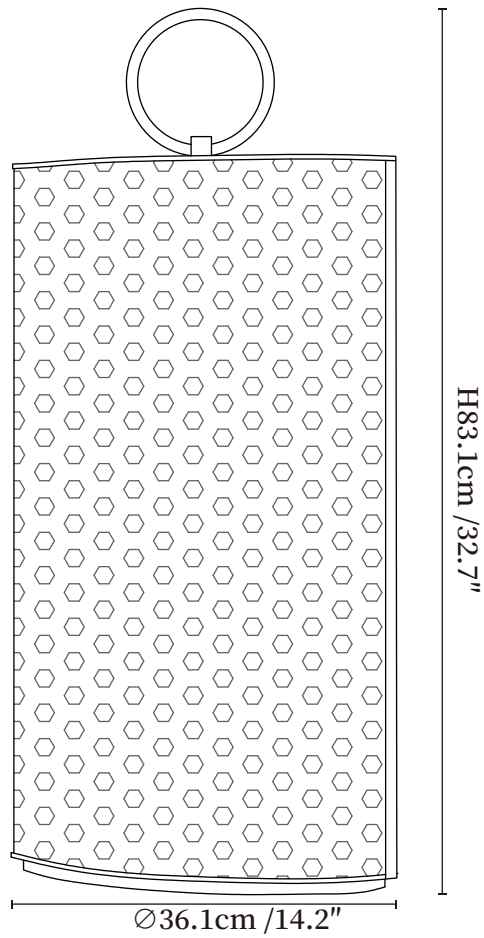

SPECIFICATION SHEET

SPECIFICATION DETAILS

*For custom options, consult factory for details

Fixture Dimensions	Ø 6.4" x H 13.2" Ø 11.2" x H 24.3" Ø 14.2" x H 32.7"
Light source	Integrated LED
Wattage	15W
Voltage	Solar power storage
Dimming	Dimming is not supported
CRI(Ra)	80CRI
Control method	In line ON / OFF switch.
LED Rated Life	30000 hours
Color Temperature	Warm Light (3000K), Neutral Light (4000K), Cool Light (6000K)
Finishes	Black, White.
Shade Details	Nature Rattan.
Material	Stainless Steel, Rattan.
Cord Length	No