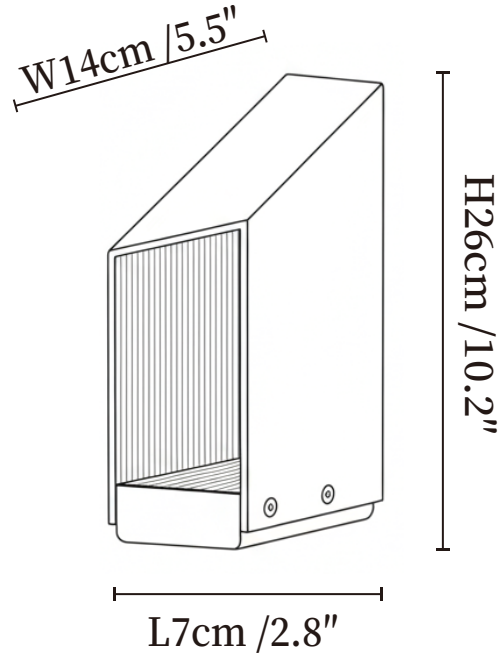

## SPECIFICATION DETAILS

\*For custom options, consult factory for details

<b>Fixture Dimensions</b>	L 2.8" x W 5.5" x H 10.2"
<b>Light source</b>	Integrated LED
<b>Wattage</b>	15W
<b>Voltage</b>	AC 110-240V
<b>Dimming</b>	Dimming is not supported
<b>CRI(Ra)</b>	80CRI
<b>Mounting</b>	Hardwired.
<b>LED Rated Life</b>	30000 hours
<b>Color Temperature</b>	Warm Light (3000K), Neutral Light (4000K), Cool Light (6000K)
<b>Finishes</b>	Black, White, Brown.
<b>Shade Details</b>	Black, White, Brown.
<b>Material</b>	Stainless steel.
<b>Cord Length</b>	No

## SPECIFICATION DETAILS

\*For custom options, consult factory for details

<b>Fixture Dimensions</b>	L 2.8" x W 5.5" x H 14.6"
<b>Light source</b>	Integrated LED
<b>Wattage</b>	15W
<b>Voltage</b>	AC 110-240V
<b>Dimming</b>	Dimming is not supported
<b>CRI(Ra)</b>	80CRI
<b>Mounting</b>	Hardwired.
<b>LED Rated Life</b>	30000 hours
<b>Color Temperature</b>	Warm Light (3000K), Neutral Light (4000K), Cool Light (6000K)
<b>Finishes</b>	Black, White, Brown.
<b>Shade Details</b>	Black, White, Brown.
<b>Material</b>	Stainless steel.
<b>Cord Length</b>	No

## SPECIFICATION DETAILS

\*For custom options, consult factory for details

<b>Fixture Dimensions</b>	L 2.8" x W 5.5" x H 21.7"
<b>Light source</b>	Integrated LED
<b>Wattage</b>	15W
<b>Voltage</b>	AC 110-240V
<b>Dimming</b>	Dimming is not supported
<b>CRI(Ra)</b>	80CRI
<b>Mounting</b>	Hardwired.
<b>LED Rated Life</b>	30000 hours
<b>Color Temperature</b>	Warm Light (3000K), Neutral Light (4000K), Cool Light (6000K)
<b>Finishes</b>	Black, White, Brown.
<b>Shade Details</b>	Black, White, Brown.
<b>Material</b>	Stainless steel.
<b>Cord Length</b>	No