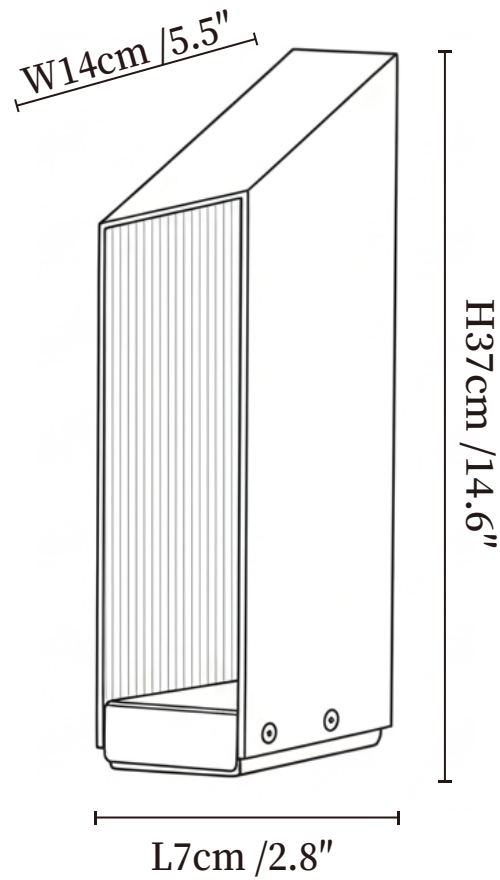

## SPECIFICATION DETAILS

\*For custom options, consult factory for details

<b>Fixture Dimensions</b>	L 2.8" x W 5.5" x H 10.2"
<b>Light source</b>	Integrated LED
<b>Wattage</b>	15W
<b>Voltage</b>	AC 110-240V
<b>Dimming</b>	Dimming is not supported
<b>CRI(Ra)</b>	80CRI
<b>Mounting</b>	Hardwired.
<b>LED Rated Life</b>	30000 hours
<b>Color Temperature</b>	Warm Light (3000K), Neutral Light (4000K), Cool Light (6000K)
<b>Finishes</b>	Black, White, Brown.
<b>Shade Details</b>	Black, White, Brown.
<b>Material</b>	Stainless steel.
<b>Cord Length</b>	No

## SPECIFICATION DETAILS

\*For custom options, consult factory for details

<b>Fixture Dimensions</b>	L 2.8" x W 5.5" x H 14.6"
<b>Light source</b>	Integrated LED
<b>Wattage</b>	15W
<b>Voltage</b>	AC 110-240V
<b>Dimming</b>	Dimming is not supported
<b>CRI(Ra)</b>	80CRI
<b>Mounting</b>	Hardwired.
<b>LED Rated Life</b>	30000 hours
<b>Color Temperature</b>	Warm Light (3000K), Neutral Light (4000K), Cool Light (6000K)
<b>Finishes</b>	Black, White, Brown.
<b>Shade Details</b>	Black, White, Brown.
<b>Material</b>	Stainless steel.
<b>Cord Length</b>	No

## SPECIFICATION DETAILS

\*For custom options, consult factory for details

<b>Fixture Dimensions</b>	L 2.8" x W 5.5" x H 21.7"
<b>Light source</b>	Integrated LED
<b>Wattage</b>	15W
<b>Voltage</b>	AC 110-240V
<b>Dimming</b>	Dimming is not supported
<b>CRI(Ra)</b>	80CRI
<b>Mounting</b>	Hardwired.
<b>LED Rated Life</b>	30000 hours
<b>Color Temperature</b>	Warm Light (3000K), Neutral Light (4000K), Cool Light (6000K)
<b>Finishes</b>	Black, White, Brown.
<b>Shade Details</b>	Black, White, Brown.
<b>Material</b>	Stainless steel.
<b>Cord Length</b>	No