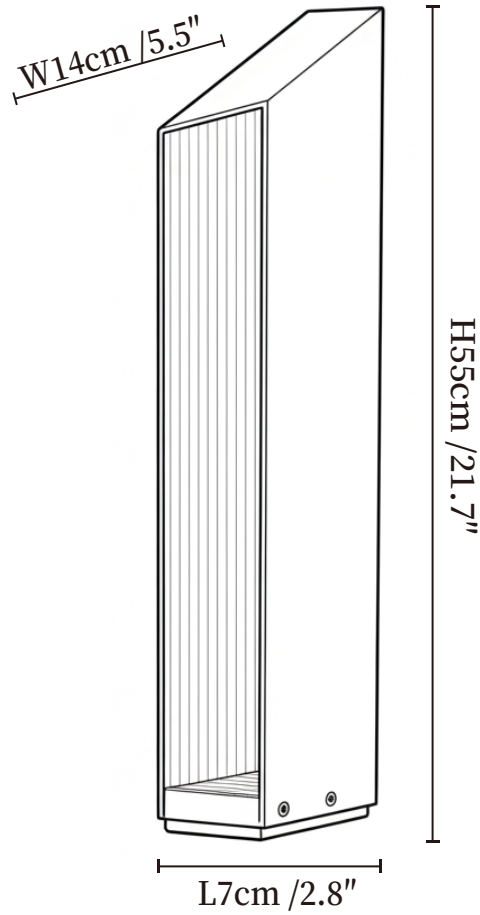

## SPECIFICATION DETAILS

\*For custom options, consult factory for details

<b>Fixture Dimensions</b>	L 2.8" x W 5.5" x H 10.2"
<b>Light source</b>	Integrated LED
<b>Wattage</b>	15W
<b>Voltage</b>	AC 110-240V
<b>Dimming</b>	Dimming is not supported
<b>CRI(Ra)</b>	80CRI
<b>Mounting</b>	Hardwired.
<b>LED Rated Life</b>	30000 hours
<b>Color Temperature</b>	Warm Light (3000K), Neutral Light (4000K), Cool Light (6000K)
<b>Finishes</b>	Black, White, Brown.
<b>Shade Details</b>	Black, White, Brown.
<b>Material</b>	Stainless steel.
<b>Cord Length</b>	No

## SPECIFICATION DETAILS

\*For custom options, consult factory for details

<b>Fixture Dimensions</b>	L 2.8" x W 5.5" x H 14.6"
<b>Light source</b>	Integrated LED
<b>Wattage</b>	15W
<b>Voltage</b>	AC 110-240V
<b>Dimming</b>	Dimming is not supported
<b>CRI(Ra)</b>	80CRI
<b>Mounting</b>	Hardwired.
<b>LED Rated Life</b>	30000 hours
<b>Color Temperature</b>	Warm Light (3000K), Neutral Light (4000K), Cool Light (6000K)
<b>Finishes</b>	Black, White, Brown.
<b>Shade Details</b>	Black, White, Brown.
<b>Material</b>	Stainless steel.
<b>Cord Length</b>	No

## SPECIFICATION DETAILS

\*For custom options, consult factory for details

<b>Fixture Dimensions</b>	L 2.8" x W 5.5" x H 21.7"
<b>Light source</b>	Integrated LED
<b>Wattage</b>	15W
<b>Voltage</b>	AC 110-240V
<b>Dimming</b>	Dimming is not supported
<b>CRI(Ra)</b>	80CRI
<b>Mounting</b>	Hardwired.
<b>LED Rated Life</b>	30000 hours
<b>Color Temperature</b>	Warm Light (3000K), Neutral Light (4000K), Cool Light (6000K)
<b>Finishes</b>	Black, White, Brown.
<b>Shade Details</b>	Black, White, Brown.
<b>Material</b>	Stainless steel.
<b>Cord Length</b>	No