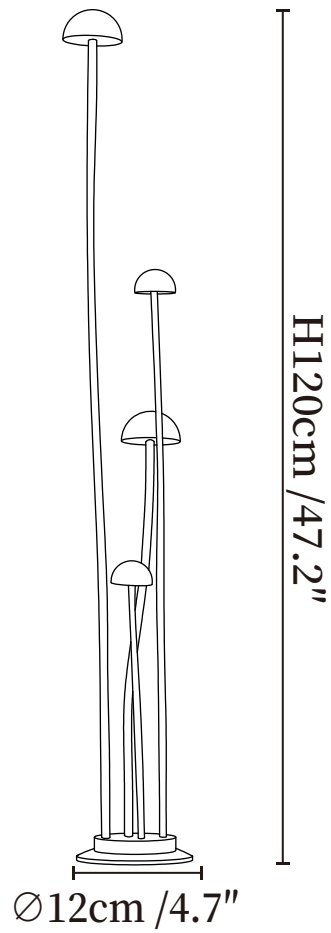

SPECIFICATION SHEET

SPECIFICATION DETAILS

*For custom options, consult factory for details

Fixture Dimensions	Ø 4.7" x H 47.2"
Light source	Integrated LED
Wattage	~5 Watts
Voltage	AC 110-240V
Dimming	Not supported
CRI(Ra)	90+CRI
Moisture resistance	IP 65 moisture-proof grade, waterproof, do not immerse in water.
LED Rated Life	30000 hours
Color Temperature	Warm Light (3000K), Neutral Light (4000K), Cool Light (6000K)
Control method	Compatible with common wall switches (not included), or remote control dimmer switch.
Finishes	White.
Shade Details	White.
Material	Aluminum, Acrylic.