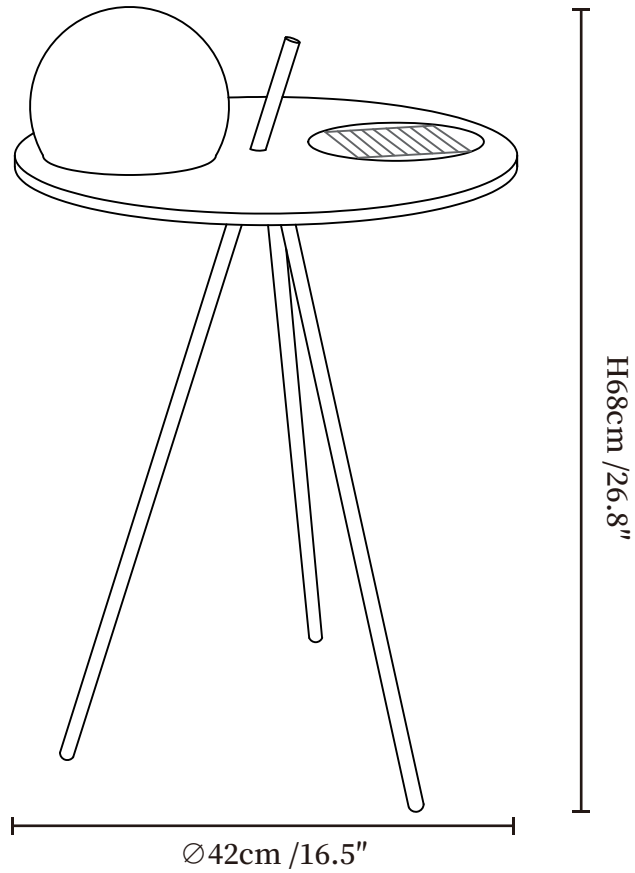

## SPECIFICATION DETAILS

\*For custom options, consult factory for details

<b>Fixture Dimensions</b>	Ø 16.5" x H 26.8"
<b>Light source</b>	Integrated LED
<b>Wattage</b>	15W
<b>Voltage</b>	Solar power storage
<b>Dimming</b>	Dimming is not supported
<b>CRI(Ra)</b>	80CRI
<b>Control method</b>	Handheld Remote Switch.
<b>LED Rated Life</b>	30000 hours
<b>Color Temperature</b>	Warm Light (3000K), Neutral Light (4000K), Cool Light (6000K)
<b>Finishes</b>	Silver gray.
<b>Shade Details</b>	White.
<b>Material</b>	Stainless Steel, PE
<b>Cord Length</b>	No