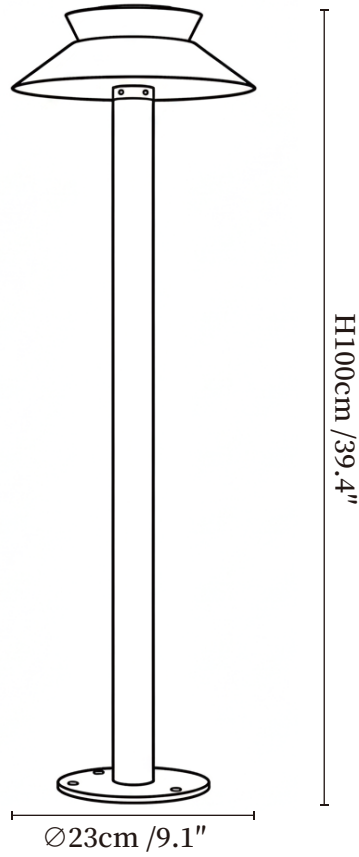

SPECIFICATION SHEET

SPECIFICATION DETAILS

*For custom options, consult factory for details

| | |
|---------------------------|---|
| Fixture Dimensions | Ø 9.1" x H 23.6" Ø 9.1" x H 39.4" |
| Light source | Integrated LED |
| Wattage | 15W |
| Voltage | AC 110-240V |
| Dimming | Dimming is not supported |
| CRI(Ra) | 80CRI |
| Mounting | Hardwired. |
| LED Rated Life | 30000 hours |
| Color Temperature | Warm Light (3000K), Neutral Light (4000K), Cool Light (6000K) |
| Finishes | Black |
| Shade Details | Black. |
| Material | Stainless steel. |
| Cord Length | No |