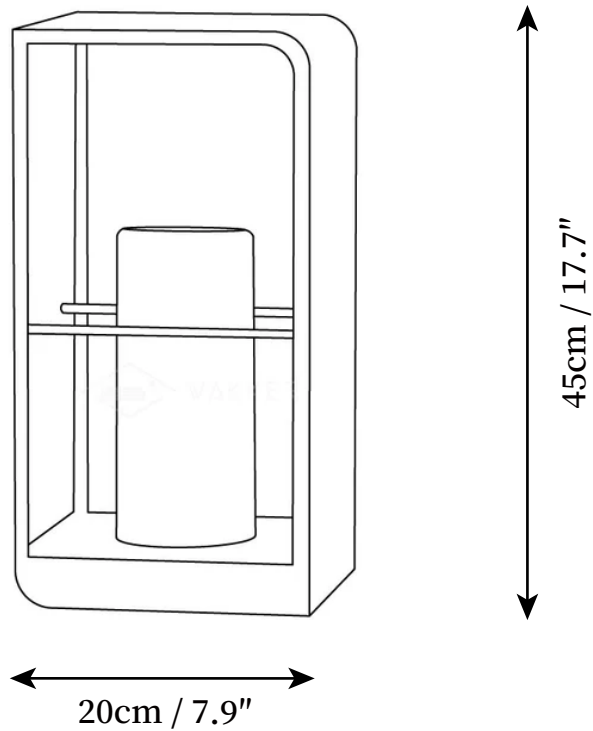

SPECIFICATION SHEET

SPECIFICATION DETAILS

*For custom options, consult factory for details

Fixture Dimensions	D 7.9" x H 11.8"
Light source	Integrated LED
Wattage	5W
Voltage	DC 3.7V Solar power storage
Dimming	Dimming is not supported
CRI(Ra)	80CRI
Control method	Handheld Remote Switch
LED Rated Life	30000 hours
Color Temperature	Warm Light (3000K), Neutral Light (4000K), Cool Light (6000K)
Finishes	Gray black.
Shade Details	White.
Material	Stainless Steel, PC
Cord Length	No

SPECIFICATION SHEET

SPECIFICATION DETAILS

*For custom options, consult factory for details

Fixture Dimensions	D 7.9" x H 17.7"
Light source	Integrated LED
Wattage	5W
Voltage	DC 3.7V Solar power storage
Dimming	Dimming is not supported
CRI(Ra)	80CRI
Control method	Handheld Remote Switch
LED Rated Life	30000 hours
Color Temperature	Warm Light (3000K), Neutral Light (4000K), Cool Light (6000K)
Finishes	Gray black.
Shade Details	White.
Material	Stainless Steel, PC
Cord Length	No

SPECIFICATION SHEET

SPECIFICATION DETAILS

*For custom options, consult factory for details

Fixture Dimensions	D 7.9" x H 29.5"
Light source	Integrated LED
Wattage	5W
Voltage	DC 3.7V Solar power storage
Dimming	Dimming is not supported
CRI(Ra)	80CRI
Control method	Handheld Remote Switch
LED Rated Life	30000 hours
Color Temperature	Warm Light (3000K), Neutral Light (4000K), Cool Light (6000K)
Finishes	Gray black.
Shade Details	White.
Material	Stainless Steel, PC
Cord Length	No