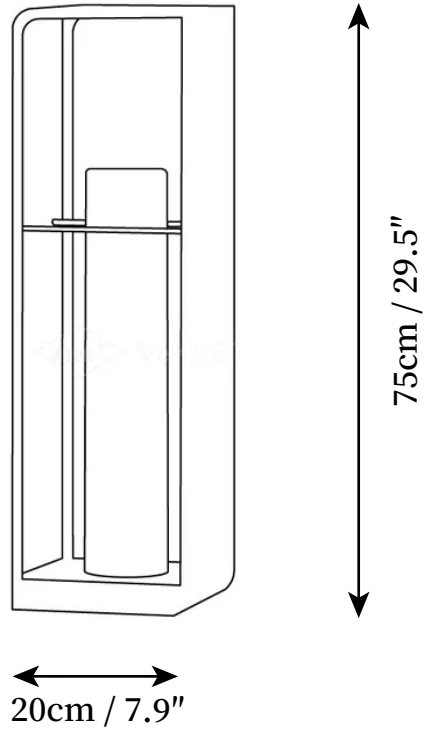

SPECIFICATION SHEET

SPECIFICATION DETAILS

*For custom options, consult factory for details

Fixture Dimensions	D 7.9" x H 11.8"
Light source	Integrated LED
Wattage	5W
Voltage	DC 3.7V Solar power storage
Dimming	Dimming is not supported
CRI(Ra)	80CRI
Control method	Handheld Remote Switch
LED Rated Life	30000 hours
Color Temperature	Warm Light (3000K), Neutral Light (4000K), Cool Light (6000K)
Finishes	Gray black.
Shade Details	White.
Material	Stainless Steel, PC
Cord Length	No

SPECIFICATION SHEET

SPECIFICATION DETAILS

*For custom options, consult factory for details

Fixture Dimensions	D 7.9" x H 17.7"
Light source	Integrated LED
Wattage	5W
Voltage	DC 3.7V Solar power storage
Dimming	Dimming is not supported
CRI(Ra)	80CRI
Control method	Handheld Remote Switch
LED Rated Life	30000 hours
Color Temperature	Warm Light (3000K), Neutral Light (4000K), Cool Light (6000K)
Finishes	Gray black.
Shade Details	White.
Material	Stainless Steel, PC
Cord Length	No

SPECIFICATION SHEET

SPECIFICATION DETAILS

*For custom options, consult factory for details

Fixture Dimensions	D 7.9" x H 29.5"
Light source	Integrated LED
Wattage	5W
Voltage	DC 3.7V Solar power storage
Dimming	Dimming is not supported
CRI(Ra)	80CRI
Control method	Handheld Remote Switch
LED Rated Life	30000 hours
Color Temperature	Warm Light (3000K), Neutral Light (4000K), Cool Light (6000K)
Finishes	Gray black.
Shade Details	White.
Material	Stainless Steel, PC
Cord Length	No