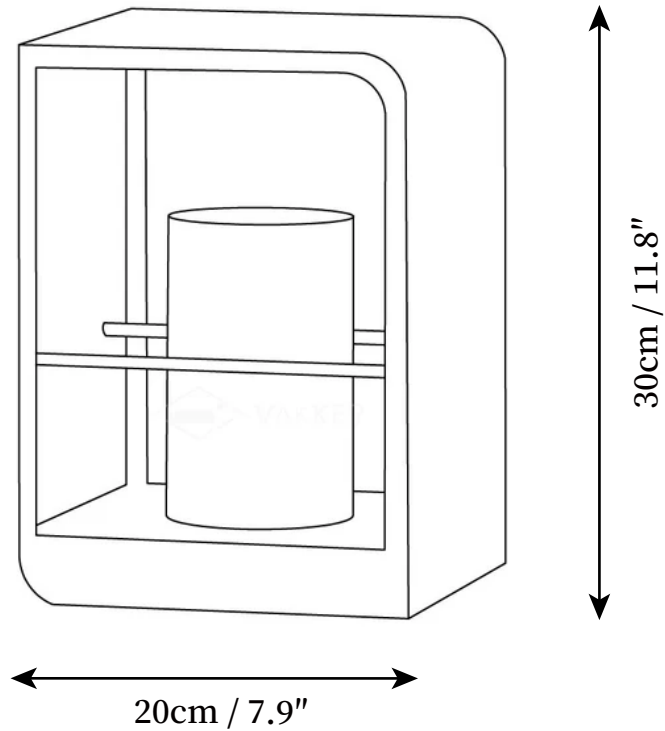

SPECIFICATION SHEET

SPECIFICATION DETAILS

*For custom options, consult factory for details

Fixture Dimensions	D 7.9" x H 11.8"
Light source	Integrated LED
Wattage	5W
Voltage	DC 3.7V Solar power storage
Dimming	Dimming is not supported
CRI(Ra)	80CRI
Control method	Handheld Remote Switch
LED Rated Life	30000 hours
Color Temperature	Warm Light (3000K), Neutral Light (4000K), Cool Light (6000K)
Finishes	Gray black.
Shade Details	White.
Material	Stainless Steel, PC
Cord Length	No

SPECIFICATION SHEET

SPECIFICATION DETAILS

*For custom options, consult factory for details

Fixture Dimensions	D 7.9" x H 17.7"
Light source	Integrated LED
Wattage	5W
Voltage	DC 3.7V Solar power storage
Dimming	Dimming is not supported
CRI(Ra)	80CRI
Control method	Handheld Remote Switch
LED Rated Life	30000 hours
Color Temperature	Warm Light (3000K), Neutral Light (4000K), Cool Light (6000K)
Finishes	Gray black.
Shade Details	White.
Material	Stainless Steel, PC
Cord Length	No

SPECIFICATION SHEET

SPECIFICATION DETAILS

*For custom options, consult factory for details

Fixture Dimensions	D 7.9" x H 29.5"
Light source	Integrated LED
Wattage	5W
Voltage	DC 3.7V Solar power storage
Dimming	Dimming is not supported
CRI(Ra)	80CRI
Control method	Handheld Remote Switch
LED Rated Life	30000 hours
Color Temperature	Warm Light (3000K), Neutral Light (4000K), Cool Light (6000K)
Finishes	Gray black.
Shade Details	White.
Material	Stainless Steel, PC
Cord Length	No