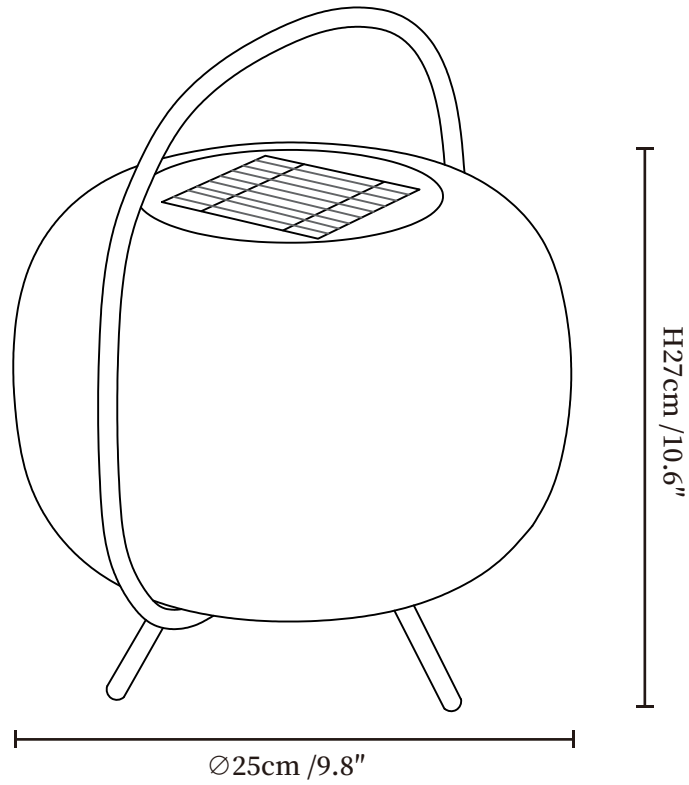

## SPECIFICATION DETAILS

\*For custom options, consult factory for details

<b>Fixture Dimensions</b>	Ø 9.8" x H 10.6"
<b>Light source</b>	Integrated LED
<b>Wattage</b>	15W
<b>Voltage</b>	Solar power storage
<b>Dimming</b>	Dimming is not supported
<b>CRI(Ra)</b>	80CRI
<b>Control method</b>	Handheld Remote Switch.
<b>LED Rated Life</b>	30000 hours
<b>Color Temperature</b>	Warm Light (3000K), Neutral Light (4000K), Cool Light (6000K)
<b>Finishes</b>	Silver gray.
<b>Shade Details</b>	White.
<b>Material</b>	Stainless Steel, PE
<b>Cord Length</b>	No