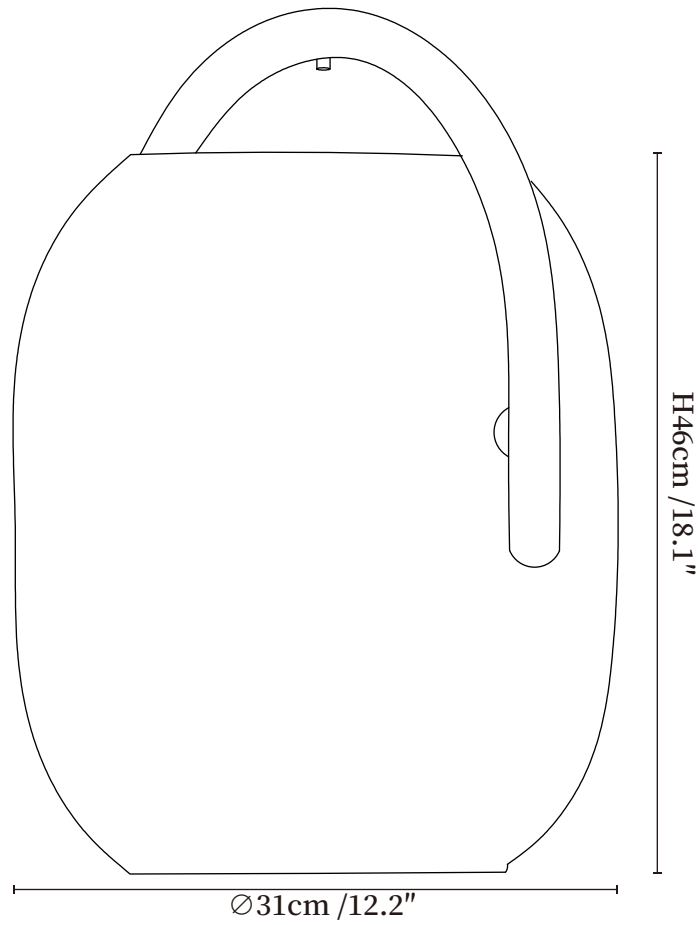

## SPECIFICATION DETAILS

\*For custom options, consult factory for details

<b>Fixture Dimensions</b>	Ø 7.1" x H 11.8" Ø 8.3" x H 13.8" Ø 12.2" x H 18.1"
<b>Light source</b>	Integrated LED
<b>Wattage</b>	15W
<b>Voltage</b>	Solar power storage
<b>Dimming</b>	Dimming is not supported
<b>CRI(Ra)</b>	80CRI
<b>Control method</b>	In line ON / OFF switch.
<b>LED Rated Life</b>	30000 hours
<b>Color Temperature</b>	Warm Light (3000K), Neutral Light (4000K), Cool Light (6000K)
<b>Finishes</b>	Wood color.
<b>Shade Details</b>	White.
<b>Material</b>	Wood, PC.
<b>Cord Length</b>	No