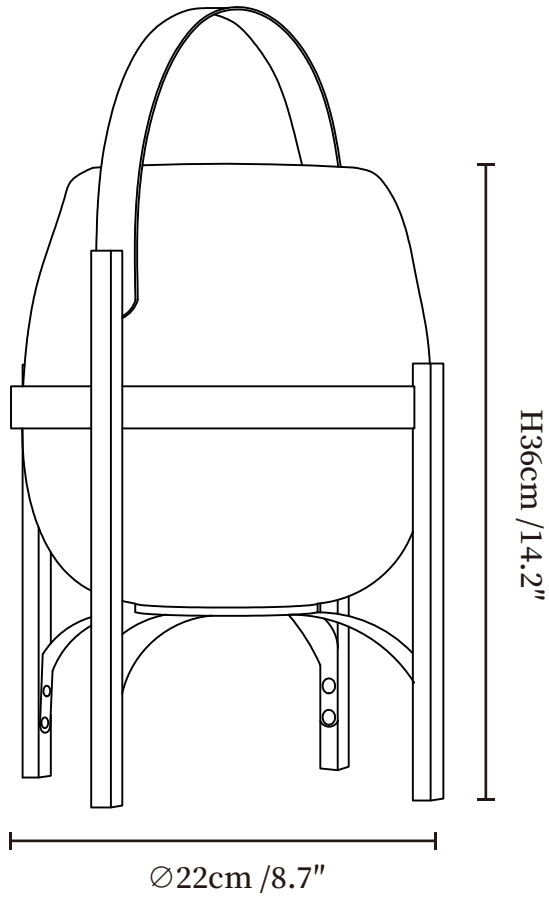

## SPECIFICATION DETAILS

\*For custom options, consult factory for details

<b>Fixture Dimensions</b>	Ø 8.7" x H 14.2"
<b>Light source</b>	Integrated LED
<b>Wattage</b>	15W
<b>Voltage</b>	Solar power storage
<b>Dimming</b>	Dimming is not supported
<b>CRI(Ra)</b>	80CRI
<b>Control method</b>	Handheld Remote Switch.
<b>LED Rated Life</b>	30000 hours
<b>Color Temperature</b>	Warm Light (3000K), Neutral Light (4000K), Cool Light (6000K)
<b>Finishes</b>	Silver gray
<b>Shade Details</b>	White
<b>Material</b>	Stainless Steel, PE
<b>Cord Length</b>	No