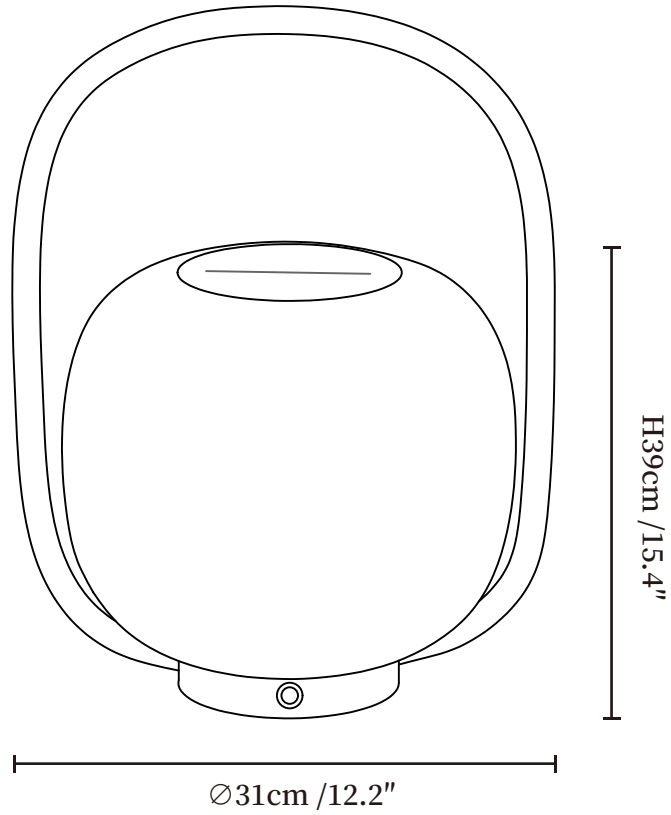

SPECIFICATION SHEET

SPECIFICATION DETAILS

*For custom options, consult factory for details

Fixture Dimensions	$\text{Ø} 12.2'' \times \text{H} 15.4''$ $\text{Ø} 16.1'' \times \text{H} 20.5''$
Light source	Integrated LED
Wattage	15W
Voltage	Solar power storage
Dimming	Dimming is not supported
CRI(Ra)	80CRI
Control method	Handheld Remote Switch.
LED Rated Life	30000 hours
Color Temperature	Warm Light (3000K), Neutral Light (4000K), Cool Light (6000K)
Finishes	Black.
Shade Details	White.
Material	Stainless Steel, PE
Cord Length	No