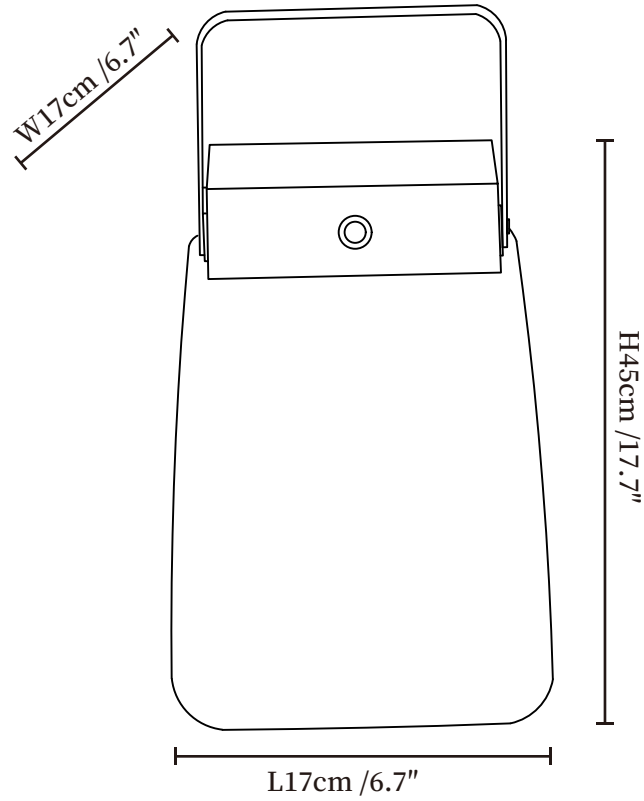

SPECIFICATION SHEET

SPECIFICATION DETAILS

*For custom options, consult factory for details

Fixture Dimensions	L 6.9" x W 6.9" x H 17.7"
Light source	Integrated LED
Wattage	15W
Voltage	Solar power storage
Dimming	Dimming is not supported
CRI(Ra)	80CRI
Control method	Handheld Remote Switch.
LED Rated Life	30000 hours
Color Temperature	Warm Light (3000K), Neutral Light (4000K), Cool Light (6000K)
Finishes	Black.
Shade Details	White.
Material	Stainless Steel, PE
Cord Length	No
