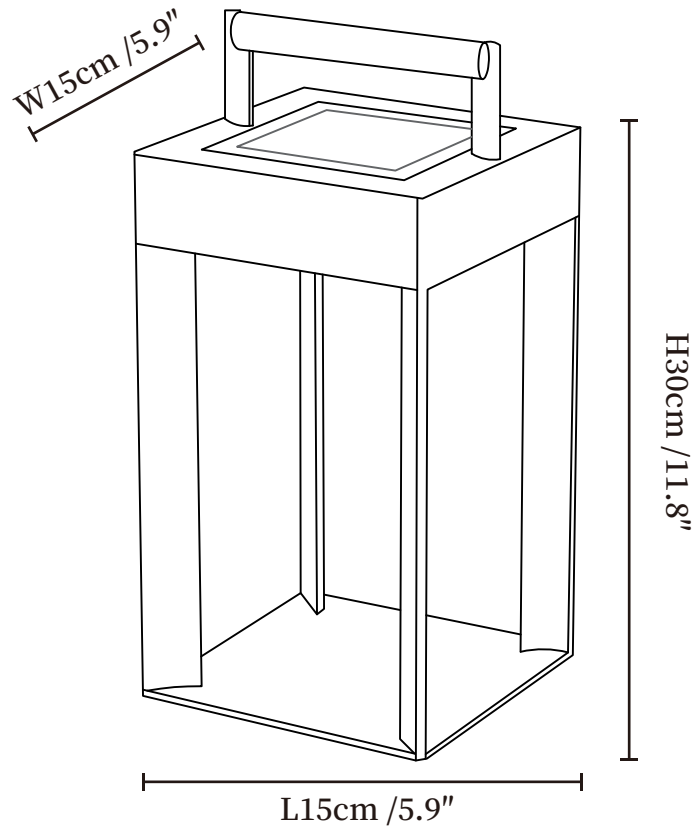

SPECIFICATION SHEET

SPECIFICATION DETAILS

*For custom options, consult factory for details

Fixture Dimensions	L 5.9" x W 5.9" x H 11.8"
Light source	Integrated LED
Wattage	15W
Voltage	Solar power storage
Dimming	Dimming is not supported
CRI(Ra)	80CRI
Control method	Handheld Remote Switch.
LED Rated Life	30000 hours
Color Temperature	Warm Light (3000K), Neutral Light (4000K), Cool Light (6000K)
Finishes	Silver gray
Shade Details	White.
Material	Stainless Steel, Acrylic.
Cord Length	No

SPECIFICATION SHEET

SPECIFICATION DETAILS

*For custom options, consult factory for details

Fixture Dimensions	L 5.9" x W 5.9" x H 19.7"
Light source	Integrated LED
Wattage	15W
Voltage	Solar power storage
Dimming	Dimming is not supported
CRI(Ra)	80CRI
Control method	Handheld Remote Switch.
LED Rated Life	30000 hours
Color Temperature	Warm Light (3000K), Neutral Light (4000K), Cool Light (6000K)
Finishes	Silver gray
Shade Details	White.
Material	Stainless Steel, Acrylic.
Cord Length	No
