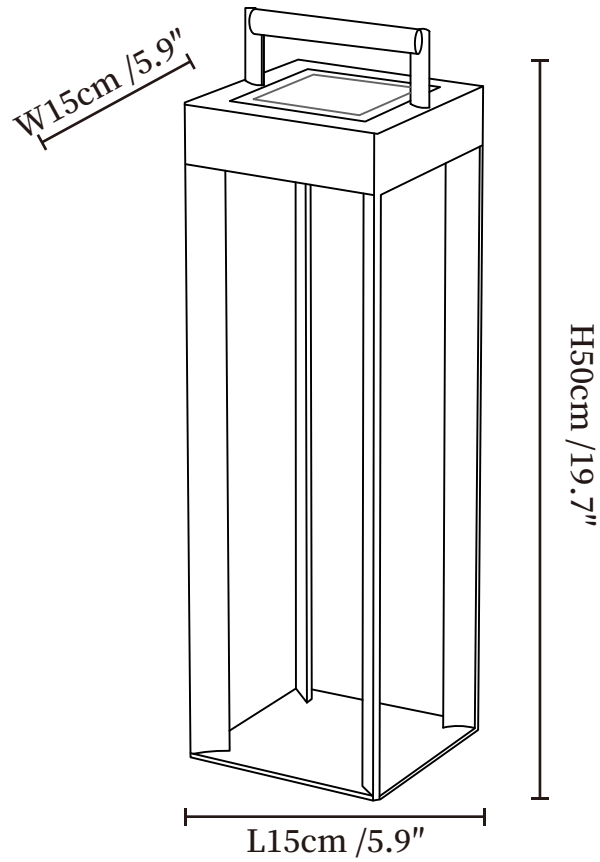

SPECIFICATION SHEET

SPECIFICATION DETAILS

*For custom options, consult factory for details

Fixture Dimensions	L 5.9" x W 5.9" x H 11.8"
Light source	Integrated LED
Wattage	15W
Voltage	Solar power storage
Dimming	Dimming is not supported
CRI(Ra)	80CRI
Control method	Handheld Remote Switch.
LED Rated Life	30000 hours
Color Temperature	Warm Light (3000K), Neutral Light (4000K), Cool Light (6000K)
Finishes	Silver gray
Shade Details	White.
Material	Stainless Steel, Acrylic.
Cord Length	No

SPECIFICATION SHEET

SPECIFICATION DETAILS

*For custom options, consult factory for details

Fixture Dimensions	L 5.9" x W 5.9" x H 19.7"
Light source	Integrated LED
Wattage	15W
Voltage	Solar power storage
Dimming	Dimming is not supported
CRI(Ra)	80CRI
Control method	Handheld Remote Switch.
LED Rated Life	30000 hours
Color Temperature	Warm Light (3000K), Neutral Light (4000K), Cool Light (6000K)
Finishes	Silver gray
Shade Details	White.
Material	Stainless Steel, Acrylic.
Cord Length	No
