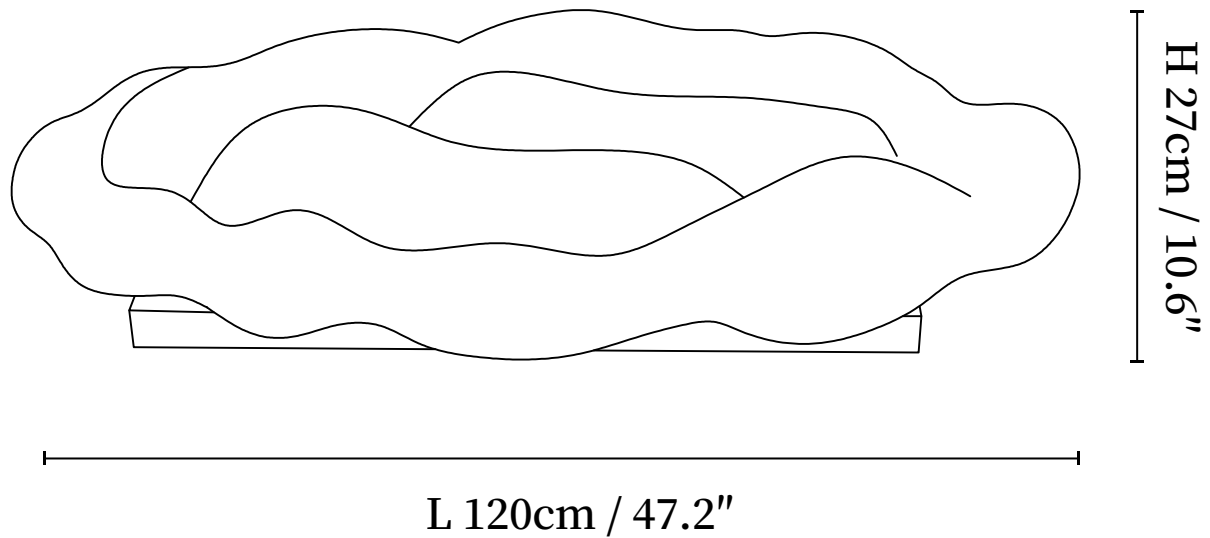

## SPECIFICATION DETAILS

\*For custom options, consult factory for details

<b>Fixture Dimensions</b>	L 31.5" x W 15.7" x H 9.7"
<b>Light source</b>	Integrated LED
<b>Wattage</b>	~10W
<b>Voltage</b>	AC 110-240V
<b>Dimming</b>	Not supported
<b>CRI(Ra)</b>	90+CRI
<b>LED Rated Life</b>	30000 hours
<b>Control method</b>	Compatible with common wall switches (not included).
<b>Color Temperature</b>	Warm Light (3000K), Neutral Light (4000K), Cool Light (6000K)
<b>Finishes</b>	White.
<b>Shade Details</b>	White.

## SPECIFICATION DETAILS

\*For custom options, consult factory for details

SKU	VKO1-240817-02
Fixture Dimensions	L 47.2" x W 22.8" x H 10.6"
Light source	Integrated LED
Wattage	~10W
Voltage	AC 110-240V
Dimming	Not supported
CRI(Ra)	90+CRI
LED Rated Life	30000 hours
Control method	Compatible with common wall switches (not included).
Color Temperature	Warm Light (3000K), Neutral Light (4000K), Cool Light (6000K)
Finishes	White.
Shade Details	White.
Material	Metal, Carbon steel, PE.
Warranty	Compatible with North America, Saudi Arabia, Europe, Australia Certification.