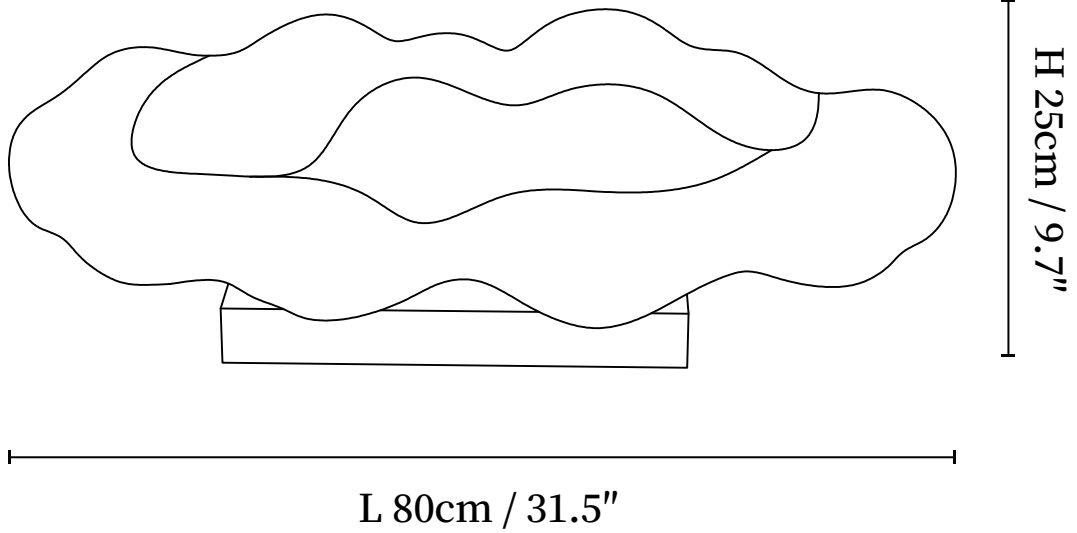

## SPECIFICATION DETAILS

\*For custom options, consult factory for details

<b>Fixture Dimensions</b>	L 31.5" x W 15.7" x H 9.7"
<b>Light source</b>	Integrated LED
<b>Wattage</b>	~10W
<b>Voltage</b>	AC 110-240V
<b>Dimming</b>	Not supported
<b>CRI(Ra)</b>	90+CRI
<b>LED Rated Life</b>	30000 hours
<b>Control method</b>	Compatible with common wall switches (not included).
<b>Color Temperature</b>	Warm Light (3000K), Neutral Light (4000K), Cool Light (6000K)
<b>Finishes</b>	White.
<b>Shade Details</b>	White.

## SPECIFICATION DETAILS

\*For custom options, consult factory for details

SKU	VKO1-240817-02
Fixture Dimensions	L 47.2" x W 22.8" x H 10.6"
Light source	Integrated LED
Wattage	~10W
Voltage	AC 110-240V
Dimming	Not supported
CRI(Ra)	90+CRI
LED Rated Life	30000 hours
Control method	Compatible with common wall switches (not included).
Color Temperature	Warm Light (3000K), Neutral Light (4000K), Cool Light (6000K)
Finishes	White.
Shade Details	White.
Material	Metal, Carbon steel, PE.
Warranty	Compatible with North America, Saudi Arabia, Europe, Australia Certification.