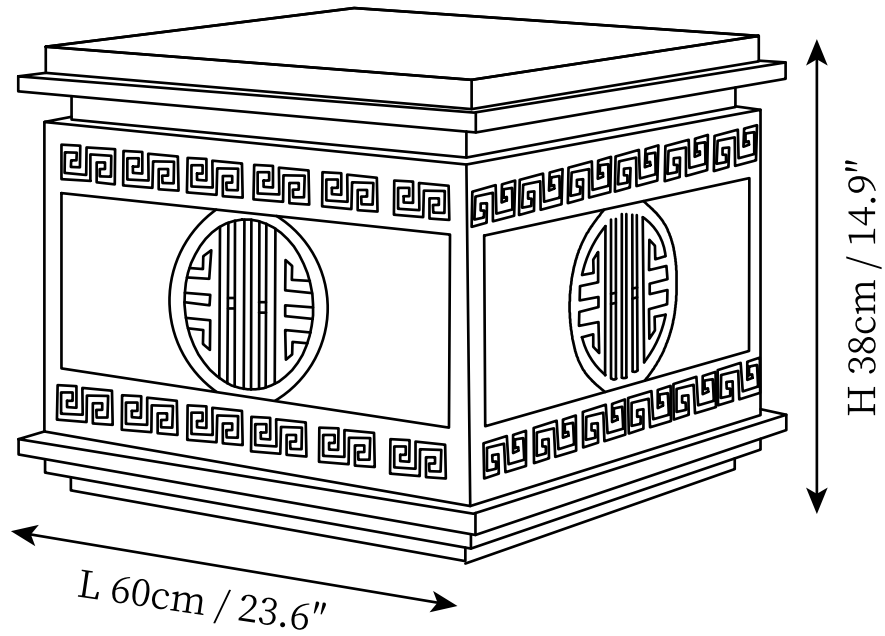

## SPECIFICATION DETAILS

\*For custom options, consult factory for details

Fixture Dimensions	D 23.6" x H 14.9"
Light source	Integrated LED
Wattage	20W
Voltage	AC 110-240V
Color Temperature	3000K
CRI(Ra)	80CRI
Mounting	Floor
Driver Required	Yes
Optional Color Temps	Warm Light (3000K), Neutral Light (4000K), Cool Light (6000K)
LED Rated Life	Based on bulb life (we do not supply bulbs)
Dimming	30000 hours
Finishes	Brown
Shade Details	White
Material	Metal, Alabaster.
Wire Length	78.7"
Wire Type	Wire with switch plug