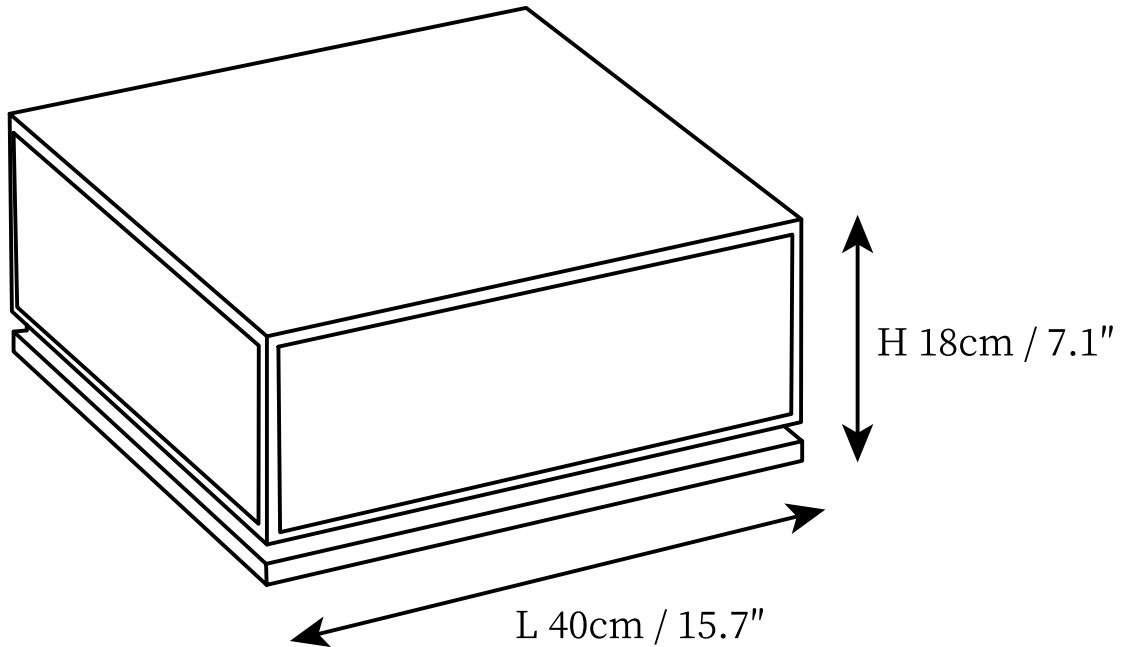

SPECIFICATION SHEET

SPECIFICATION DETAILS

*For custom options, consult factory for details

Fixture Dimensions	D 15.7" x H 7.1"
Light source	Integrated LED
Wattage	20W
Voltage	AC 110-240V
Color Temperature	3000K
CRI(Ra)	80CRI
Mounting	Floor
Driver Required	Yes
Optional Color Temps	Warm Light (3000K), Neutral Light (4000K), Cool Light (6000K)
LED Rated Life	Based on bulb life (we do not supply bulbs)
Dimming	30000 hours
Finishes	Black
Shade Details	White
Material	Stainless steel, Acrylic.
Wire Length	78.7"
Wire Type	Wire with switch plug