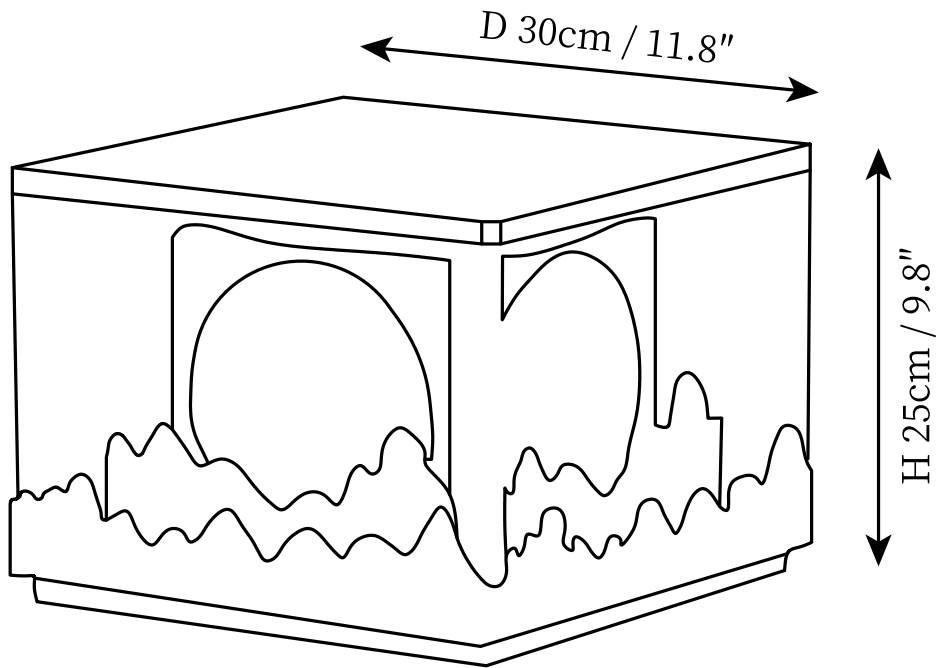

SPECIFICATION SHEET

SPECIFICATION DETAILS

*For custom options, consult factory for details

Fixture Dimensions	D 11.8" x H 9.8"
Light source	Integrated LED
Wattage	12W
Voltage	AC 110-240V
Color Temperature	3000K
CRI(Ra)	80CRI
Mounting	Floor
Driver Required	Yes
Optional Color Temps	Warm Light (3000K), Neutral Light (4000K), Cool Light (6000K)
LED Rated Life	Based on bulb life (we do not supply bulbs)
Dimming	30000 hours
Finishes	Black
Shade Details	Black
Material	Stainless Steel, Acrylic.
Wire Length	78.7"
Wire Type	Wire with switch plug

SPECIFICATION SHEET

SPECIFICATION DETAILS

*For custom options, consult factory for details

Fixture Dimensions	D 15.7" x H 8.3"
Light source	Integrated LED
Wattage	20W
Voltage	AC 110-240V
Color Temperature	3000K
CRI(Ra)	80CRI
Mounting	Floor
Driver Required	Yes
Optional Color Temps	Warm Light (3000K), Neutral Light (4000K), Cool Light (6000K)
LED Rated Life	Based on bulb life (we do not supply bulbs)
Dimming	30000 hours
Finishes	Black
Shade Details	Black
Material	Stainless Steel, Acrylic.
Wire Length	78.7"
Wire Type	Wire with switch plug