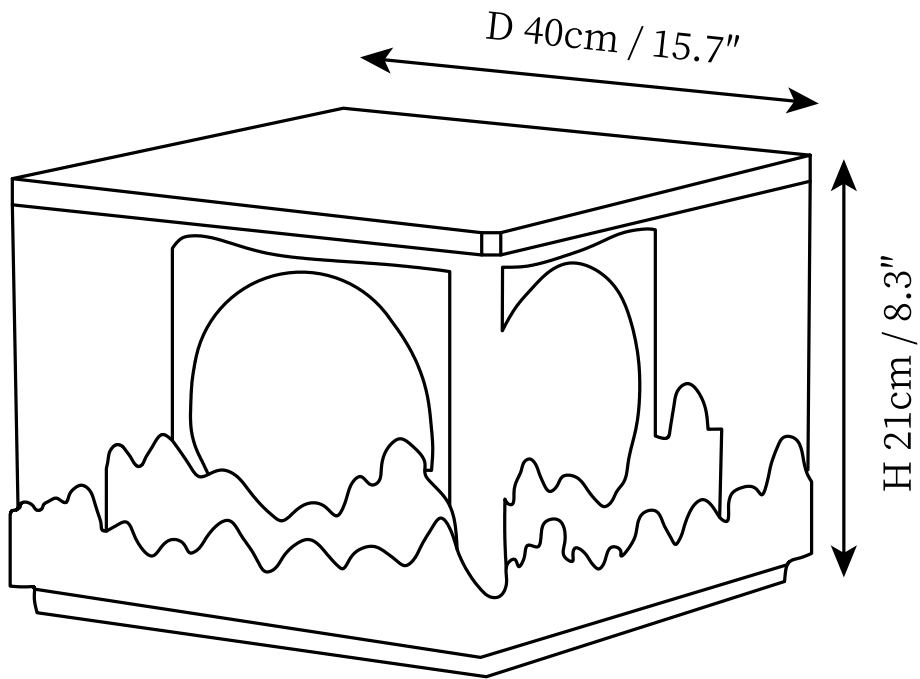

SPECIFICATION SHEET

SPECIFICATION DETAILS

*For custom options, consult factory for details

Fixture Dimensions	D 11.8" x H 9.8"
Light source	Integrated LED
Wattage	12W
Voltage	AC 110-240V
Color Temperature	3000K
CRI(Ra)	80CRI
Mounting	Floor
Driver Required	Yes
Optional Color Temps	Warm Light (3000K), Neutral Light (4000K), Cool Light (6000K)
LED Rated Life	Based on bulb life (we do not supply bulbs)
Dimming	30000 hours
Finishes	Black
Shade Details	Black
Material	Stainless Steel, Acrylic.
Wire Length	78.7"
Wire Type	Wire with switch plug

SPECIFICATION SHEET

SPECIFICATION DETAILS

*For custom options, consult factory for details

Fixture Dimensions	D 15.7" x H 8.3"
Light source	Integrated LED
Wattage	20W
Voltage	AC 110-240V
Color Temperature	3000K
CRI(Ra)	80CRI
Mounting	Floor
Driver Required	Yes
Optional Color Temps	Warm Light (3000K), Neutral Light (4000K), Cool Light (6000K)
LED Rated Life	Based on bulb life (we do not supply bulbs)
Dimming	30000 hours
Finishes	Black
Shade Details	Black
Material	Stainless Steel, Acrylic.
Wire Length	78.7"
Wire Type	Wire with switch plug