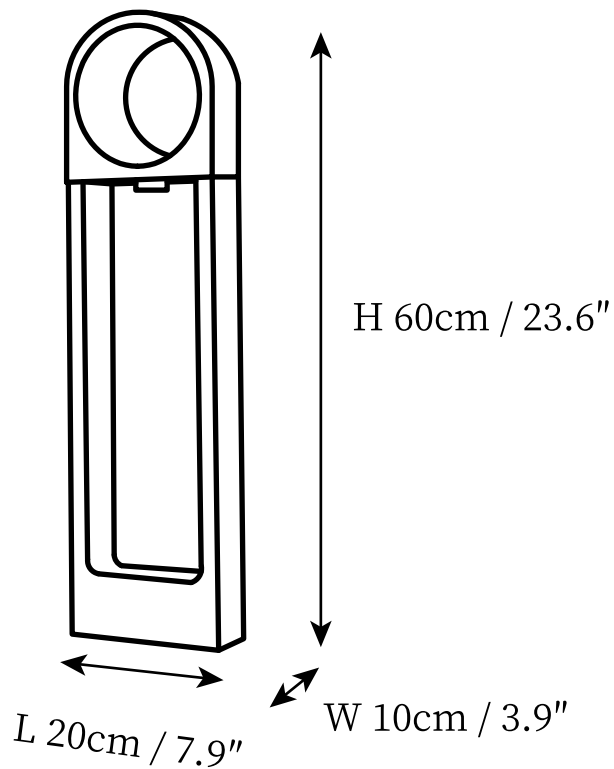

SPECIFICATION SHEET

SPECIFICATION DETAILS

*For custom options, consult factory for details

Fixture Dimensions	D 7.9" x H 23.6"
Light source	Integrated LED
Wattage	~12 W
Voltage	AC 110-240V
Color Temperature	3000K
CRI(Ra)	80CRI
Mounting	Floor
Driver Required	Yes
Optional Color Temps	Warm Light (3000K), Neutral Light (4500K), Cool Light (6000K)
LED Rated Life	Based on bulb life (we do not supply bulbs)
Dimming	30000 hours
Finishes	Black.
Shade Details	White.
Material	Aluminum, Acrylic.
Wire Length	78.7"
Wire Type	Wire with switch plug