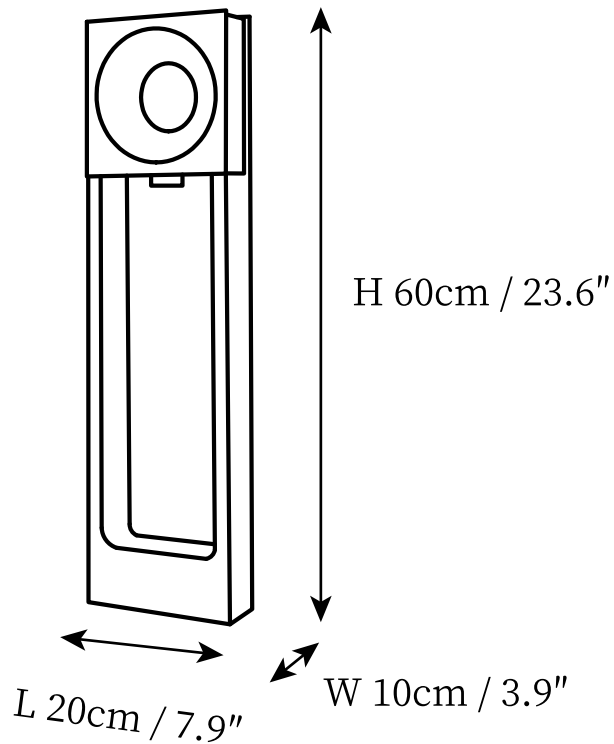

SPECIFICATION SHEET

SPECIFICATION DETAILS

*For custom options, consult factory for details

Fixture Dimensions	D 7.9" x H 23.6"
Light source	Integrated LED
Wattage	~12 W
Voltage	AC 110-240V
Color Temperature	3000K
CRI(Ra)	80CRI
Mounting	Floor
Driver Required	Yes
Optional Color Temps	Warm Light (3000K), Neutral Light (4500K), Cool Light (6000K)
LED Rated Life	Based on bulb life (we do not supply bulbs)
Dimming	30000 hours
Finishes	Black.
Shade Details	White.
Material	Aluminum, Acrylic.
Wire Length	78.7"
Wire Type	Wire with switch plug