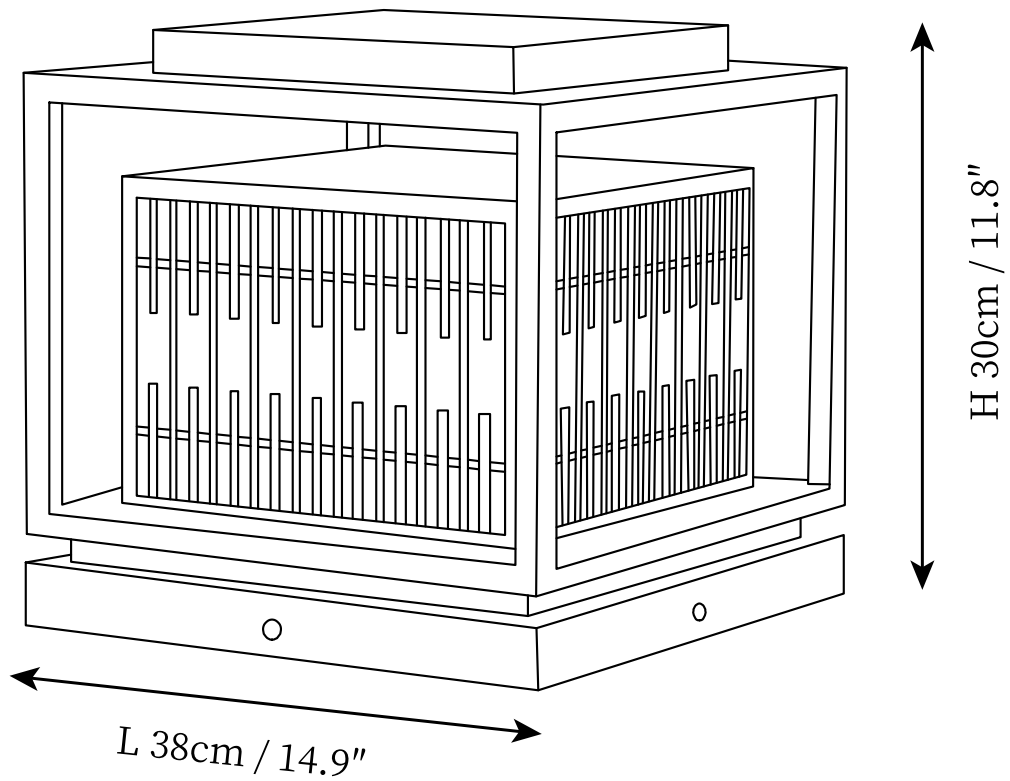

SPECIFICATION SHEET

SPECIFICATION DETAILS

*For custom options, consult factory for details

Fixture Dimensions	D 14.9" x H 11.8"
Light source	Integrated LED
Wattage	15W
Voltage	AC 110-240V
Color Temperature	3000K
CRI(Ra)	80CRI
Mounting	Floor
Driver Required	Yes
Optional Color Temps	Warm Light (3000K), Neutral Light (4000K), Cool Light (6000K)
LED Rated Life	Based on bulb life (we do not supply bulbs)
Dimming	30000 hours
Finishes	Black
Shade Details	White
Material	Metal, Alabaster
Wire Length	78.7"
Wire Type	Wire with switch plug