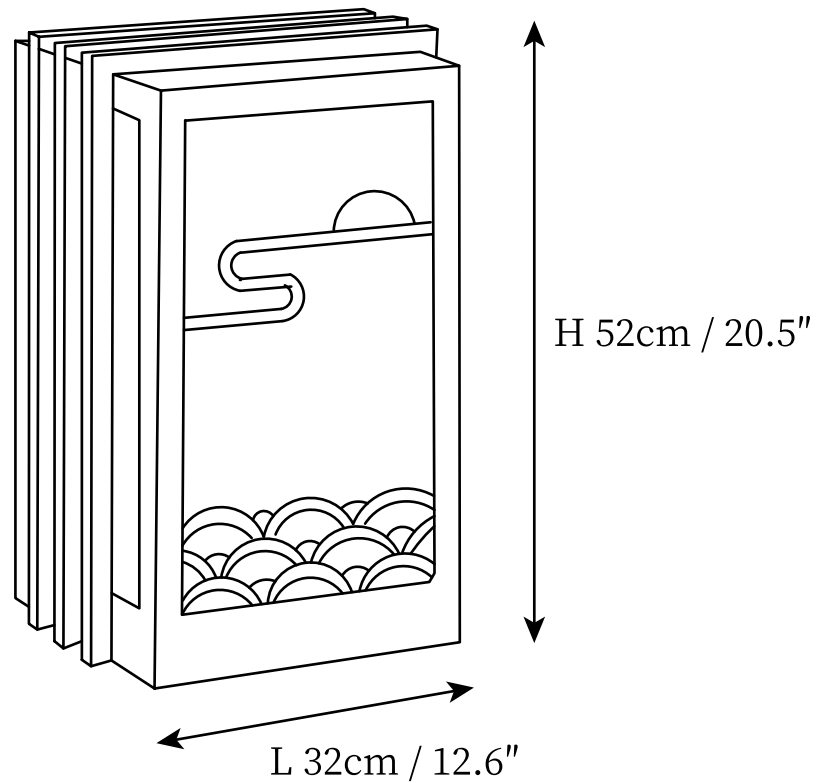

SPECIFICATION SHEET

SPECIFICATION DETAILS

*For custom options, consult factory for details

Fixture Dimensions	D 12.6" x H 20.5"
Light source	Integrated LED
Wattage	15W
Voltage	AC 110-240V
Color Temperature	3000K
CRI(Ra)	80CRI
Mounting	Floor
Driver Required	Yes
Optional Color Temps	Warm Light (3000K), Neutral Light (4000K), Cool Light (6000K)
LED Rated Life	Based on bulb life (we do not supply bulbs)
Dimming	30000 hours
Finishes	Black
Shade Details	White
Material	Stainless steel, Acrylic
Wire Length	78.7"
Wire Type	Wire with switch plug

SPECIFICATION SHEET

SPECIFICATION DETAILS

*For custom options, consult factory for details

Fixture Dimensions	D 7.9" x H 27.6"
Light source	Integrated LED
Wattage	30W
Voltage	AC 110-240V
Color Temperature	3000K
CRI(Ra)	80CRI
Mounting	Floor
Driver Required	Yes
Optional Color Temps	Warm Light (3000K), Neutral Light (4000K), Cool Light (6000K)
LED Rated Life	Based on bulb life (we do not supply bulbs)
Dimming	30000 hours
Finishes	Black
Shade Details	White
Material	Stainless steel, Acrylic
Wire Length	78.7"
Wire Type	Wire with switch plug