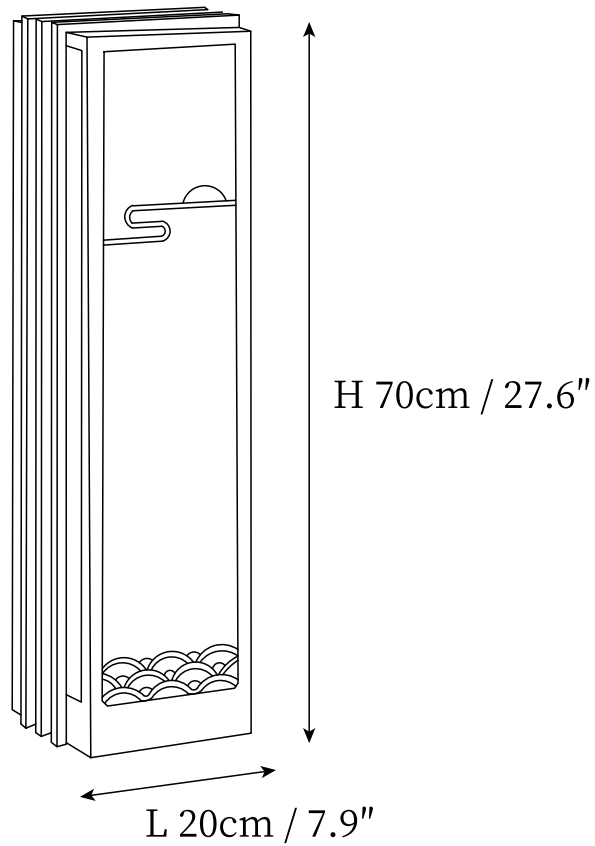

SPECIFICATION SHEET

SPECIFICATION DETAILS

*For custom options, consult factory for details

Fixture Dimensions	D 12.6" x H 20.5"
Light source	Integrated LED
Wattage	15W
Voltage	AC 110-240V
Color Temperature	3000K
CRI(Ra)	80CRI
Mounting	Floor
Driver Required	Yes
Optional Color Temps	Warm Light (3000K), Neutral Light (4000K), Cool Light (6000K)
LED Rated Life	Based on bulb life (we do not supply bulbs)
Dimming	30000 hours
Finishes	Black
Shade Details	White
Material	Stainless steel, Acrylic
Wire Length	78.7"
Wire Type	Wire with switch plug

SPECIFICATION SHEET

SPECIFICATION DETAILS

*For custom options, consult factory for details

Fixture Dimensions	D 7.9" x H 27.6"
Light source	Integrated LED
Wattage	30W
Voltage	AC 110-240V
Color Temperature	3000K
CRI(Ra)	80CRI
Mounting	Floor
Driver Required	Yes
Optional Color Temps	Warm Light (3000K), Neutral Light (4000K), Cool Light (6000K)
LED Rated Life	Based on bulb life (we do not supply bulbs)
Dimming	30000 hours
Finishes	Black
Shade Details	White
Material	Stainless steel, Acrylic
Wire Length	78.7"
Wire Type	Wire with switch plug