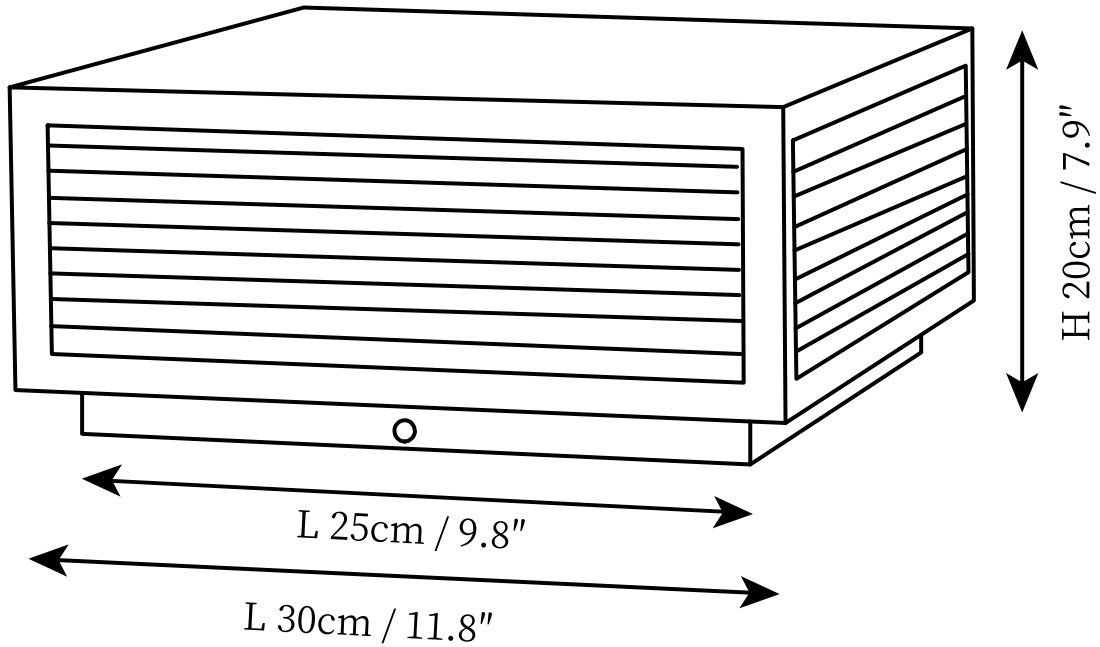

SPECIFICATION SHEET

SPECIFICATION DETAILS

*For custom options, consult factory for details

Fixture Dimensions	D 9.8" x H 6.5"
Light source	Integrated LED
Wattage	15W
Voltage	AC 110-240V
Color Temperature	3000K
CRI(Ra)	80CRI
Mounting	Floor
Driver Required	Yes
Optional Color Temps	Warm Light (3000K), Neutral Light (4000K), Cool Light (6000K)
LED Rated Life	Based on bulb life (we do not supply bulbs)
Dimming	30000 hours
Finishes	Black
Shade Details	Transparent
Material	Metal, Acrylic.
Wire Length	78.7"
Wire Type	Wire with switch plug

SPECIFICATION SHEET

SPECIFICATION DETAILS

*For custom options, consult factory for details

Fixture Dimensions	D 11.8" x H 7.9"
Light source	Integrated LED
Wattage	25W
Voltage	AC 110-240V
Color Temperature	3000K
CRI(Ra)	80CRI
Mounting	Floor
Driver Required	Yes
Optional Color Temps	Warm Light (3000K), Neutral Light (4000K), Cool Light (6000K)
LED Rated Life	Based on bulb life (we do not supply bulbs)
Dimming	30000 hours
Finishes	Black
Shade Details	Transparent
Material	Metal, Acrylic.
Wire Length	78.7"
Wire Type	Wire with switch plug