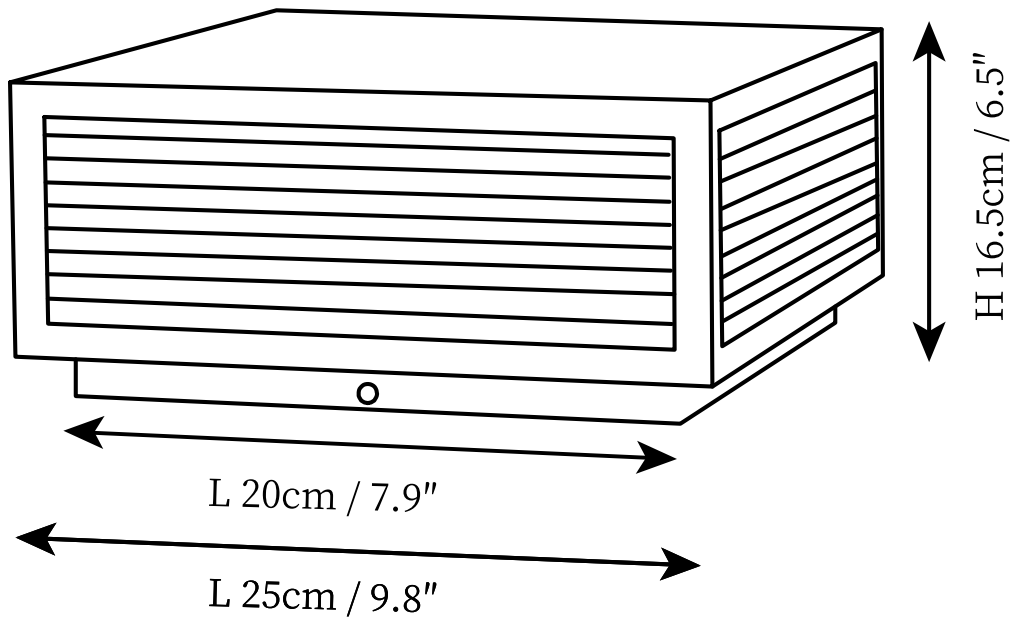

SPECIFICATION SHEET

SPECIFICATION DETAILS

*For custom options, consult factory for details

Fixture Dimensions	D 9.8" x H 6.5"
Light source	Integrated LED
Wattage	15W
Voltage	AC 110-240V
Color Temperature	3000K
CRI(Ra)	80CRI
Mounting	Floor
Driver Required	Yes
Optional Color Temps	Warm Light (3000K), Neutral Light (4000K), Cool Light (6000K)
LED Rated Life	Based on bulb life (we do not supply bulbs)
Dimming	30000 hours
Finishes	Black
Shade Details	Transparent
Material	Metal, Acrylic.
Wire Length	78.7"
Wire Type	Wire with switch plug

SPECIFICATION SHEET

SPECIFICATION DETAILS

*For custom options, consult factory for details

Fixture Dimensions	D 11.8" x H 7.9"
Light source	Integrated LED
Wattage	25W
Voltage	AC 110-240V
Color Temperature	3000K
CRI(Ra)	80CRI
Mounting	Floor
Driver Required	Yes
Optional Color Temps	Warm Light (3000K), Neutral Light (4000K), Cool Light (6000K)
LED Rated Life	Based on bulb life (we do not supply bulbs)
Dimming	30000 hours
Finishes	Black
Shade Details	Transparent
Material	Metal, Acrylic.
Wire Length	78.7"
Wire Type	Wire with switch plug