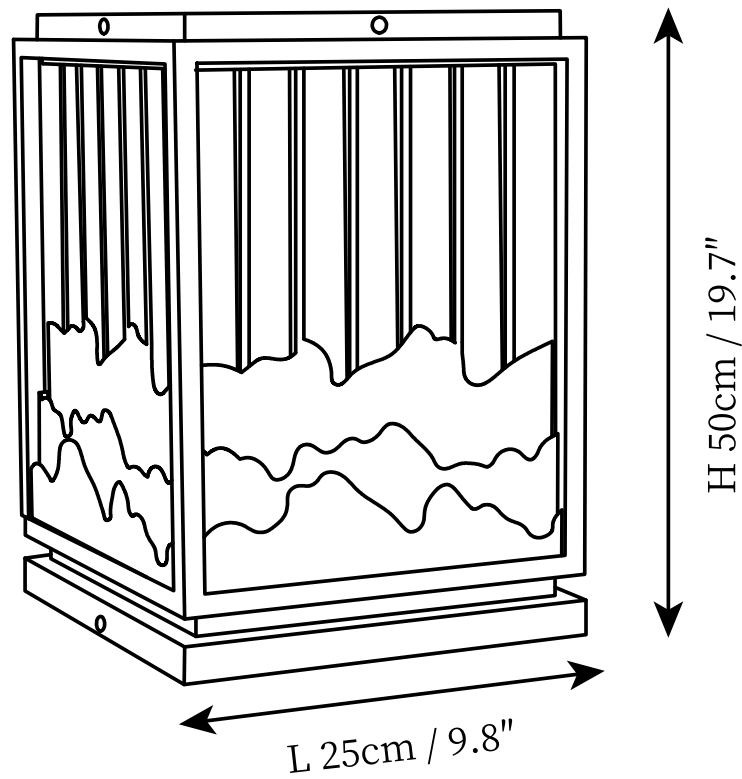

SPECIFICATION SHEET

SPECIFICATION DETAILS

*For custom options, consult factory for details

Fixture Dimensions	D 9.8" x H 19.7"
Light source	Integrated LED
Wattage	- 20W
Voltage	AC 110-240V
Color Temperature	3000K
CRI(Ra)	80CRI
Mounting	Floor
Driver Required	Yes
Optional Color Temps	Warm Light (3000K), Neutral Light (4000K), Cool Light (6000K)
LED Rated Life	Based on bulb life (we do not supply bulbs)
Dimming	30000 hours
Finishes	Brown
Shade Details	White
Material	Metal, Acrylic.
Wire Length	78.7"
Wire Type	Wire with switch plug