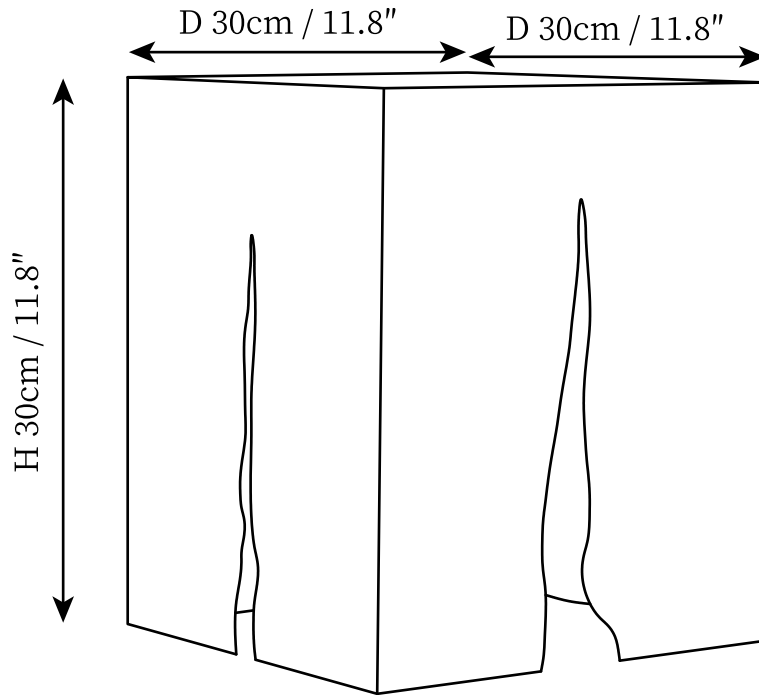

SPECIFICATION SHEET

SPECIFICATION DETAILS

*For custom options, consult factory for details

| | |
|-----------------------------|---|
| Fixture Dimensions | D 11.8" x H 11.8" |
| Light source | Integrated LED |
| Wattage | 20W |
| Voltage | AC 110-240V |
| Color Temperature | 3000K |
| CRI(Ra) | 80CRI |
| Mounting | Floor |
| Driver Required | Yes |
| Optional Color Temps | Warm Light (3000K), Neutral Light (4000K), Cool Light (6000K) |
| LED Rated Life | Based on bulb life (we do not supply bulbs) |
| Dimming | 30000 hours |
| Finishes | Rust Color. |
| Shade Details | Rust Color. |
| Material | Metal. |
| Wire Length | 78.7" |
| Wire Type | Wire with switch plug |

SPECIFICATION SHEET

SPECIFICATION DETAILS

*For custom options, consult factory for details

| | |
|-----------------------------|---|
| Fixture Dimensions | D 11.8" x H 23.6" |
| Light source | Integrated LED |
| Wattage | 35W |
| Voltage | AC 110-240V |
| Color Temperature | 3000K |
| CRI(Ra) | 80CRI |
| Mounting | Floor |
| Driver Required | Yes |
| Optional Color Temps | Warm Light (3000K), Neutral Light (4000K), Cool Light (6000K) |
| LED Rated Life | Based on bulb life (we do not supply bulbs) |
| Dimming | 30000 hours |
| Finishes | Rust Color. |
| Shade Details | Rust Color. |
| Material | Metal. |
| Wire Length | 78.7" |
| Wire Type | Wire with switch plug |