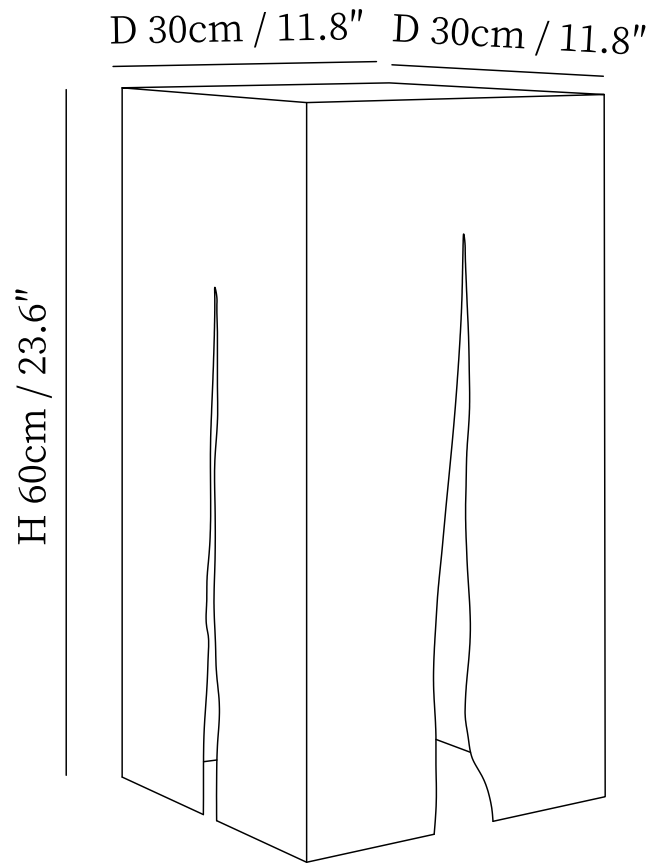

SPECIFICATION SHEET

SPECIFICATION DETAILS

*For custom options, consult factory for details

| | |
|-----------------------------|---|
| Fixture Dimensions | D 11.8" x H 11.8" |
| Light source | Integrated LED |
| Wattage | 20W |
| Voltage | AC 110-240V |
| Color Temperature | 3000K |
| CRI(Ra) | 80CRI |
| Mounting | Floor |
| Driver Required | Yes |
| Optional Color Temps | Warm Light (3000K), Neutral Light (4000K), Cool Light (6000K) |
| LED Rated Life | Based on bulb life (we do not supply bulbs) |
| Dimming | 30000 hours |
| Finishes | Rust Color. |
| Shade Details | Rust Color. |
| Material | Metal. |
| Wire Length | 78.7" |
| Wire Type | Wire with switch plug |

SPECIFICATION SHEET

SPECIFICATION DETAILS

*For custom options, consult factory for details

| | |
|-----------------------------|---|
| Fixture Dimensions | D 11.8" x H 23.6" |
| Light source | Integrated LED |
| Wattage | 35W |
| Voltage | AC 110-240V |
| Color Temperature | 3000K |
| CRI(Ra) | 80CRI |
| Mounting | Floor |
| Driver Required | Yes |
| Optional Color Temps | Warm Light (3000K), Neutral Light (4000K), Cool Light (6000K) |
| LED Rated Life | Based on bulb life (we do not supply bulbs) |
| Dimming | 30000 hours |
| Finishes | Rust Color. |
| Shade Details | Rust Color. |
| Material | Metal. |
| Wire Length | 78.7" |
| Wire Type | Wire with switch plug |