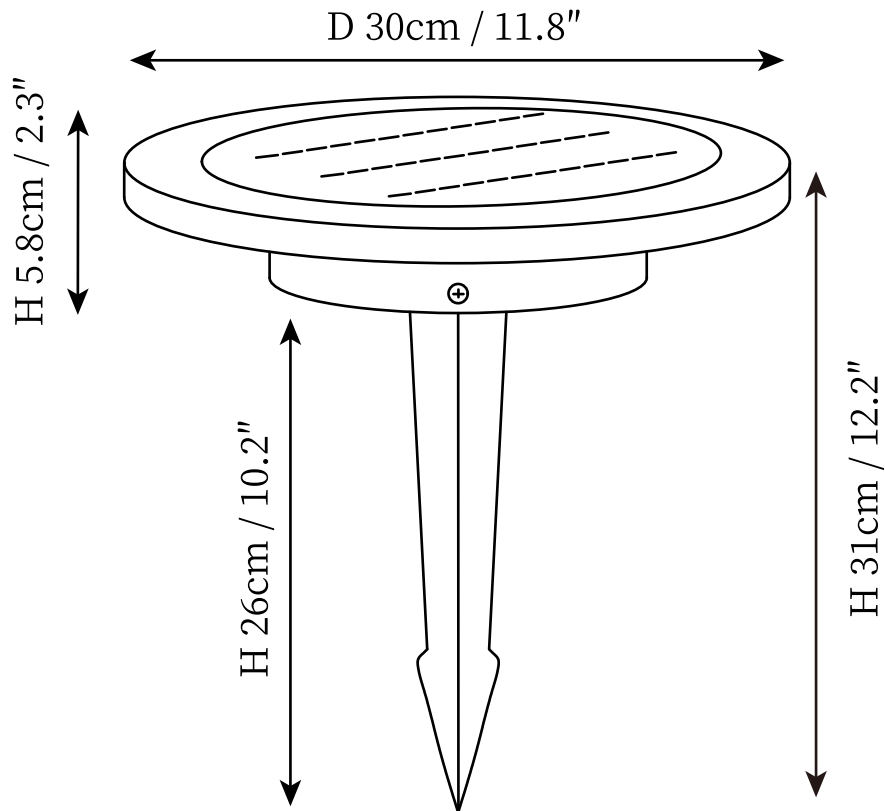

SPECIFICATION SHEET

SPECIFICATION DETAILS

*For custom options, consult factory for details

| | |
|-----------------------------|---|
| Fixture Dimensions | D 11.8" x H 12.2" |
| Light source | Integrated LED |
| Wattage | 12W |
| Voltage | AC 110-240V |
| Color Temperature | 3000K |
| CRI(Ra) | 80CRI |
| Mounting | Floor |
| Driver Required | Yes |
| Optional Color Temps | Warm Light (3000K), Neutral Light (4000K), Cool Light (6000K) |
| LED Rated Life | Based on bulb life (we do not supply bulbs) |
| Dimming | 30000 hours |
| Finishes | Black |
| Shade Details | Black |
| Material | Aluminum, Glass. |
| Wire Length | 78.7" |
| Wire Type | Wire with switch plug |