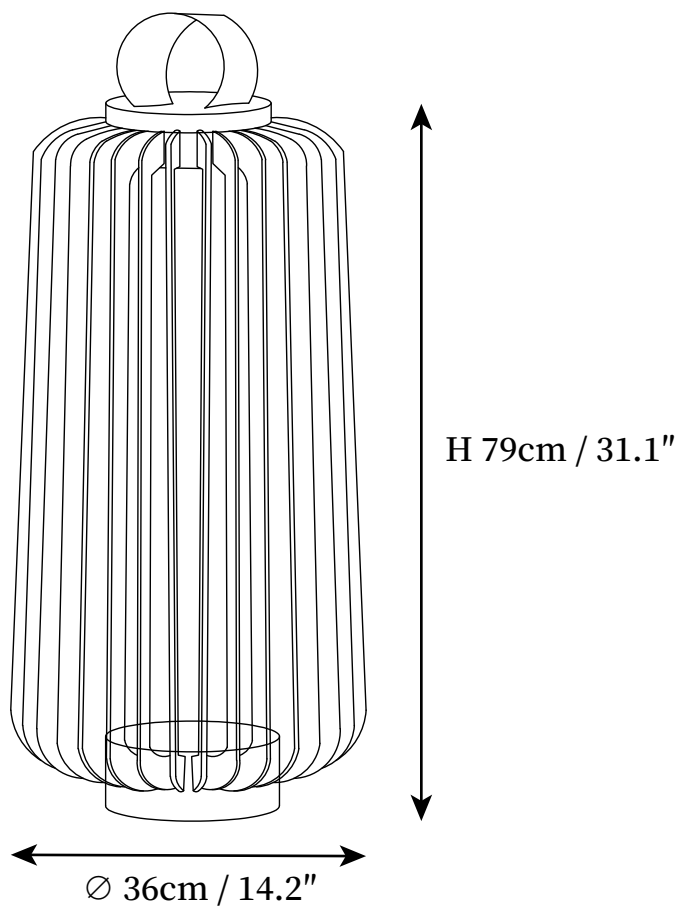

SPECIFICATION SHEET

SPECIFICATION DETAILS

*For custom options, consult factory for details

Fixture Dimensions	D 7.9" x H 9.1"
Light source	Integrated LED
Wattage	~ 5W
Voltage	AC 110-240V (Wired version) / DC 3.2V (Solar-powered version).
Dimming	Not supported
Control method	Common push switches or wall switches.
Finishes	Black.
Shade Details	Black.
Material	Metal, Stainless steel.

SPECIFICATION SHEET

SPECIFICATION DETAILS

*For custom options, consult factory for details

Fixture Dimensions	D 13" X H 15.4"
Light source	Integrated LED
Wattage	~ 5W
Voltage	AC 110-240V (Wired version) / DC 3.2V (Solar-powered version).
Dimming	Not supported
Control method	Common push switches or wall switches.
Finishes	Black.
Shade Details	Black.
Material	Metal, Stainless steel.

SPECIFICATION SHEET

SPECIFICATION DETAILS

*For custom options, consult factory for details

Fixture Dimensions	D 14.2" X H 31.1"
Light source	Integrated LED
Wattage	~ 5W
Voltage	AC 110-240V (Wired version) / DC 3.2V (Solar-powered version).
Dimming	Not supported
Control method	Common push switches or wall switches.
Finishes	Black.
Shade Details	Black.
Material	Metal, Stainless steel.