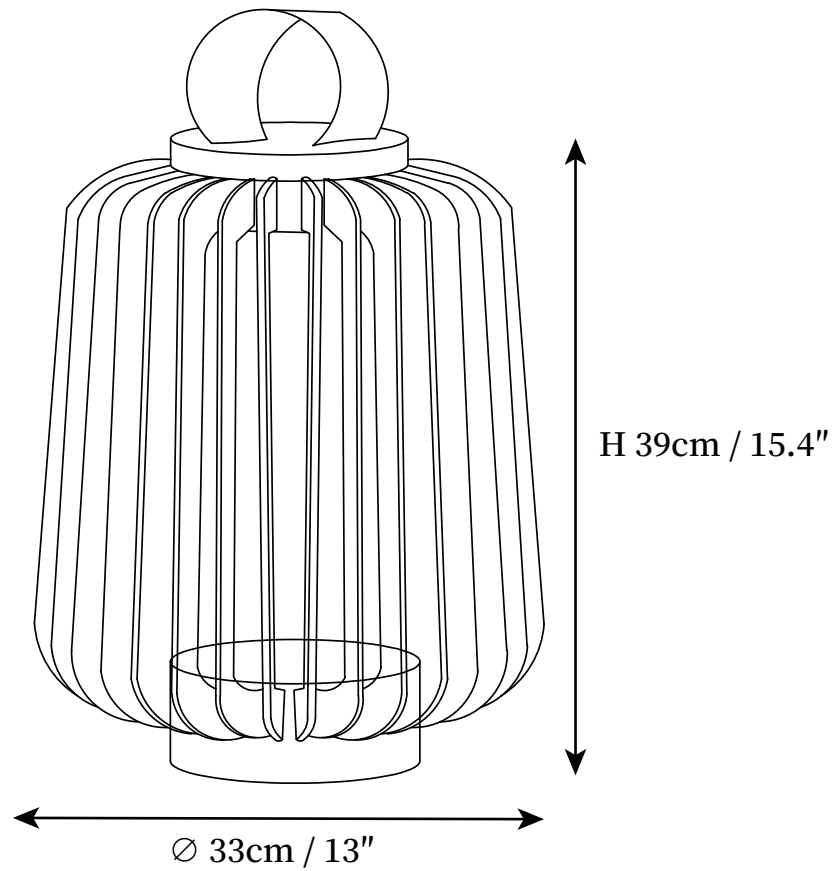

SPECIFICATION SHEET

SPECIFICATION DETAILS

*For custom options, consult factory for details

Fixture Dimensions	D 7.9" x H 9.1"
Light source	Integrated LED
Wattage	~ 5W
Voltage	AC 110-240V (Wired version) / DC 3.2V (Solar-powered version).
Dimming	Not supported
Control method	Common push switches or wall switches.
Finishes	Black.
Shade Details	Black.
Material	Metal, Stainless steel.

SPECIFICATION SHEET

SPECIFICATION DETAILS

*For custom options, consult factory for details

Fixture Dimensions	D 13" X H 15.4"
Light source	Integrated LED
Wattage	~ 5W
Voltage	AC 110-240V (Wired version) / DC 3.2V (Solar-powered version).
Dimming	Not supported
Control method	Common push switches or wall switches.
Finishes	Black.
Shade Details	Black.
Material	Metal, Stainless steel.

SPECIFICATION SHEET

SPECIFICATION DETAILS

*For custom options, consult factory for details

Fixture Dimensions	D 14.2" X H 31.1"
Light source	Integrated LED
Wattage	~ 5W
Voltage	AC 110-240V (Wired version) / DC 3.2V (Solar-powered version).
Dimming	Not supported
Control method	Common push switches or wall switches.
Finishes	Black.
Shade Details	Black.
Material	Metal, Stainless steel.