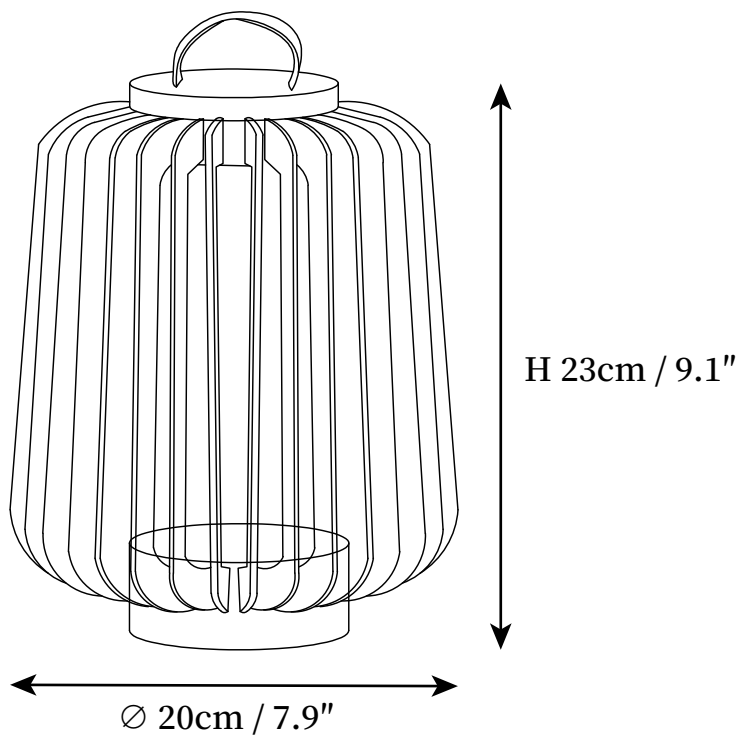

SPECIFICATION SHEET

SPECIFICATION DETAILS

*For custom options, consult factory for details

Fixture Dimensions	D 7.9" x H 9.1"
Light source	Integrated LED
Wattage	~ 5W
Voltage	AC 110-240V (Wired version) / DC 3.2V (Solar-powered version).
Dimming	Not supported
Control method	Common push switches or wall switches.
Finishes	Black.
Shade Details	Black.
Material	Metal, Stainless steel.

SPECIFICATION SHEET

SPECIFICATION DETAILS

*For custom options, consult factory for details

Fixture Dimensions	D 13" X H 15.4"
Light source	Integrated LED
Wattage	~ 5W
Voltage	AC 110-240V (Wired version) / DC 3.2V (Solar-powered version).
Dimming	Not supported
Control method	Common push switches or wall switches.
Finishes	Black.
Shade Details	Black.
Material	Metal, Stainless steel.

SPECIFICATION SHEET

SPECIFICATION DETAILS

*For custom options, consult factory for details

Fixture Dimensions	D 14.2" X H 31.1"
Light source	Integrated LED
Wattage	~ 5W
Voltage	AC 110-240V (Wired version) / DC 3.2V (Solar-powered version).
Dimming	Not supported
Control method	Common push switches or wall switches.
Finishes	Black.
Shade Details	Black.
Material	Metal, Stainless steel.