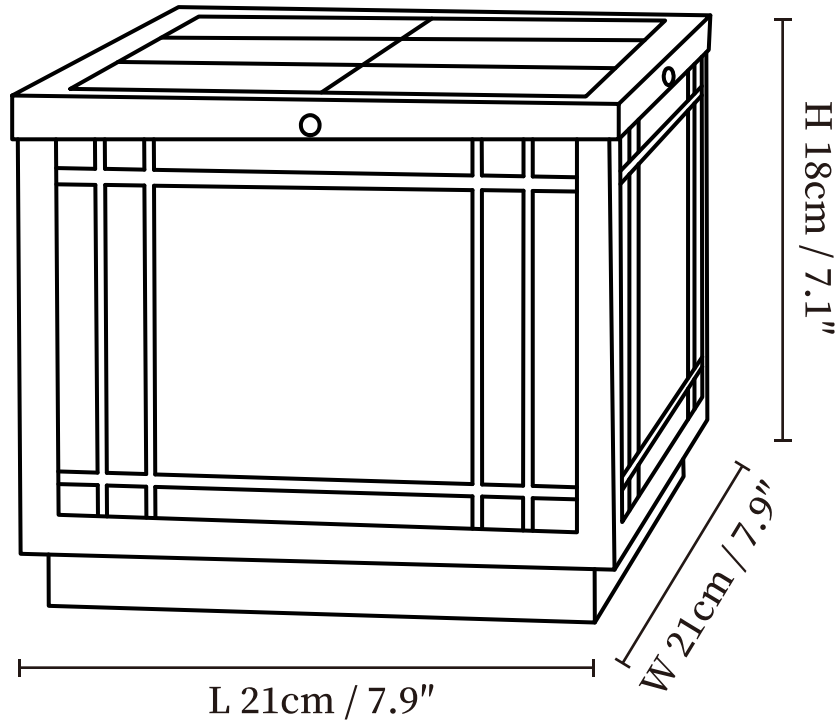

SPECIFICATION SHEET

SPECIFICATION DETAILS

*For custom options, consult factory for details

Fixture Dimensions	L 7.9" x W 7.9" x H 7.1"
Light source	Integrated LED
Wattage	~ 20W
Voltage	AC 110-240V.
Dimming	Not supported
Control method	In line ON / OFF switch.
CRI(Ra)	90+CRI
LED Rated Life	30000 hours
Color Temperature	Warm Light (3000K), Neutral Light (4000K), Cool Light (6000K)
Finishes	Black.
Shade Details	White.
Material	Stainless steel, Aluminum, Acrylic.
Cord Length	Supplied with switched plug cord, length ~59" (150cm).

SPECIFICATION SHEET

SPECIFICATION DETAILS

*For custom options, consult factory for details

Fixture Dimensions	L 9.8" x W 9.8" x H 7.1"
Light source	Integrated LED
Wattage	~ 20W
Voltage	AC 110-240V.
Dimming	Not supported
Control method	In line ON / OFF switch.
CRI(Ra)	90+CRI
LED Rated Life	30000 hours
Color Temperature	Warm Light (3000K), Neutral Light (4000K), Cool Light (6000K)
Finishes	Black.
Shade Details	White.
Material	Stainless steel, Aluminum, Acrylic.
Cord Length	Supplied with switched plug cord, length ~59" (150cm).

SPECIFICATION SHEET

SPECIFICATION DETAILS

*For custom options, consult factory for details

Fixture Dimensions	L 11.8" x W 11.8" x H 7.1", L 15.7" x W 15.7" x H 7.1"
Light source	Integrated LED
Wattage	~ 20W
Voltage	AC 110-240V.
Dimming	Not supported
Control method	In line ON / OFF switch.
CRI(Ra)	90+CRI
LED Rated Life	30000 hours
Color Temperature	Warm Light (3000K), Neutral Light (4000K), Cool Light (6000K)
Finishes	Black.
Shade Details	White.
Material	Stainless steel, Aluminum, Acrylic.
Cord Length	Supplied with switched plug cord, length ~59" (150cm).