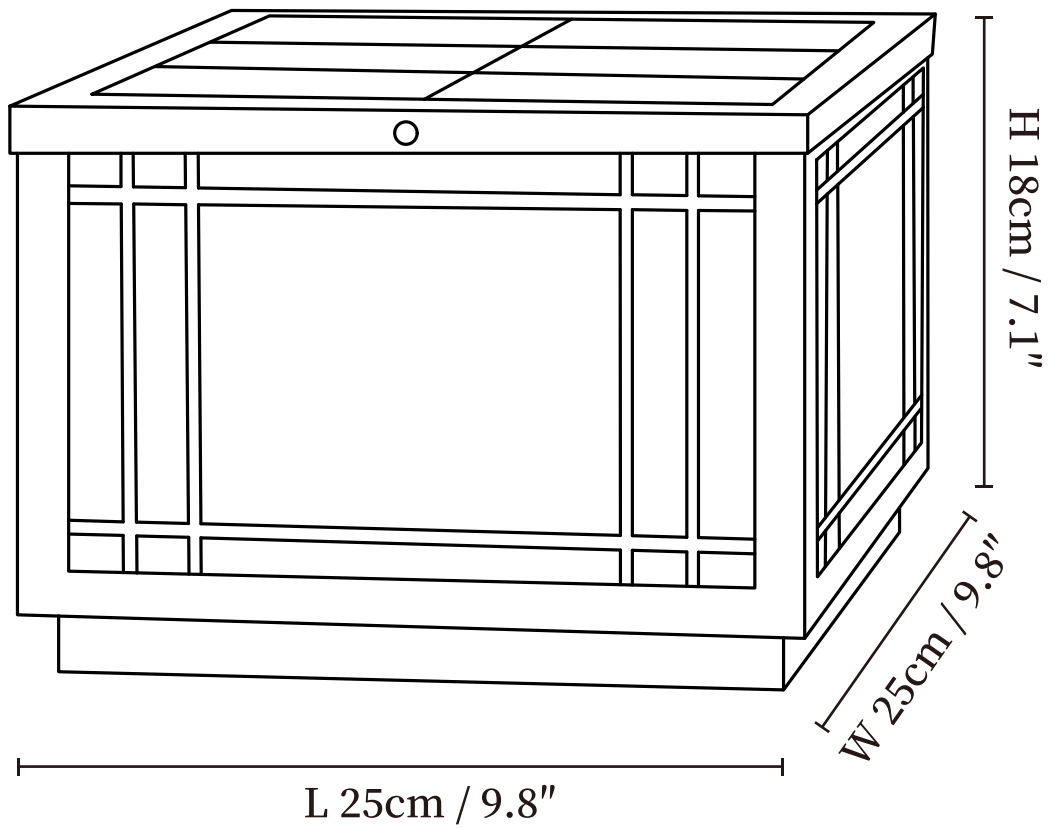

SPECIFICATION SHEET

SPECIFICATION DETAILS

*For custom options, consult factory for details

Fixture Dimensions	L 7.9" x W 7.9" x H 7.1"
Light source	Integrated LED
Wattage	~ 20W
Voltage	AC 110-240V.
Dimming	Not supported
Control method	In line ON / OFF switch.
CRI(Ra)	90+CRI
LED Rated Life	30000 hours
Color Temperature	Warm Light (3000K), Neutral Light (4000K), Cool Light (6000K)
Finishes	Black.
Shade Details	White.
Material	Stainless steel, Aluminum, Acrylic.
Cord Length	Supplied with switched plug cord, length ~59" (150cm).

SPECIFICATION SHEET

SPECIFICATION DETAILS

*For custom options, consult factory for details

Fixture Dimensions	L 9.8" x W 9.8" x H 7.1"
Light source	Integrated LED
Wattage	~ 20W
Voltage	AC 110-240V.
Dimming	Not supported
Control method	In line ON / OFF switch.
CRI(Ra)	90+CRI
LED Rated Life	30000 hours
Color Temperature	Warm Light (3000K), Neutral Light (4000K), Cool Light (6000K)
Finishes	Black.
Shade Details	White.
Material	Stainless steel, Aluminum, Acrylic.
Cord Length	Supplied with switched plug cord, length ~59" (150cm).

SPECIFICATION SHEET

SPECIFICATION DETAILS

*For custom options, consult factory for details

Fixture Dimensions	L 11.8" x W 11.8" x H 7.1", L 15.7" x W 15.7" x H 7.1"
Light source	Integrated LED
Wattage	~ 20W
Voltage	AC 110-240V.
Dimming	Not supported
Control method	In line ON / OFF switch.
CRI(Ra)	90+CRI
LED Rated Life	30000 hours
Color Temperature	Warm Light (3000K), Neutral Light (4000K), Cool Light (6000K)
Finishes	Black.
Shade Details	White.
Material	Stainless steel, Aluminum, Acrylic.
Cord Length	Supplied with switched plug cord, length ~59" (150cm).