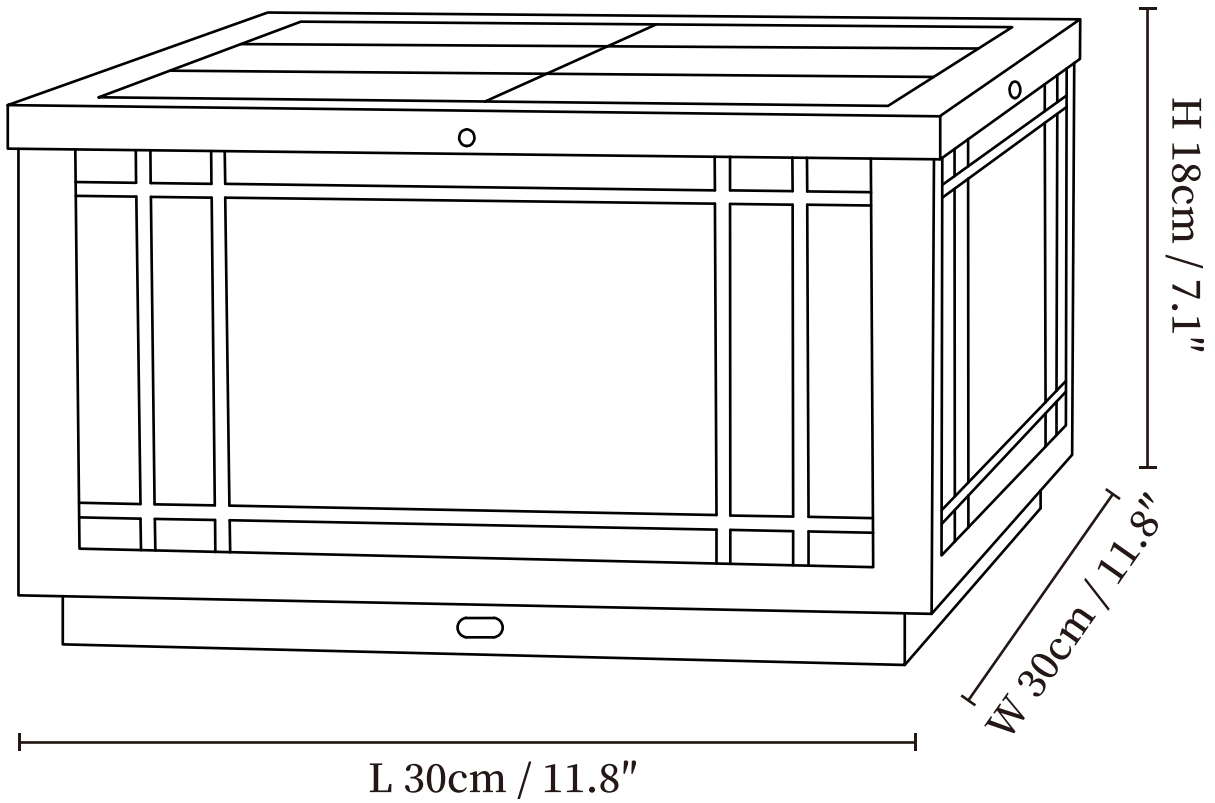

SPECIFICATION SHEET

SPECIFICATION DETAILS

*For custom options, consult factory for details

Fixture Dimensions	L 7.9" x W 7.9" x H 7.1"
Light source	Integrated LED
Wattage	~ 20W
Voltage	AC 110-240V.
Dimming	Not supported
Control method	In line ON / OFF switch.
CRI(Ra)	90+CRI
LED Rated Life	30000 hours
Color Temperature	Warm Light (3000K), Neutral Light (4000K), Cool Light (6000K)
Finishes	Black.
Shade Details	White.
Material	Stainless steel, Aluminum, Acrylic.
Cord Length	Supplied with switched plug cord, length ~59" (150cm).

SPECIFICATION SHEET

SPECIFICATION DETAILS

*For custom options, consult factory for details

Fixture Dimensions	L 9.8" x W 9.8" x H 7.1"
Light source	Integrated LED
Wattage	~ 20W
Voltage	AC 110-240V.
Dimming	Not supported
Control method	In line ON / OFF switch.
CRI(Ra)	90+CRI
LED Rated Life	30000 hours
Color Temperature	Warm Light (3000K), Neutral Light (4000K), Cool Light (6000K)
Finishes	Black.
Shade Details	White.
Material	Stainless steel, Aluminum, Acrylic.
Cord Length	Supplied with switched plug cord, length ~59" (150cm).

SPECIFICATION SHEET

SPECIFICATION DETAILS

*For custom options, consult factory for details

Fixture Dimensions	L 11.8" x W 11.8" x H 7.1", L 15.7" x W 15.7" x H 7.1"
Light source	Integrated LED
Wattage	~ 20W
Voltage	AC 110-240V.
Dimming	Not supported
Control method	In line ON / OFF switch.
CRI(Ra)	90+CRI
LED Rated Life	30000 hours
Color Temperature	Warm Light (3000K), Neutral Light (4000K), Cool Light (6000K)
Finishes	Black.
Shade Details	White.
Material	Stainless steel, Aluminum, Acrylic.
Cord Length	Supplied with switched plug cord, length ~59" (150cm).