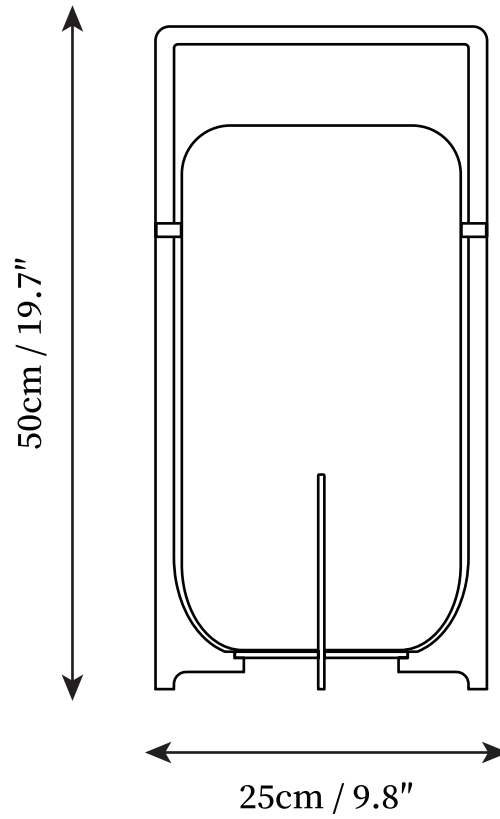

SPECIFICATION SHEET

SPECIFICATION DETAILS

*For custom options, consult factory for details

Fixture Dimensions	D 7.9" x H 11"
Light source	Integrated LED
Wattage	10W
Voltage	AC 110-240V
Color Temperature	3000k
CRI(Ra)	80CRI
Mounting	Table
Driver Required	Yes
Optional Color Temps	Warm Light (3000K), Neutral Light (4500), Cool Light (6000)
LED Rated Life	30000hours
Dimming	Dimming is not supported
Finishes	Steel
Shade Details	White
Material	Stainless Steel, Glass
Wire Length	NO
Wire Type	NO

SPECIFICATION SHEET

SPECIFICATION DETAILS

*For custom options, consult factory for details

Fixture Dimensions	D 7.9" x H 15"
Light source	Integrated LED
Wattage	10W
Voltage	AC 110-240V
Color Temperature	3000k
CRI(Ra)	80CRI
Mounting	Table
Driver Required	Yes
Optional Color Temps	Warm Light (3000K), Neutral Light (4500), Cool Light (6000)
LED Rated Life	30000hours
Dimming	Dimming is not supported
Finishes	Steel
Shade Details	White
Material	Stainless Steel, Glass
Wire Length	NO
Wire Type	NO

SPECIFICATION SHEET

SPECIFICATION DETAILS

*For custom options, consult factory for details

Fixture Dimensions	D 9.8" x H 19.7"
Light source	Integrated LED
Wattage	10W
Voltage	AC 110-240V
Color Temperature	3000k
CRI(Ra)	80CRI
Mounting	Table
Driver Required	Yes
Optional Color Temps	Warm Light (3000K), Neutral Light (4500), Cool Light (6000)
LED Rated Life	30000hours
Dimming	Dimming is not supported
Finishes	Steel
Shade Details	White
Material	Stainless Steel, Glass
Wire Length	NO
Wire Type	NO