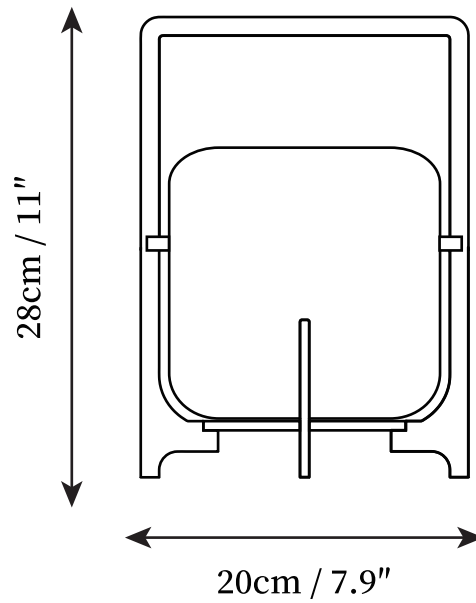

SPECIFICATION SHEET

SPECIFICATION DETAILS

*For custom options, consult factory for details

Fixture Dimensions	D 7.9" x H 11"
Light source	Integrated LED
Wattage	10W
Voltage	AC 110-240V
Color Temperature	3000k
CRI(Ra)	80CRI
Mounting	Table
Driver Required	Yes
Optional Color Temps	Warm Light (3000K), Neutral Light (4500), Cool Light (6000)
LED Rated Life	30000hours
Dimming	Dimming is not supported
Finishes	Steel
Shade Details	White
Material	Stainless Steel, Glass
Wire Length	NO
Wire Type	NO

SPECIFICATION SHEET

SPECIFICATION DETAILS

*For custom options, consult factory for details

Fixture Dimensions	D 7.9" x H 15"
Light source	Integrated LED
Wattage	10W
Voltage	AC 110-240V
Color Temperature	3000k
CRI(Ra)	80CRI
Mounting	Table
Driver Required	Yes
Optional Color Temps	Warm Light (3000K), Neutral Light (4500), Cool Light (6000)
LED Rated Life	30000hours
Dimming	Dimming is not supported
Finishes	Steel
Shade Details	White
Material	Stainless Steel, Glass
Wire Length	NO
Wire Type	NO

SPECIFICATION SHEET

SPECIFICATION DETAILS

*For custom options, consult factory for details

Fixture Dimensions	D 9.8" x H 19.7"
Light source	Integrated LED
Wattage	10W
Voltage	AC 110-240V
Color Temperature	3000k
CRI(Ra)	80CRI
Mounting	Table
Driver Required	Yes
Optional Color Temps	Warm Light (3000K), Neutral Light (4500), Cool Light (6000)
LED Rated Life	30000hours
Dimming	Dimming is not supported
Finishes	Steel
Shade Details	White
Material	Stainless Steel, Glass
Wire Length	NO
Wire Type	NO