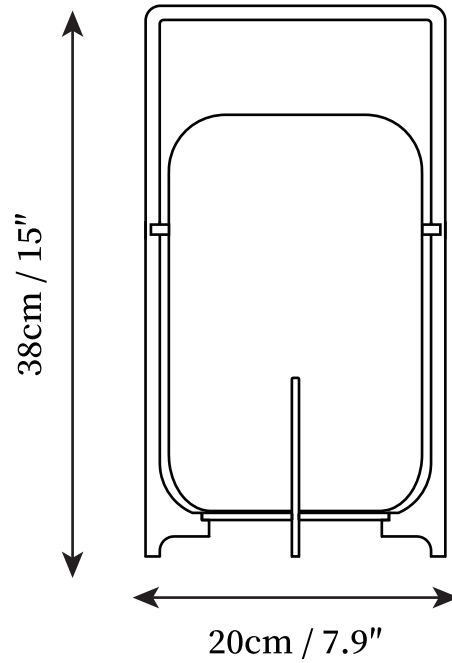

SPECIFICATION SHEET

SPECIFICATION DETAILS

*For custom options, consult factory for details

Fixture Dimensions	D 7.9" x H 11"
Light source	Integrated LED
Wattage	10W
Voltage	AC 110-240V
Color Temperature	3000k
CRI(Ra)	80CRI
Mounting	Table
Driver Required	Yes
Optional Color Temps	Warm Light (3000K), Neutral Light (4500), Cool Light (6000)
LED Rated Life	30000hours
Dimming	Dimming is not supported
Finishes	Steel
Shade Details	White
Material	Stainless Steel, Glass
Wire Length	NO
Wire Type	NO

SPECIFICATION SHEET

SPECIFICATION DETAILS

*For custom options, consult factory for details

Fixture Dimensions	D 7.9" x H 15"
Light source	Integrated LED
Wattage	10W
Voltage	AC 110-240V
Color Temperature	3000k
CRI(Ra)	80CRI
Mounting	Table
Driver Required	Yes
Optional Color Temps	Warm Light (3000K), Neutral Light (4500), Cool Light (6000)
LED Rated Life	30000hours
Dimming	Dimming is not supported
Finishes	Steel
Shade Details	White
Material	Stainless Steel, Glass
Wire Length	NO
Wire Type	NO

SPECIFICATION SHEET

SPECIFICATION DETAILS

*For custom options, consult factory for details

Fixture Dimensions	D 9.8" x H 19.7"
Light source	Integrated LED
Wattage	10W
Voltage	AC 110-240V
Color Temperature	3000k
CRI(Ra)	80CRI
Mounting	Table
Driver Required	Yes
Optional Color Temps	Warm Light (3000K), Neutral Light (4500), Cool Light (6000)
LED Rated Life	30000hours
Dimming	Dimming is not supported
Finishes	Steel
Shade Details	White
Material	Stainless Steel, Glass
Wire Length	NO
Wire Type	NO