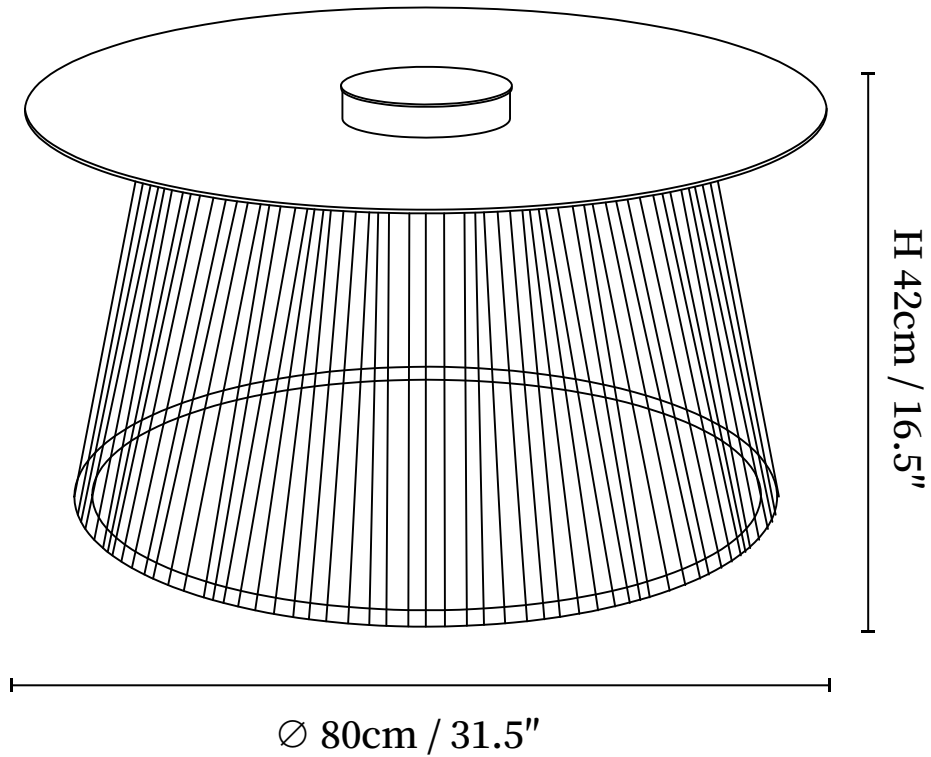

## SPECIFICATION DETAILS

\*For custom options, consult factory for details

<b>Fixture Dimensions</b>	D 23.6" x H 16.5"
<b>Light source</b>	Integrated LED
<b>Wattage</b>	~5W
<b>Voltage</b>	6V/10W External solar charging panel, Or DC 3.6V(Charger).
<b>Dimming</b>	Dimming is not supported
<b>CRI(Ra)</b>	80CRI
<b>Control method</b>	Push bottom switch.
<b>LED Rated Life</b>	30000 hours
<b>Color Temperature</b>	Warm Light (3000K), Neutral Light (4000K), Cool Light (6000K)
<b>Finishes</b>	Grey, Red, Coffee.
<b>Shade Details</b>	Grey, Red, Coffee.
<b>Material</b>	Metal, Carbon steel, Braided nylon rope.
<b>Cord Length</b>	No