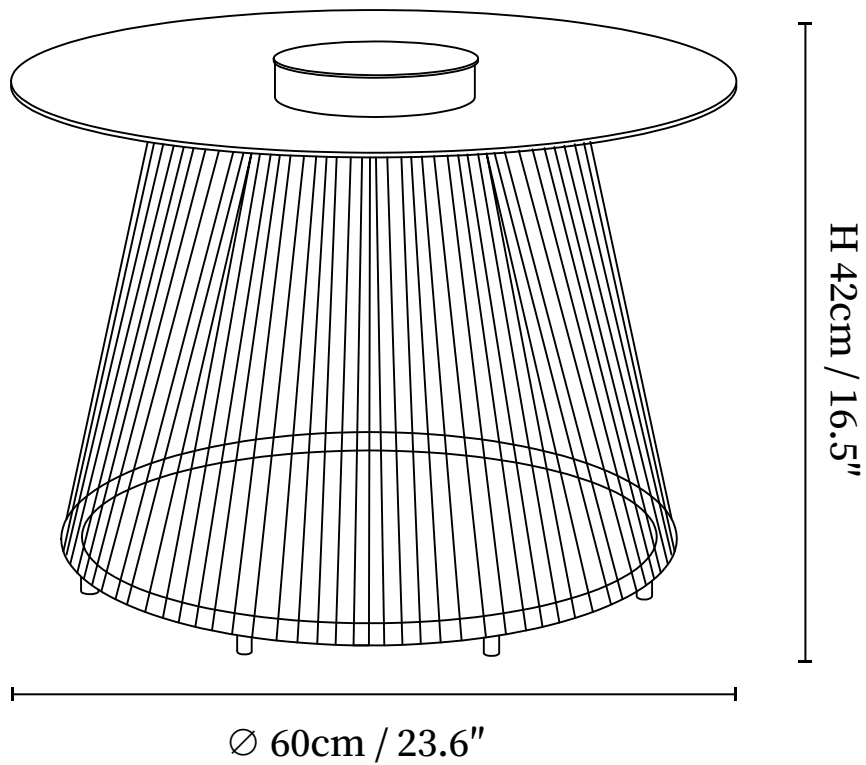

## SPECIFICATION DETAILS

\*For custom options, consult factory for details

<b>Fixture Dimensions</b>	D 23.6" x H 16.5"
<b>Light source</b>	Integrated LED
<b>Wattage</b>	~5W
<b>Voltage</b>	6V/10W External solar charging panel, Or DC 3.6V(Charger).
<b>Dimming</b>	Dimming is not supported
<b>CRI(Ra)</b>	80CRI
<b>Control method</b>	Push bottom switch.
<b>LED Rated Life</b>	30000 hours
<b>Color Temperature</b>	Warm Light (3000K), Neutral Light (4000K), Cool Light (6000K)
<b>Finishes</b>	Grey, Red, Coffee.
<b>Shade Details</b>	Grey, Red, Coffee.
<b>Material</b>	Metal, Carbon steel, Braided nylon rope.
<b>Cord Length</b>	No