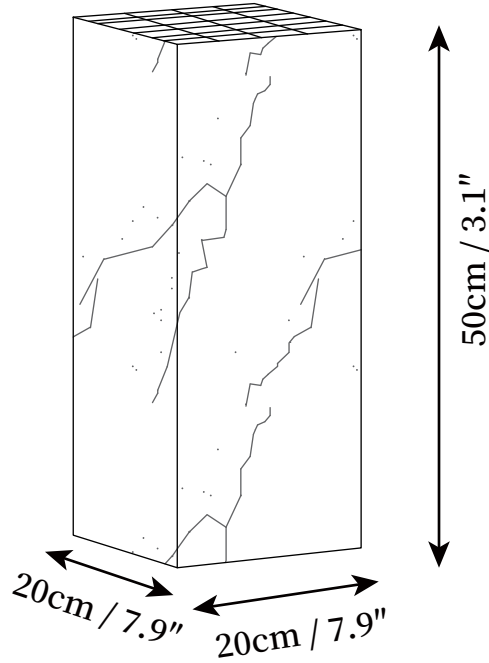

SPECIFICATION SHEET

SPECIFICATION DETAILS

*For custom options, consult factory for details

Fixture Dimensions	L 5.9" x W 5.9" x H 14.2" L 7.9" x W 7.9" x H 19.7"
Light source	Integrated LED
Wattage	~5W
Voltage	AC 110-240V
Dimming	Not supported
CRI(Ra)	90+CRI
LED Rated Life	30000 hours
Control method	In line ON / OFF switch.
Color Temperature	Warm Light (3000K), Neutral Light (4000K), Cool Light (6000K)
Finishes	White.
Shade Details	White.
Material	Metal, Imitation Marble.
