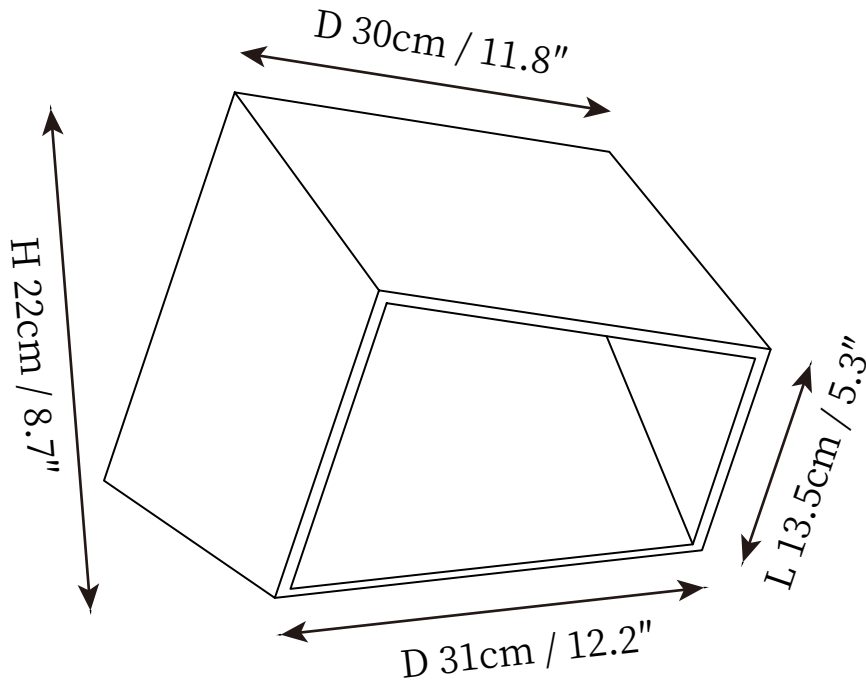

## SPECIFICATION DETAILS

\*For custom options, consult factory for details

<b>Fixture Dimensions</b>	D 8.3" x H 5.9"
<b>Light source</b>	Integrated LED
<b>Wattage</b>	8W
<b>Voltage</b>	AC 110-240V
<b>Color Temperature</b>	3000K
<b>CRI(Ra)</b>	80CRI
<b>Mounting</b>	Floor
<b>Driver Required</b>	Yes
<b>Optional Color Temps</b>	Warm Light (3000K), Neutral Light (4000K), Cool Light (6000K)
<b>LED Rated Life</b>	Based on bulb life (we do not supply bulbs)
<b>Dimming</b>	30000 hours
<b>Finishes</b>	Black
<b>Shade Details</b>	Black
<b>Material</b>	Stainless Steel, Resin
<b>Wire Length</b>	78.7"
<b>Wire Type</b>	Wire with switch plug

## SPECIFICATION DETAILS

\*For custom options, consult factory for details

<b>Fixture Dimensions</b>	D 12.2" x H 8.7"
<b>Light source</b>	Integrated LED
<b>Wattage</b>	12W
<b>Voltage</b>	AC 110-240V
<b>Color Temperature</b>	3000K
<b>CRI(Ra)</b>	80CRI
<b>Mounting</b>	Floor
<b>Driver Required</b>	Yes
<b>Optional Color Temps</b>	Warm Light (3000K), Neutral Light (4000K), Cool Light (6000K)
<b>LED Rated Life</b>	Based on bulb life (we do not supply bulbs)
<b>Dimming</b>	30000 hours
<b>Finishes</b>	Black
<b>Shade Details</b>	Black
<b>Material</b>	Stainless Steel, Resin
<b>Wire Length</b>	78.7"
<b>Wire Type</b>	Wire with switch plug