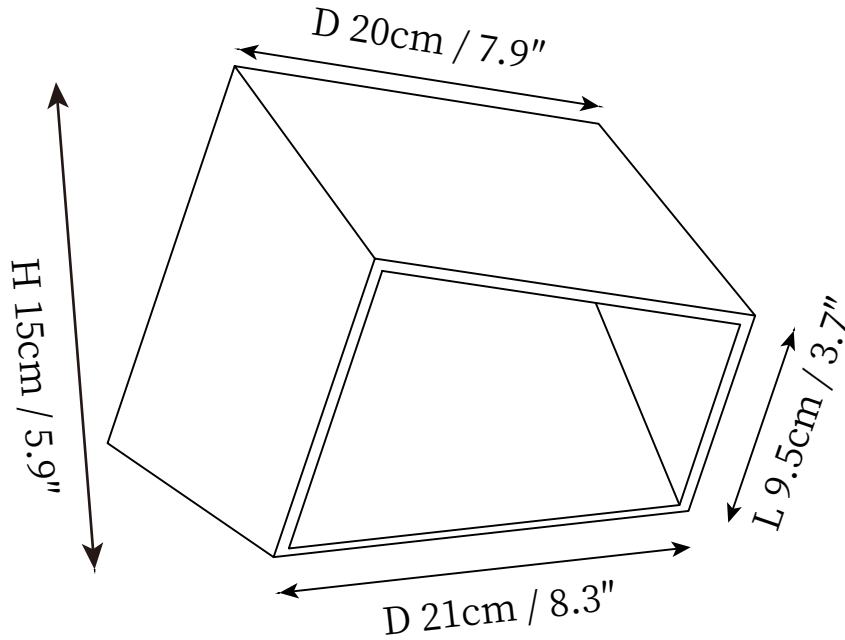

## SPECIFICATION DETAILS

\*For custom options, consult factory for details

<b>Fixture Dimensions</b>	D 8.3" x H 5.9"
<b>Light source</b>	Integrated LED
<b>Wattage</b>	8W
<b>Voltage</b>	AC 110-240V
<b>Color Temperature</b>	3000K
<b>CRI(Ra)</b>	80CRI
<b>Mounting</b>	Floor
<b>Driver Required</b>	Yes
<b>Optional Color Temps</b>	Warm Light (3000K), Neutral Light (4000K), Cool Light (6000K)
<b>LED Rated Life</b>	Based on bulb life (we do not supply bulbs)
<b>Dimming</b>	30000 hours
<b>Finishes</b>	Black
<b>Shade Details</b>	Black
<b>Material</b>	Stainless Steel, Resin
<b>Wire Length</b>	78.7"
<b>Wire Type</b>	Wire with switch plug

## SPECIFICATION DETAILS

\*For custom options, consult factory for details

<b>Fixture Dimensions</b>	D 12.2" x H 8.7"
<b>Light source</b>	Integrated LED
<b>Wattage</b>	12W
<b>Voltage</b>	AC 110-240V
<b>Color Temperature</b>	3000K
<b>CRI(Ra)</b>	80CRI
<b>Mounting</b>	Floor
<b>Driver Required</b>	Yes
<b>Optional Color Temps</b>	Warm Light (3000K), Neutral Light (4000K), Cool Light (6000K)
<b>LED Rated Life</b>	Based on bulb life (we do not supply bulbs)
<b>Dimming</b>	30000 hours
<b>Finishes</b>	Black
<b>Shade Details</b>	Black
<b>Material</b>	Stainless Steel, Resin
<b>Wire Length</b>	78.7"
<b>Wire Type</b>	Wire with switch plug