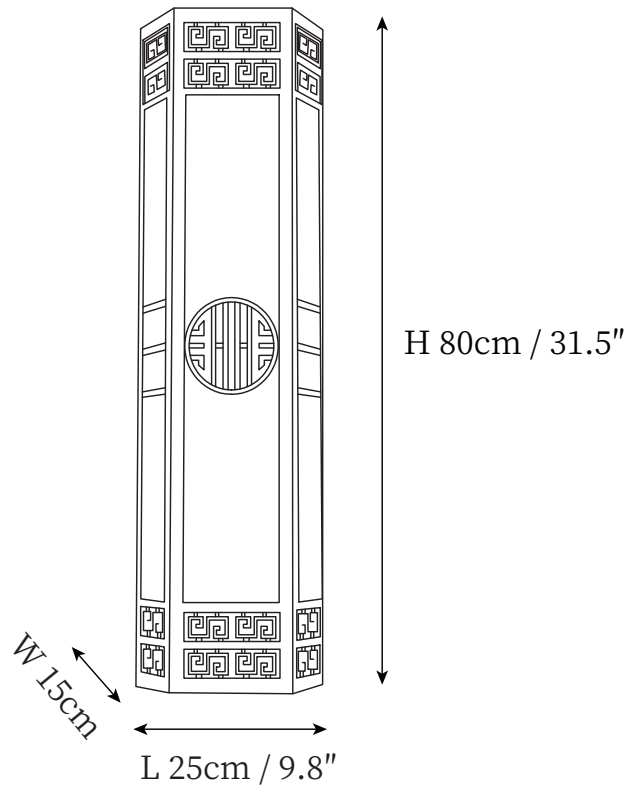

SPECIFICATION SHEET

SPECIFICATION DETAILS

*For custom options, consult factory for details

Fixture Dimensions	D 9.8" x H 31.5"
Light source	Integrated LED
Wattage	15W
Voltage	Solar power storage
Color Temperature	3000k
CRI(Ra)	80CRI
Mounting	Wall
Driver Required	Yes
Optional Color Temps	Warm Light (3000K), Neutral Light (4500K), Cool Light (6000K)
LED Rated Life	30000 hours
Dimming	Dimming is not supported
Finishes	Black
Shade Details	Light Yellow.
Material	Metal, Alabaster.
Wire Length	No
Wire Type	No