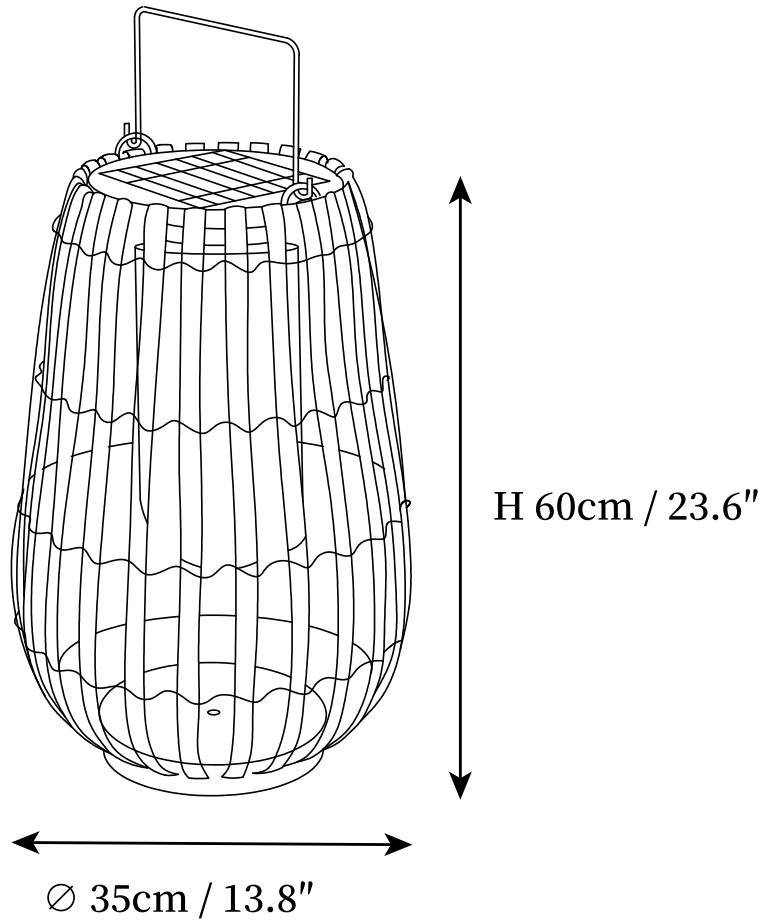

SPECIFICATION SHEET

SPECIFICATION DETAILS

*For custom options, consult factory for details

Fixture Dimensions	D 8.7" x H 9.8"
Light source	Integrated LED
Wattage	~ 5W
Voltage	AC 110-240V (Wired version) / DC 3.2V (Solar-powered version).
Dimming	Not supported
Control method	Common push switches or wall switches.
Finishes	Black & Wood color, Black & Dark Wood color.
Shade Details	White.
Material	Metal, Imitation rattan, Plastic.

SPECIFICATION SHEET

SPECIFICATION DETAILS

*For custom options, consult factory for details

Fixture Dimensions	D 11.8" x H 15.7"
Light source	Integrated LED
Wattage	~ 5W
Voltage	AC 110-240V (Wired version) / DC 3.2V (Solar-powered version).
Dimming	Not supported
Control method	Common push switches or wall switches.
Finishes	Black & Wood color, Black & Dark Wood color.
Shade Details	White.
Material	Metal, Imitation rattan, Plastic.

SPECIFICATION SHEET

SPECIFICATION DETAILS

*For custom options, consult factory for details

Fixture Dimensions	D 13.8" X H 23.6"
Light source	Integrated LED
Wattage	~ 5W
Voltage	AC 110-240V (Wired version) / DC 3.2V (Solar-powered version).
Dimming	Not supported
Control method	Common push switches or wall switches.
Finishes	Black & Wood color, Black & Dark Wood color.
Shade Details	White.
Material	Metal, Imitation rattan, Plastic.
