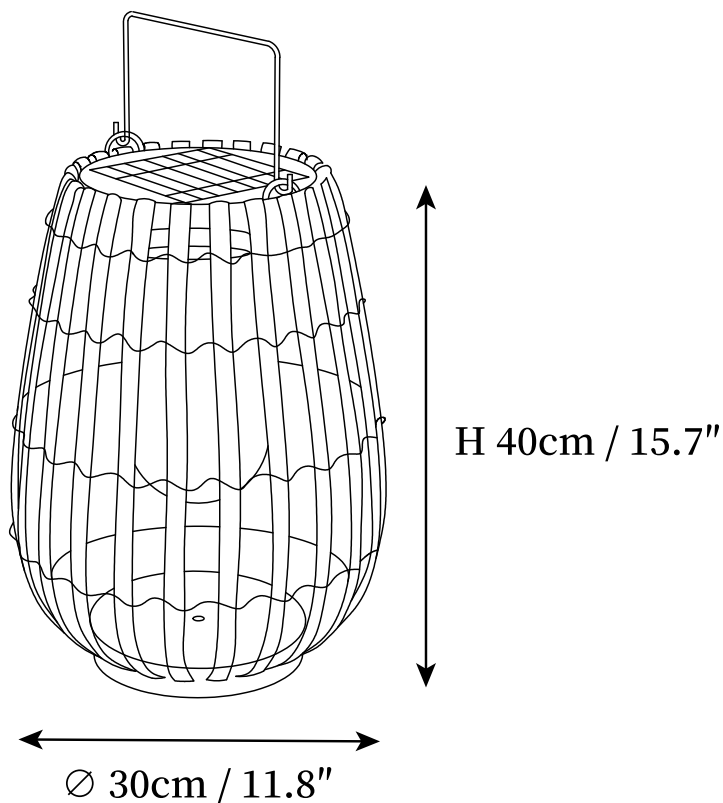

SPECIFICATION SHEET

SPECIFICATION DETAILS

*For custom options, consult factory for details

Fixture Dimensions	D 8.7" x H 9.8"
Light source	Integrated LED
Wattage	~ 5W
Voltage	AC 110-240V (Wired version) / DC 3.2V (Solar-powered version).
Dimming	Not supported
Control method	Common push switches or wall switches.
Finishes	Black & Wood color, Black & Dark Wood color.
Shade Details	White.
Material	Metal, Imitation rattan, Plastic.

SPECIFICATION SHEET

SPECIFICATION DETAILS

*For custom options, consult factory for details

Fixture Dimensions	D 11.8" x H 15.7"
Light source	Integrated LED
Wattage	~ 5W
Voltage	AC 110-240V (Wired version) / DC 3.2V (Solar-powered version).
Dimming	Not supported
Control method	Common push switches or wall switches.
Finishes	Black & Wood color, Black & Dark Wood color.
Shade Details	White.
Material	Metal, Imitation rattan, Plastic.

SPECIFICATION SHEET

SPECIFICATION DETAILS

*For custom options, consult factory for details

Fixture Dimensions	D 13.8" X H 23.6"
Light source	Integrated LED
Wattage	~ 5W
Voltage	AC 110-240V (Wired version) / DC 3.2V (Solar-powered version).
Dimming	Not supported
Control method	Common push switches or wall switches.
Finishes	Black & Wood color, Black & Dark Wood color.
Shade Details	White.
Material	Metal, Imitation rattan, Plastic.
