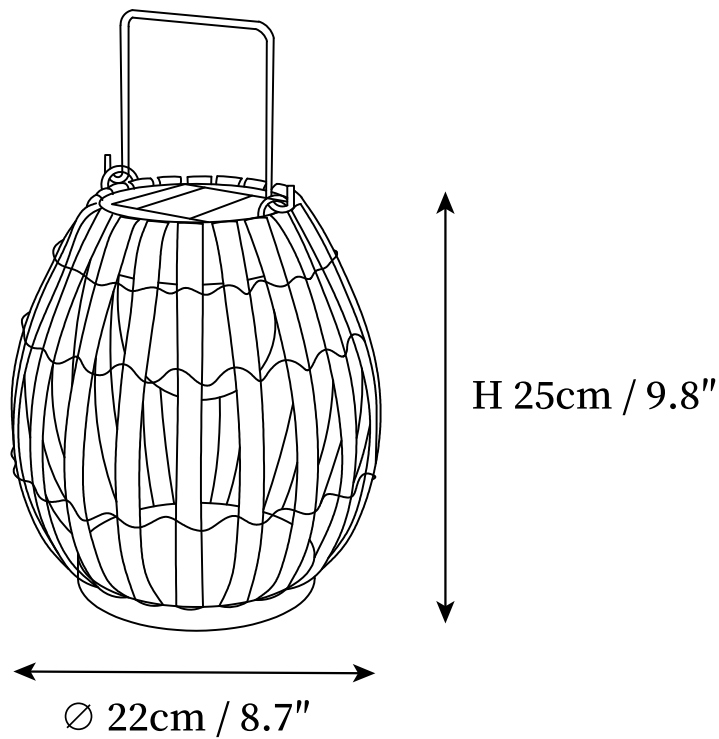

SPECIFICATION SHEET

SPECIFICATION DETAILS

*For custom options, consult factory for details

Fixture Dimensions	D 8.7" x H 9.8"
Light source	Integrated LED
Wattage	~ 5W
Voltage	AC 110-240V (Wired version) / DC 3.2V (Solar-powered version).
Dimming	Not supported
Control method	Common push switches or wall switches.
Finishes	Black & Wood color, Black & Dark Wood color.
Shade Details	White.
Material	Metal, Imitation rattan, Plastic.

SPECIFICATION SHEET

SPECIFICATION DETAILS

*For custom options, consult factory for details

Fixture Dimensions	D 11.8" x H 15.7"
Light source	Integrated LED
Wattage	~ 5W
Voltage	AC 110-240V (Wired version) / DC 3.2V (Solar-powered version).
Dimming	Not supported
Control method	Common push switches or wall switches.
Finishes	Black & Wood color, Black & Dark Wood color.
Shade Details	White.
Material	Metal, Imitation rattan, Plastic.

SPECIFICATION SHEET

SPECIFICATION DETAILS

*For custom options, consult factory for details

Fixture Dimensions	D 13.8" X H 23.6"
Light source	Integrated LED
Wattage	~ 5W
Voltage	AC 110-240V (Wired version) / DC 3.2V (Solar-powered version).
Dimming	Not supported
Control method	Common push switches or wall switches.
Finishes	Black & Wood color, Black & Dark Wood color.
Shade Details	White.
Material	Metal, Imitation rattan, Plastic.
